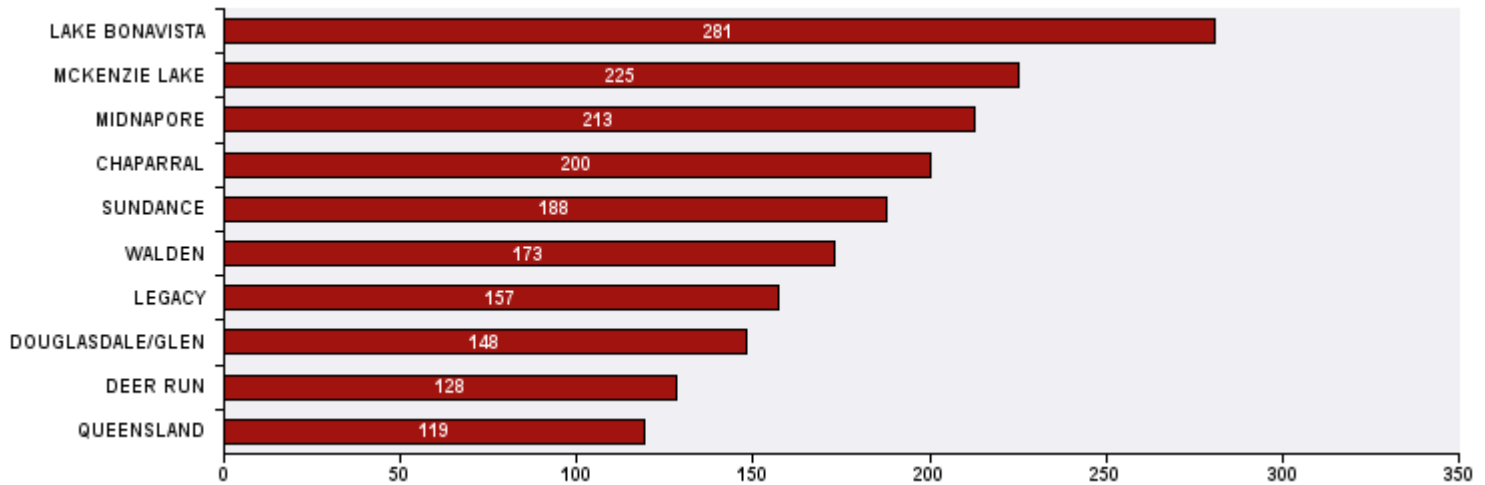

Top 10 Communities in Ward 14 by SR Volume

Top 20 SR Types by Volume	SR Count	% of Total Ward
Finance - Property Tax Account Inquiry	91	4.3%
WRS - Cart Management	87	4.1%
CBS Inspection - Electrical	72	3.4%
Parks - Tree Concern - WAM	72	3.4%
CBS Inspection - Residential Improvement Project - RIP	66	3.1%
Roads - Backlane Maintenance	56	2.6%
Roads - Sidewalk - Curb and Gutter Repair	54	2.6%
AS - Pick Up Stray	52	2.5%
CBS Inspection - Furnace Replacement	52	2.5%
Finance - ONLINE TIPP Agreement Request	48	2.3%
WRS - Recycling - Blue Cart	48	2.3%
WRS - Waste - Residential	48	2.3%
Parks - Wildlife Sightings	43	2.0%
WRS - Compost - Green Cart	42	2.0%
Finance - TIPP Agreement Request	41	1.9%
Roads - Traffic Signal Timing Inquiry	41	1.9%
Roads - Dead Animal Pick-Up	37	1.7%
CBS Inspection - Gas	36	1.7%
311 Contact Us	35	1.7%
CBS Inspection - Commercial or Multi-Family	35	1.7%
CBS Inspection - Plumbing	35	1.7%
Total Top 20 SR Types	1,091	51.5%
Total Other SRs	1,026	48.5%
Total SRs for Ward	2,117	100.0%