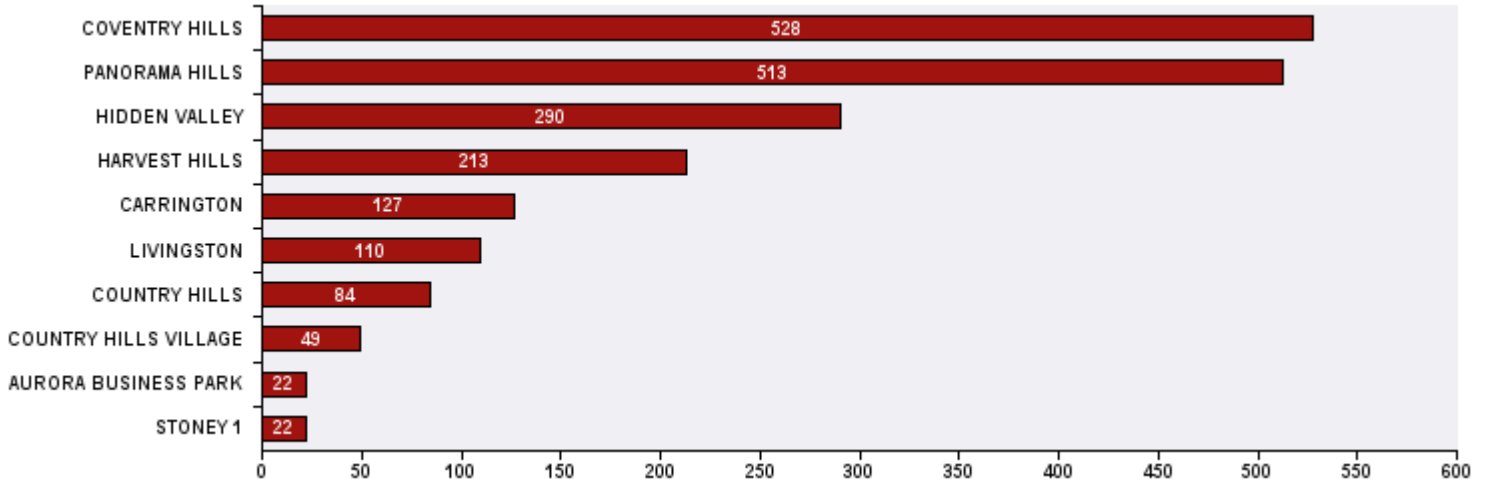

Top 10 Communities in Ward 3 by SR Volume

Top 20 SR Types by Volume	SR Count	% of Total Ward
CFD - Operation Birthdays	583	29.7%
WRS - Waste - Residential	101	5.1%
Finance - Property Tax Account Inquiry	93	4.7%
WRS - Recycling - Blue Cart	82	4.2%
WRS - New Service - Carts	55	2.8%
WRS - Cart Management	54	2.7%
WATS - Service and Main Valve Issues	49	2.5%
CBS Inspection - Residential Improvement Project - RIP	42	2.1%
Roads - Dead Animal Pick-Up	42	2.1%
Finance - ONLINE TIPP Agreement Request	41	2.1%
CBS Inspection - Electrical	40	2.0%
Bylaw - Disturbance and Behavioural Concerns	37	1.9%
Roads - Pothole Maintenance	35	1.8%
Corporate - Graffiti Concerns	33	1.7%
311 Contact Us	29	1.5%
CBS Inspection - Commercial or Multi-Family	28	1.4%
Roads - Backlane Maintenance	25	1.3%
Bylaw - Waste and Recycling Infractions	24	1.2%
WRS - Compost - Green Cart	24	1.2%
AS - Animal at Large	22	1.1%
Total Top 20 SR Types	1,439	73.2%
Total Other SRs	526	26.8%
Total SRs for Ward	1,965	100.0%