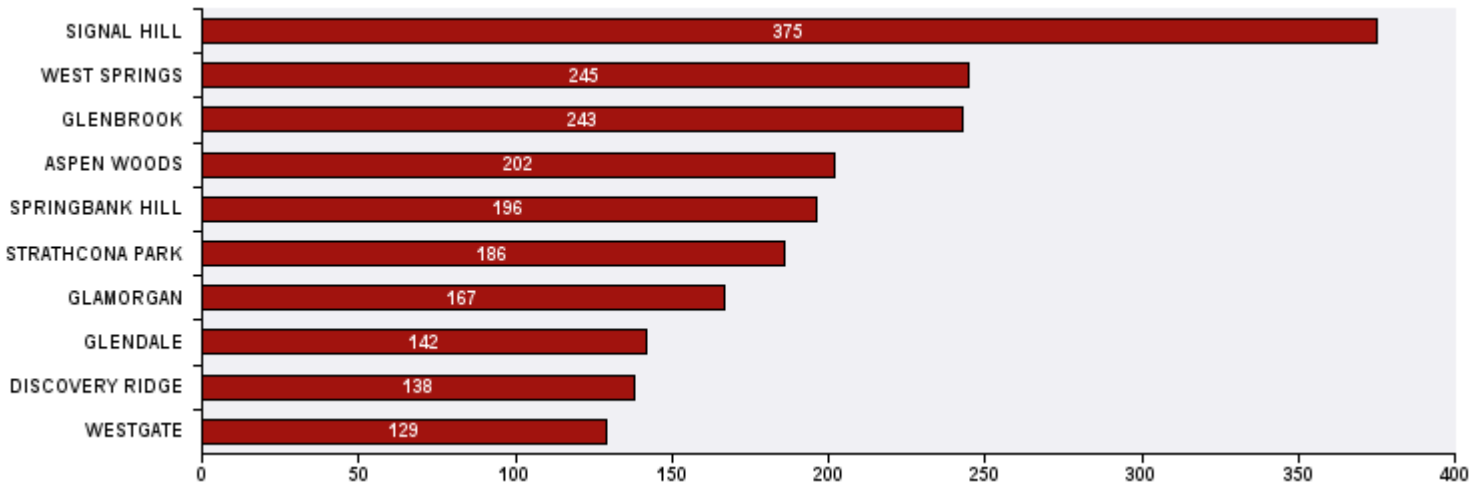

Top 10 Communities in Ward 6 by SR Volume

Top 20 SR Types by Volume	SR Count	% of Total Ward
Parks - Tree Concern - WAM	149	6.2%
Bylaw - Long Grass - Weeds Infraction	117	4.8%
Finance - Property Tax Account Inquiry	106	4.4%
Finance - ONLINE TIPP Agreement Request	96	4.0%
CBS Inspection - Electrical	93	3.8%
WRS - Cart Management	91	3.8%
WRS - Waste - Residential	57	2.4%
CBS Inspection - Residential Improvement Project - RIP	56	2.3%
Parks - Wildlife Sightings	50	2.1%
Finance - TIPP Agreement Request	43	1.8%
Roads - Pothole Maintenance	40	1.7%
Corporate - Face Covering Concerns	34	1.4%
311 Contact Us	32	1.3%
Roads - Dead Animal Pick-Up	32	1.3%
Roads - Sidewalk - Curb and Gutter Repair	32	1.3%
CBS - RIM - Property Research	31	1.3%
Parks - Natural Area Maintenance - WAM	28	1.2%
Parks - Mowing Request - WAM	27	1.1%
Roads - Signs - Missing - Damaged	27	1.1%
Bylaw - Material on Public Property	26	1.1%
Roads - Debris on Street/Sidewalk/Boulevard	26	1.1%
WATS - Sewage Back-up	26	1.1%
Total Top 20 SR Types	1,219	50.4%
Total Other SRs	1,202	49.6%
Total SRs for Ward	2,421	100.0%