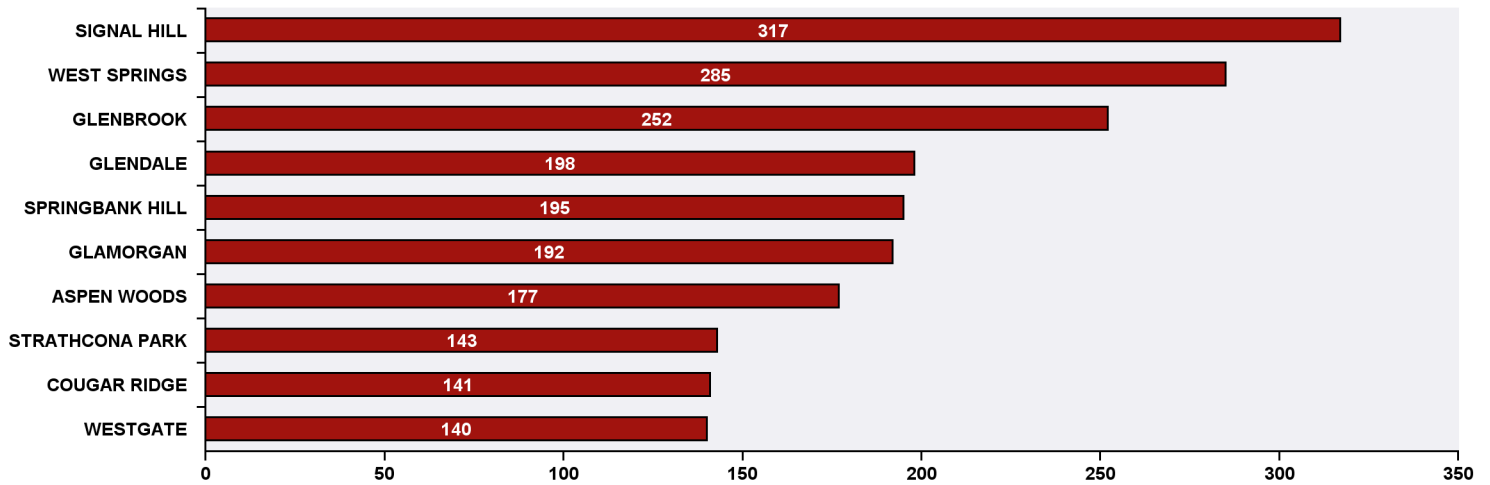

Top 10 Communities in Ward 6 by SR Volume

Top 20 SR Types by Volume	SR Count	% of Total Ward
Parks - Tree Concern - WAM	137	5.7%
Bylaw - Long Grass - Weeds Infraction	121	5.0%
Finance - Property Tax Account Inquiry	118	4.9%
WRS - Cart Management	102	4.2%
CBS Inspection - Electrical	97	4.0%
Finance - ONLINE TIPP Agreement Request	61	2.5%
WRS - Waste - Residential	57	2.4%
Roads - Backlane Maintenance	56	2.3%
CBS Inspection - Residential Improvement Project - RIP	48	2.0%
WRS - Compost - Green Cart	48	2.0%
Bylaw - Tree - Shrub Infraction	43	1.8%
WRS - Recycling - Blue Cart	42	1.7%
311 Contact Us	41	1.7%
Bylaw - Material on Public Property	39	1.6%
Parks - Mowing Request - WAM	39	1.6%
CBS Inspection - Plumbing	38	1.6%
Roads - Roadway Maintenance	37	1.5%
Roads - Boulevard Maintenance	35	1.5%
Roads - Sidewalk - Curb and Gutter Repair	35	1.5%
CBS Inspection - Furnace Replacement	33	1.4%
Finance - TIPP Agreement Request	33	1.4%
Total Top 20 SR Types	1,260	52.3%
Total Other SRs	1,150	47.7%
Total SRs for Ward	2,410	100.0%