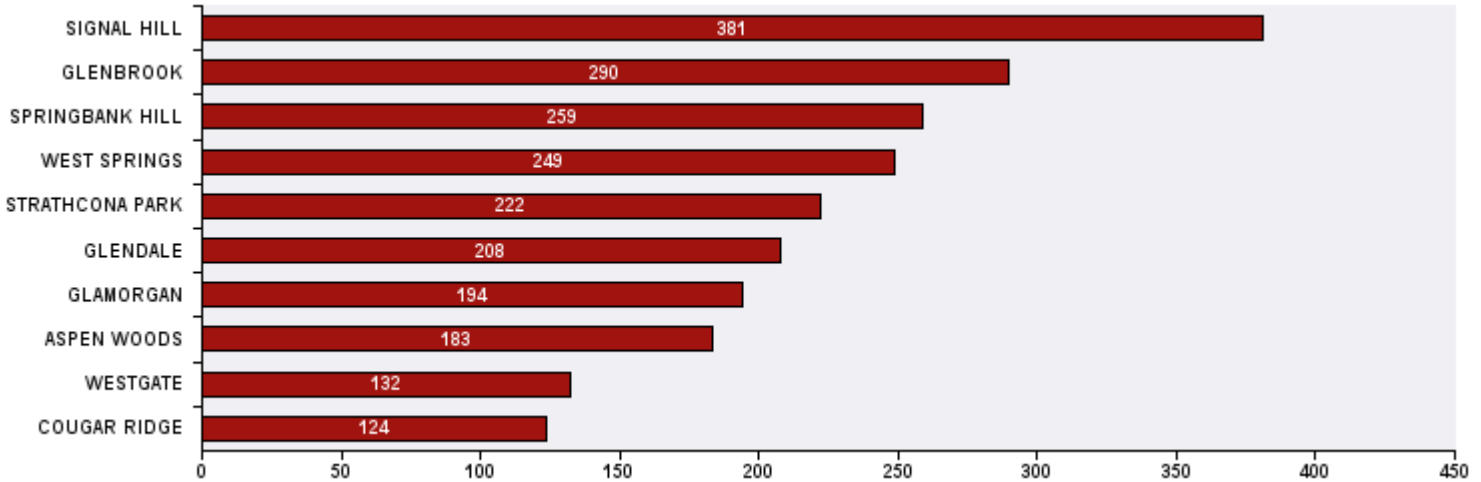

Top 10 Communities in Ward 6 by SR Volume

Top 20 SR Types by Volume	SR Count	% of Total Ward
Parks - Tree Concern - WAM	164	6.2%
WRS - Cart Management	129	4.9%
Finance - Property Tax Account Inquiry	125	4.7%
Bylaw - Long Grass - Weeds Infraction	109	4.1%
Finance - ONLINE TIPP Agreement Request	93	3.5%
CBS Inspection - Electrical	72	2.7%
CBS Inspection - Residential Improvement Project - RIP	71	2.7%
Roads - Pothole Maintenance	68	2.6%
CBS Inspection - Furnace Replacement	64	2.4%
WRS - Waste - Residential	56	2.1%
Roads - Backlane Maintenance	52	2.0%
Parks - Mowing Request - WAM	50	1.9%
WRS - Compost - Green Cart	46	1.7%
311 Contact Us	37	1.4%
Bylaw - Material on Public Property	37	1.4%
Roads - Sidewalk - Curb and Gutter Repair	37	1.4%
CBS Inspection - Plumbing	35	1.3%
CBS Inspection - SCP - New Home	35	1.3%
Roads - Traffic or Pedestrian Light Repair	35	1.3%
Bylaw - Tree - Shrub Infraction	34	1.3%
Total Top 20 SR Types	1,349	51.2%
Total Other SRs	1,285	48.8%
Total SRs for Ward	2,634	100.0%