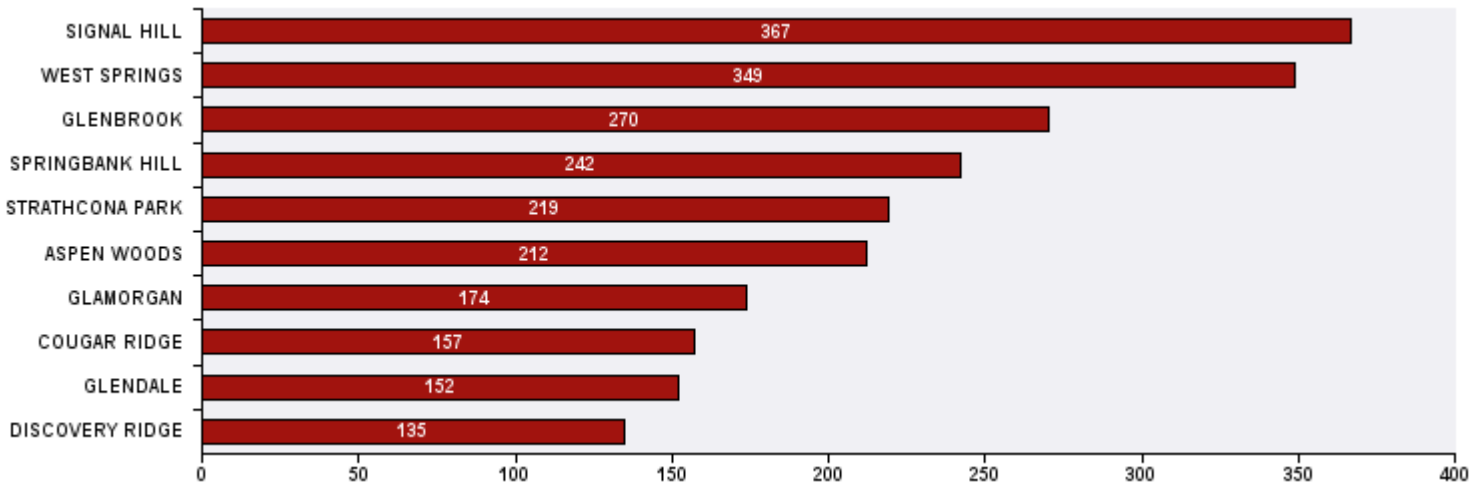

Top 10 Communities in Ward 6 by SR Volume

Top 20 SR Types by Volume	SR Count	% of Total Ward
WRS - Compost - Green Cart	192	7.2%
CFD - Operation Birthdays	156	5.8%
Finance - Property Tax Account Inquiry	155	5.8%
WRS - Cart Management	121	4.5%
Parks - Tree Concern - WAM	118	4.4%
Finance - ONLINE TIPP Agreement Request	107	4.0%
WRS - Waste - Residential	73	2.7%
Roads - Pothole Maintenance	71	2.7%
311 Contact Us	48	1.8%
Roads - Backlane Maintenance	46	1.7%
WATS - Catch Basin Concerns	45	1.7%
CBS Inspection - Electrical	44	1.6%
Bylaw - Disturbance and Behavioural Concerns	43	1.6%
Roads - Street Cleaning	43	1.6%
Roads - Sidewalk - Curb and Gutter Repair	41	1.5%
Finance - TIPP Agreement Request	40	1.5%
WATS - Service and Main Valve Issues	40	1.5%
Bylaw - Material on Public Property	37	1.4%
WRS - Recycling - Blue Cart	34	1.3%
AS - Animal at Large	29	1.1%
Total Top 20 SR Types	1,483	55.5%
Total Other SRs	1,191	44.5%
Total SRs for Ward	2,674	100.0%