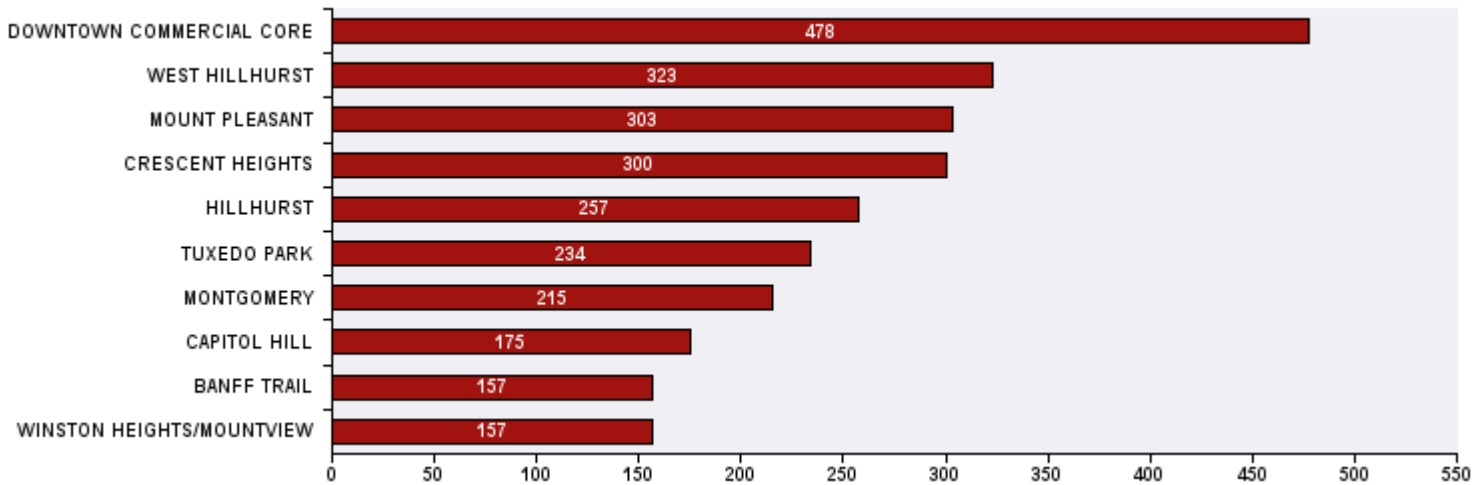

### Top 10 Communities in Ward 7 by SR Volume

Top 20 SR Types by Volume	SR Count	% of Total Ward
Bylaw - Snow and Ice on Sidewalk	432	12.7%
Bylaw - Tree - Shrub Infraction	220	6.4%
Roads - Snow and Ice Control	103	3.0%
WRS - Cart Management	100	2.9%
Corporate - Graffiti Concerns	95	2.8%
Finance - Property Tax Account Inquiry	95	2.8%
CBS Inspection - Commercial or Multi-Family	92	2.7%
Finance - ONLINE TIPP Agreement Request	67	2.0%
WATS - Sewage Back-up	65	1.9%
CBS Inspection - Electrical	63	1.8%
CT - Employee Conduct	59	1.7%
CBS Inspection - Residential Improvement Project - RIP	55	1.6%
Roads - Signs - Missing - Damaged	47	1.4%
Bylaw - Material on Public Property	43	1.3%
CN - Subsidized Programs - Fair Entry	41	1.2%
Parks - Snow and Ice Concerns - WAM	41	1.2%
WATS - Sewer Maintenance	41	1.2%
WRS - Waste - Residential	41	1.2%
CBS Inspection - SCP - New Home	40	1.2%
CBS - RIM - Property Research	39	1.1%
<b>Total Top 20 SR Types</b>	<b>1,779</b>	<b>52.2%</b>
<b>Total Other SRs</b>	<b>1,632</b>	<b>47.8%</b>
<b>Total SRs for Ward</b>	<b>3,411</b>	<b>100.0%</b>