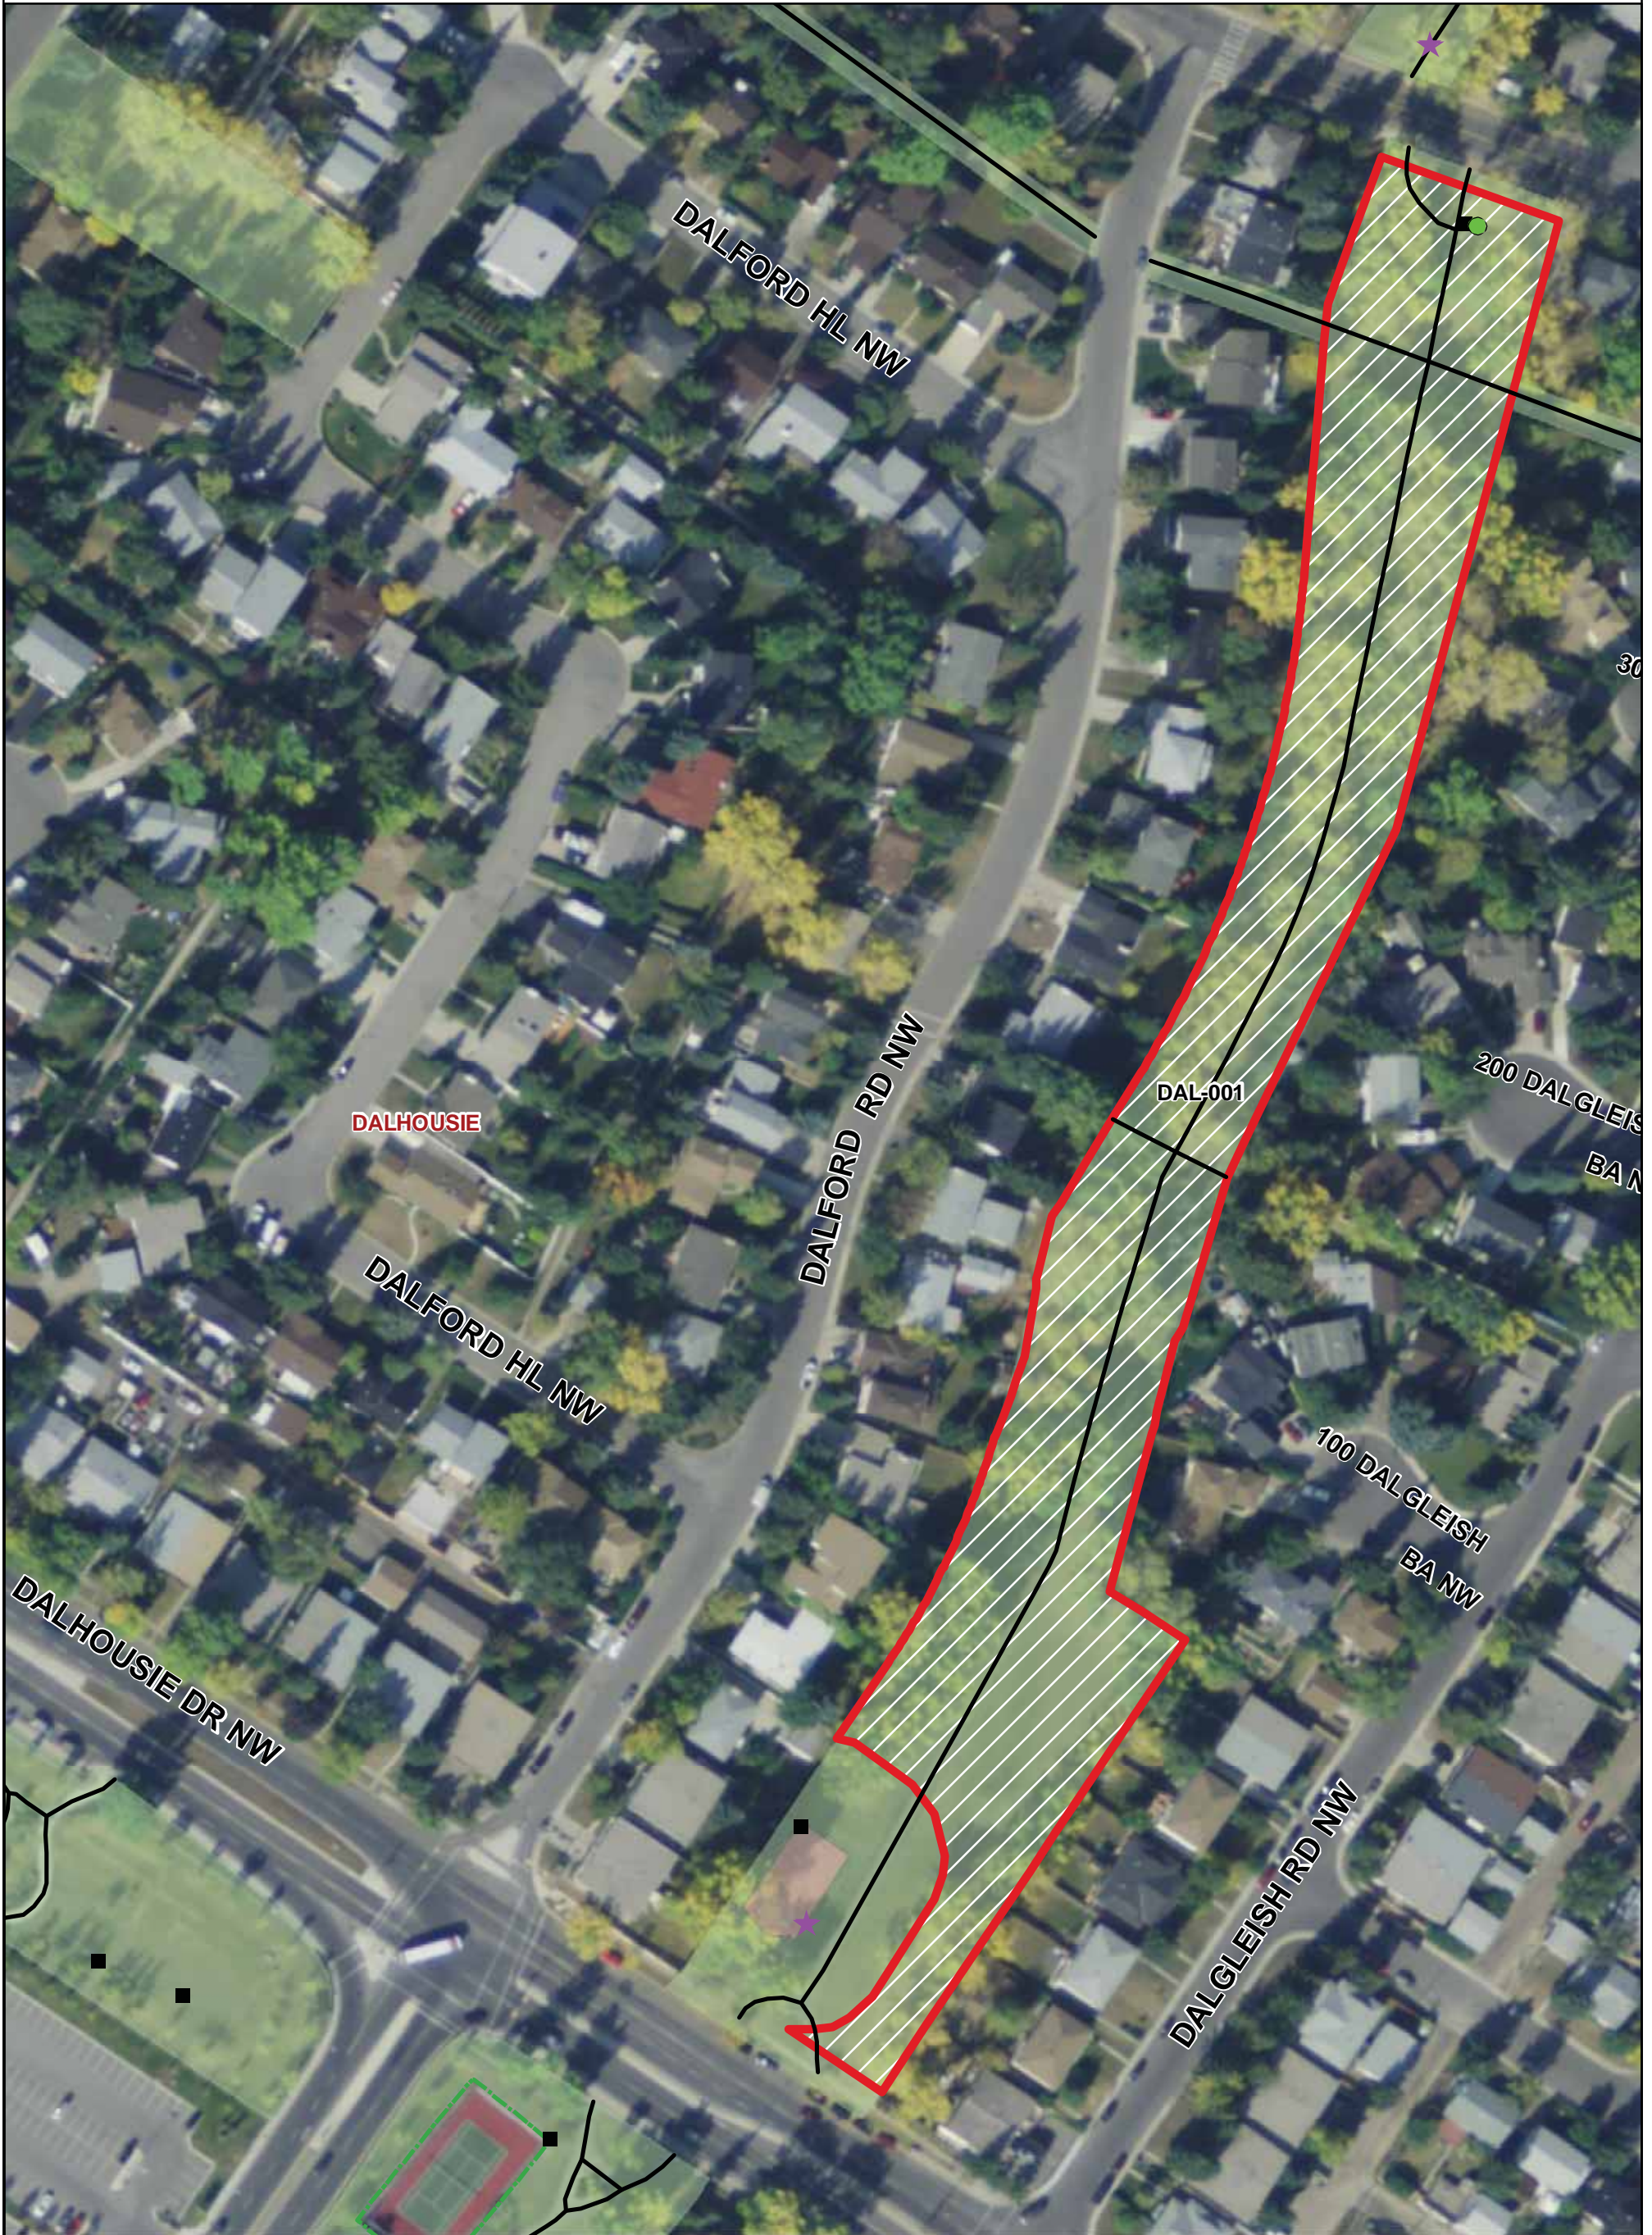

DALHOUSIE OFF LEASH AREA (DAL-001)

THE CITY OF
CALGARY
INFRASTRUCTURE &
INFORMATION SERVICES

0 10 20 40 60 Meters

THIS MAP WAS PRODUCED BY:
CITY OF CALGARY PARKS
COPYRIGHT 2010 The City of Calgary
ALL RIGHTS RESERVED. NO PART OF THIS MAP MAY BE REPRODUCED IN ANY FORM
OR BY ANY MEANS WITHOUT THE WRITTEN CONSENT OF THE CITY OF CALGARY
AND APPROPRIATE LICENCE AGREEMENT. THE CITY OF CALGARY PROVIDES THIS
INFORMATION IN GOOD FAITH, BUT PROVIDES NO WARRANTY NOR ACCEPTS ANY
LIABILITY ARISING FROM INCORRECT, INCOMPLETE OR MISLEADING INFORMATION
OR ITS IMPROPER USE. INFORMATION IS MAINTAINED ON A REGULAR BASIS.
November 4, 2010
2010-147-OLA.mxd

Legend

- Dog Off Leash Sign
- ★ No Dogs Sign
- Garbage Bins
- Chain Link Fence
- Post and Cable Fence
- P Parking Lot
- Pathway
- Off Leash Areas
- Golf Course
- Playground
- Playfields