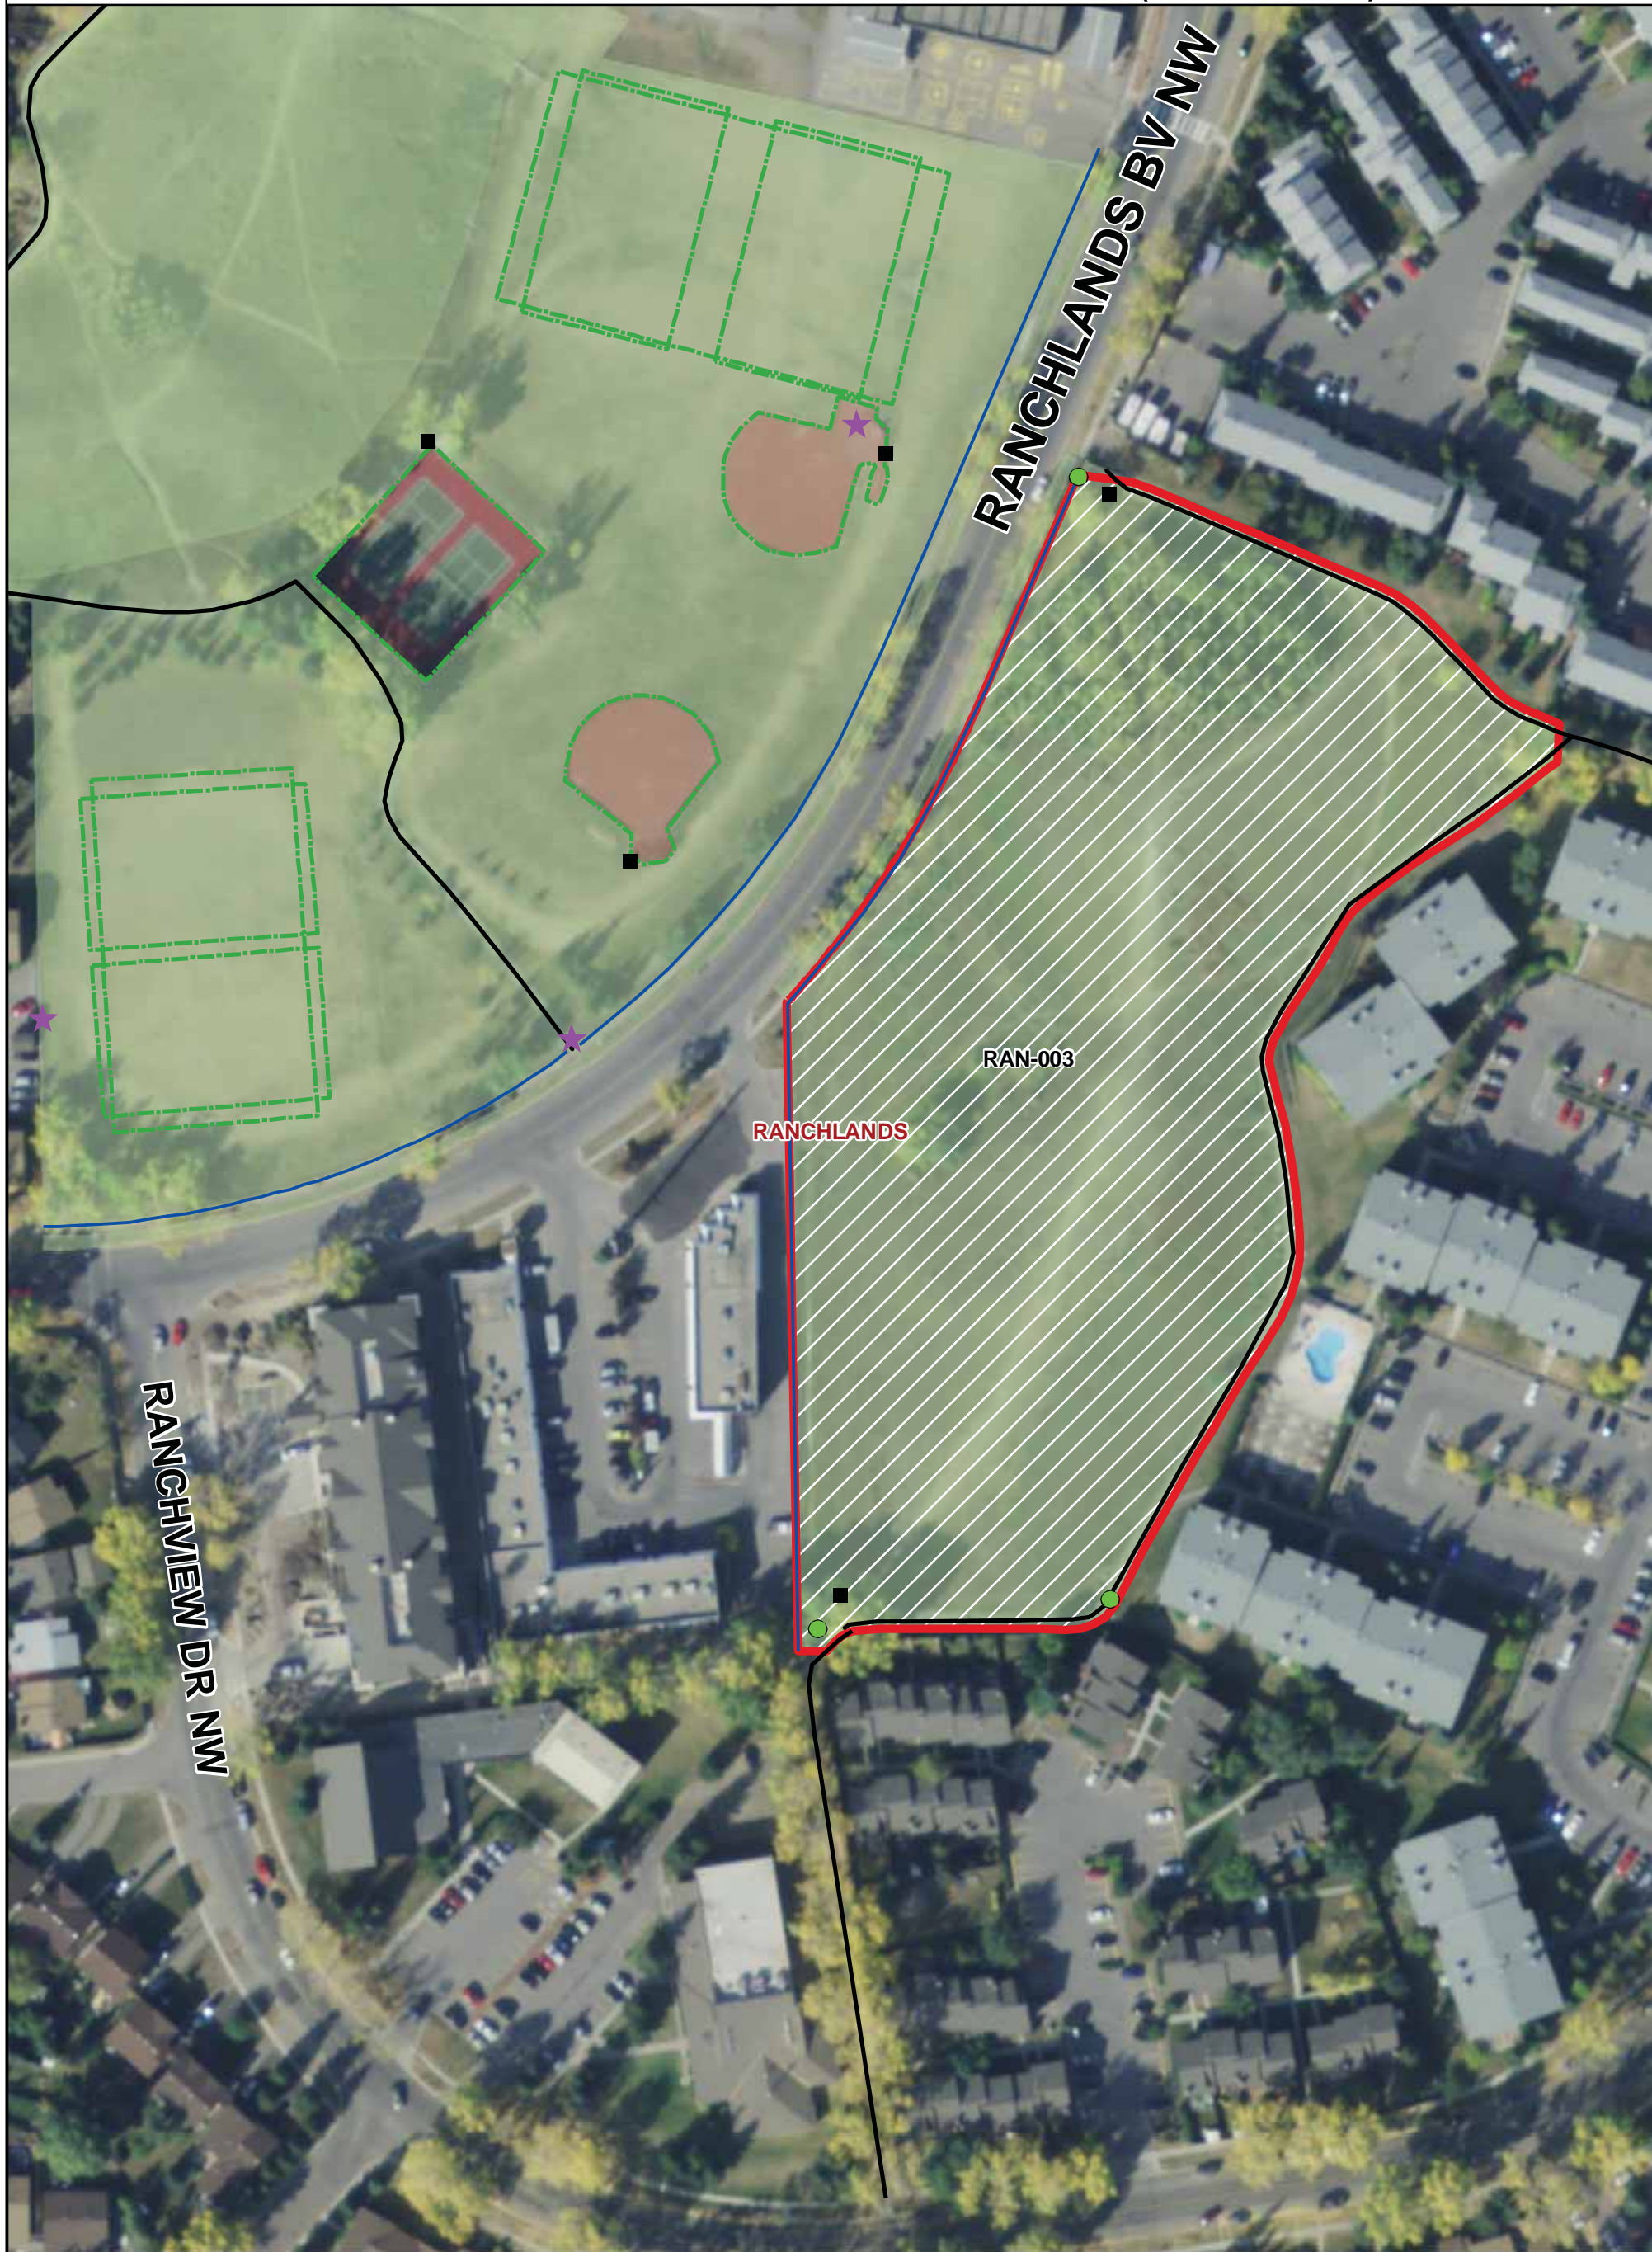

RANGLANDS OFF LEASH AREA (RAN-003)

THE CITY OF
CALGARY
INFRASTRUCTURE &
INFORMATION SERVICES

THIS MAP WAS PRODUCED BY:
CITY OF CALGARY PARKS
COPYRIGHT 2010 The City of Calgary
ALL RIGHTS RESERVED. NO PART OF THIS MAP MAY BE REPRODUCED IN ANY FORM
OR BY ANY MEANS WITHOUT THE WRITTEN CONSENT OF THE CITY OF CALGARY
AND APPROPRIATE LICENCE AGREEMENT. THE CITY OF CALGARY PROVIDES THIS
INFORMATION IN GOOD FAITH, BUT PROVIDES NO WARRANTY NOR ACCEPTS ANY
LIABILITY ARISING FROM INCORRECT, INCOMPLETE OR MISLEADING INFORMATION
OR ITS IMPROPER USE. INFORMATION IS MAINTAINED ON A REGULAR BASIS.
November 8, 2010
2010-147-OLA.mxd

Legend

- | | | | |
|--|----------------------|--|-----------------|
| | Dog Off Leash Sign | | Parking Lot |
| | No Dogs Sign | | Pathway |
| | Garbage Bins | | Off Leash Areas |
| | Chain Link Fence | | Golf Course |
| | Post and Cable Fence | | Playground |
| | | | Playfields |