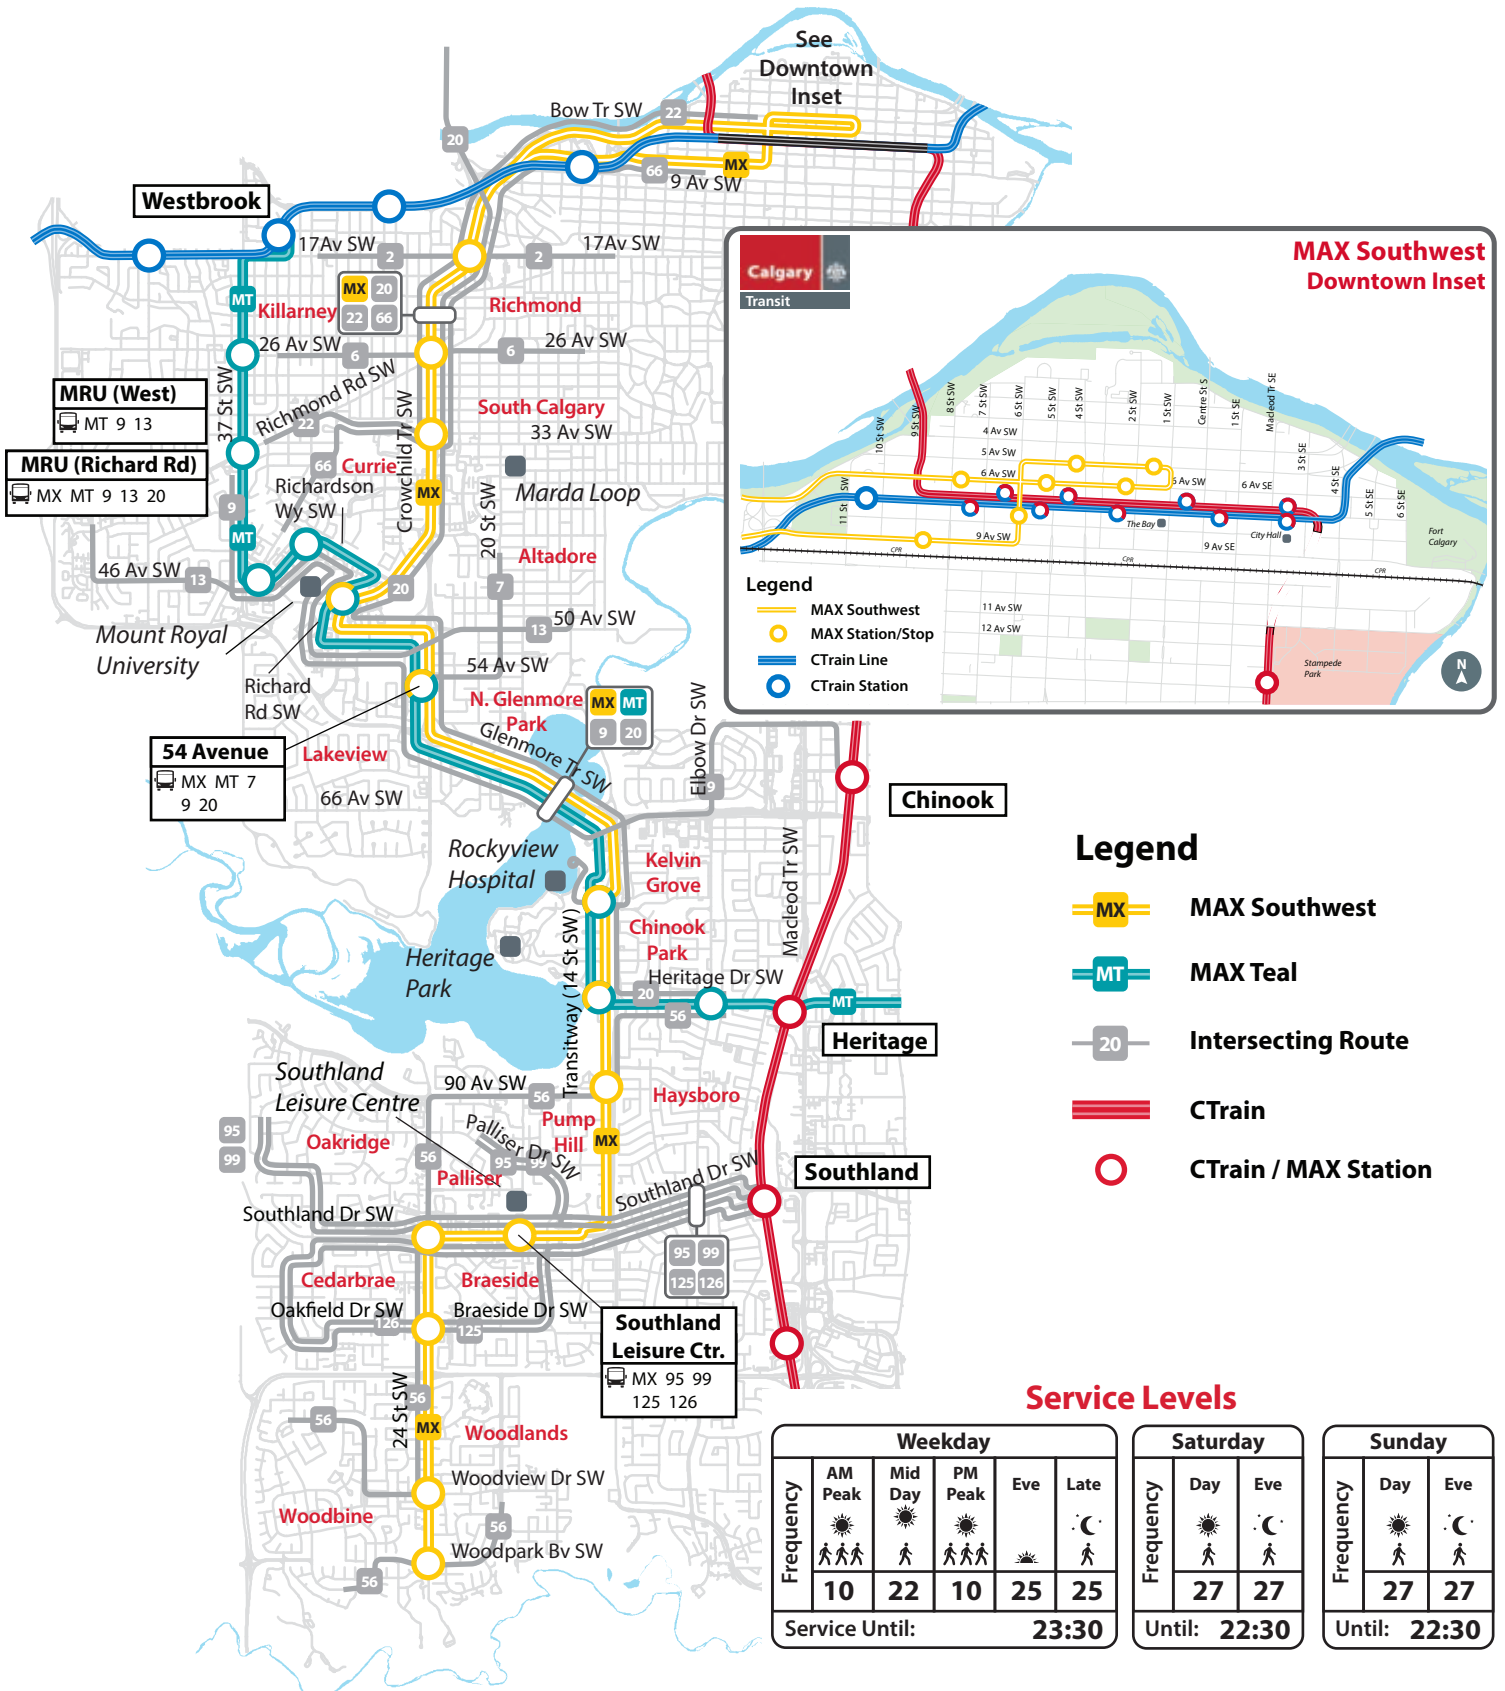

MAX Southwest

New Route

Serving Woodbine, 24 Street SW, Southland Leisure Centre, Heritage Park, Rockyview Hospital, Mount Royal University, Crowchild Trail, Marda Loop, and Downtown

Legend

- MAX Southwest
- MAX Teal
- Intersecting Route
- CTrain
- CTrain / MAX Station

Service Levels

Weekday					Saturday		Sunday			
Frequency	AM Peak	Mid Day	PM Peak	Eve	Late	Day	Eve	Frequency	Day	Eve
	10	22	10	25	25	27	27		27	27
Service Until:					23:30		Until: 22:30		Until: 22:30	