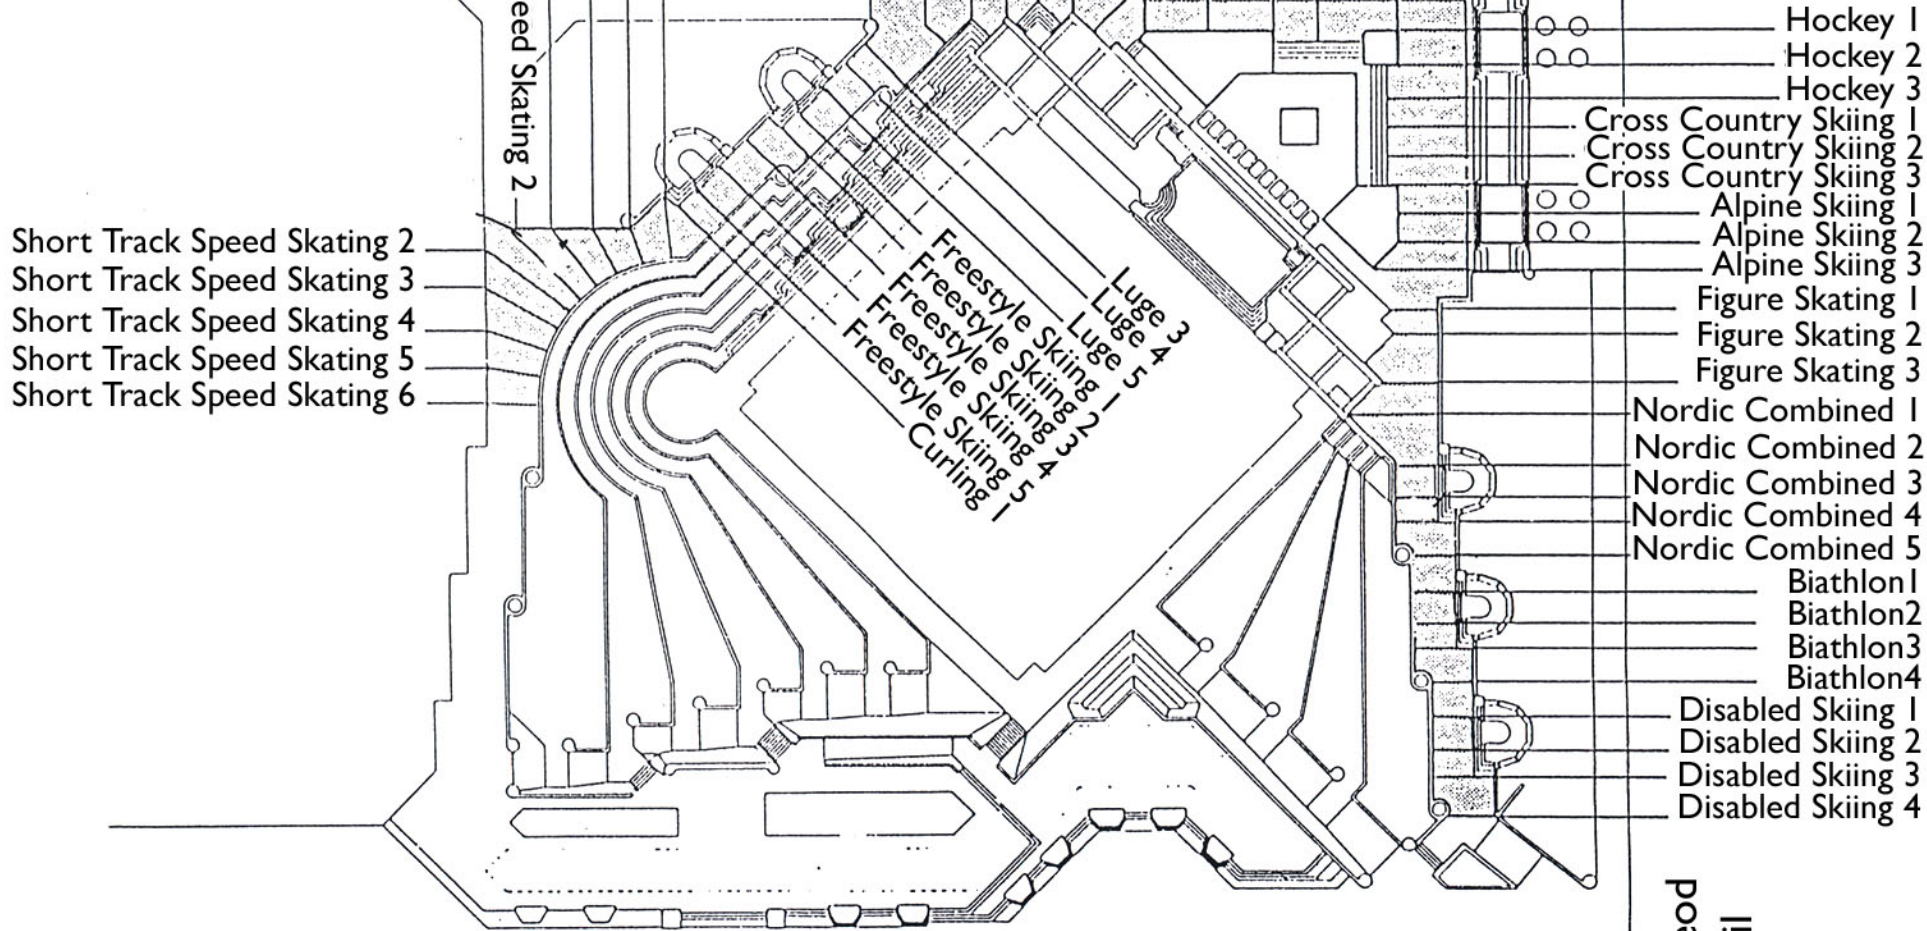

C-Train Station

7 Avenue S.E.

A directory for locating your Olympic Plaza Donor Brick is available at the:
 Information Kiosk
 City of Calgary Municipal Building
 800 Macleod Trail South

Olympic Plaza - Olympic Donor Brick Map

Macleod Trail

THE CITY OF CALGARY