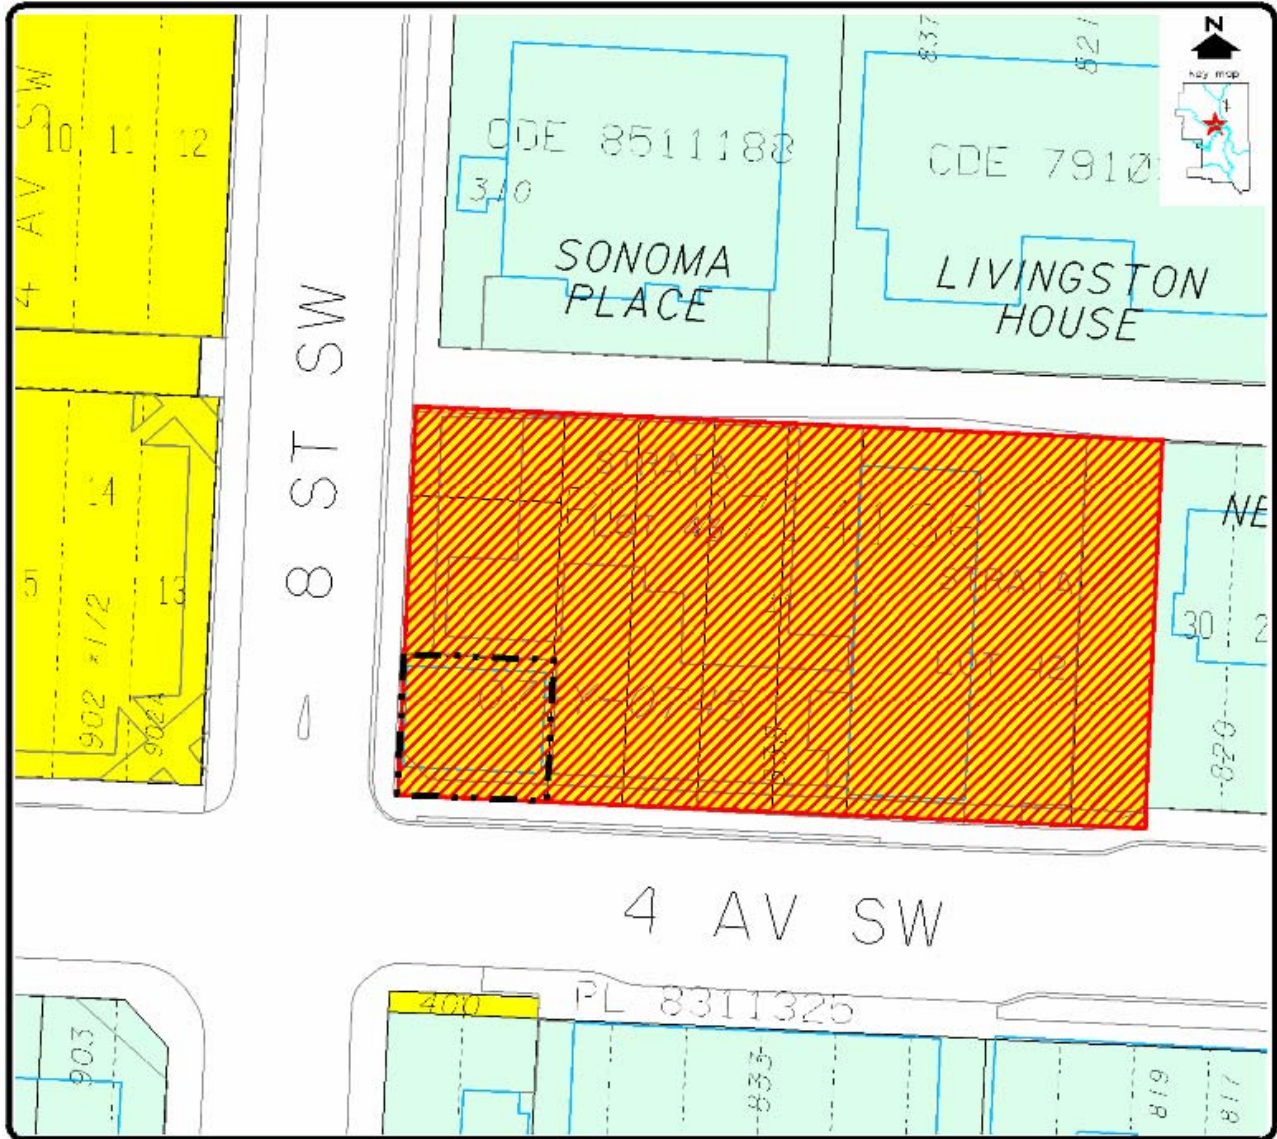

SITE MAP – LOUISE STATION

File No: 856 1 AV SW (CB)

-  Subject Area
 -  City Owned Lands
-
-  Lands Recently Expropriated