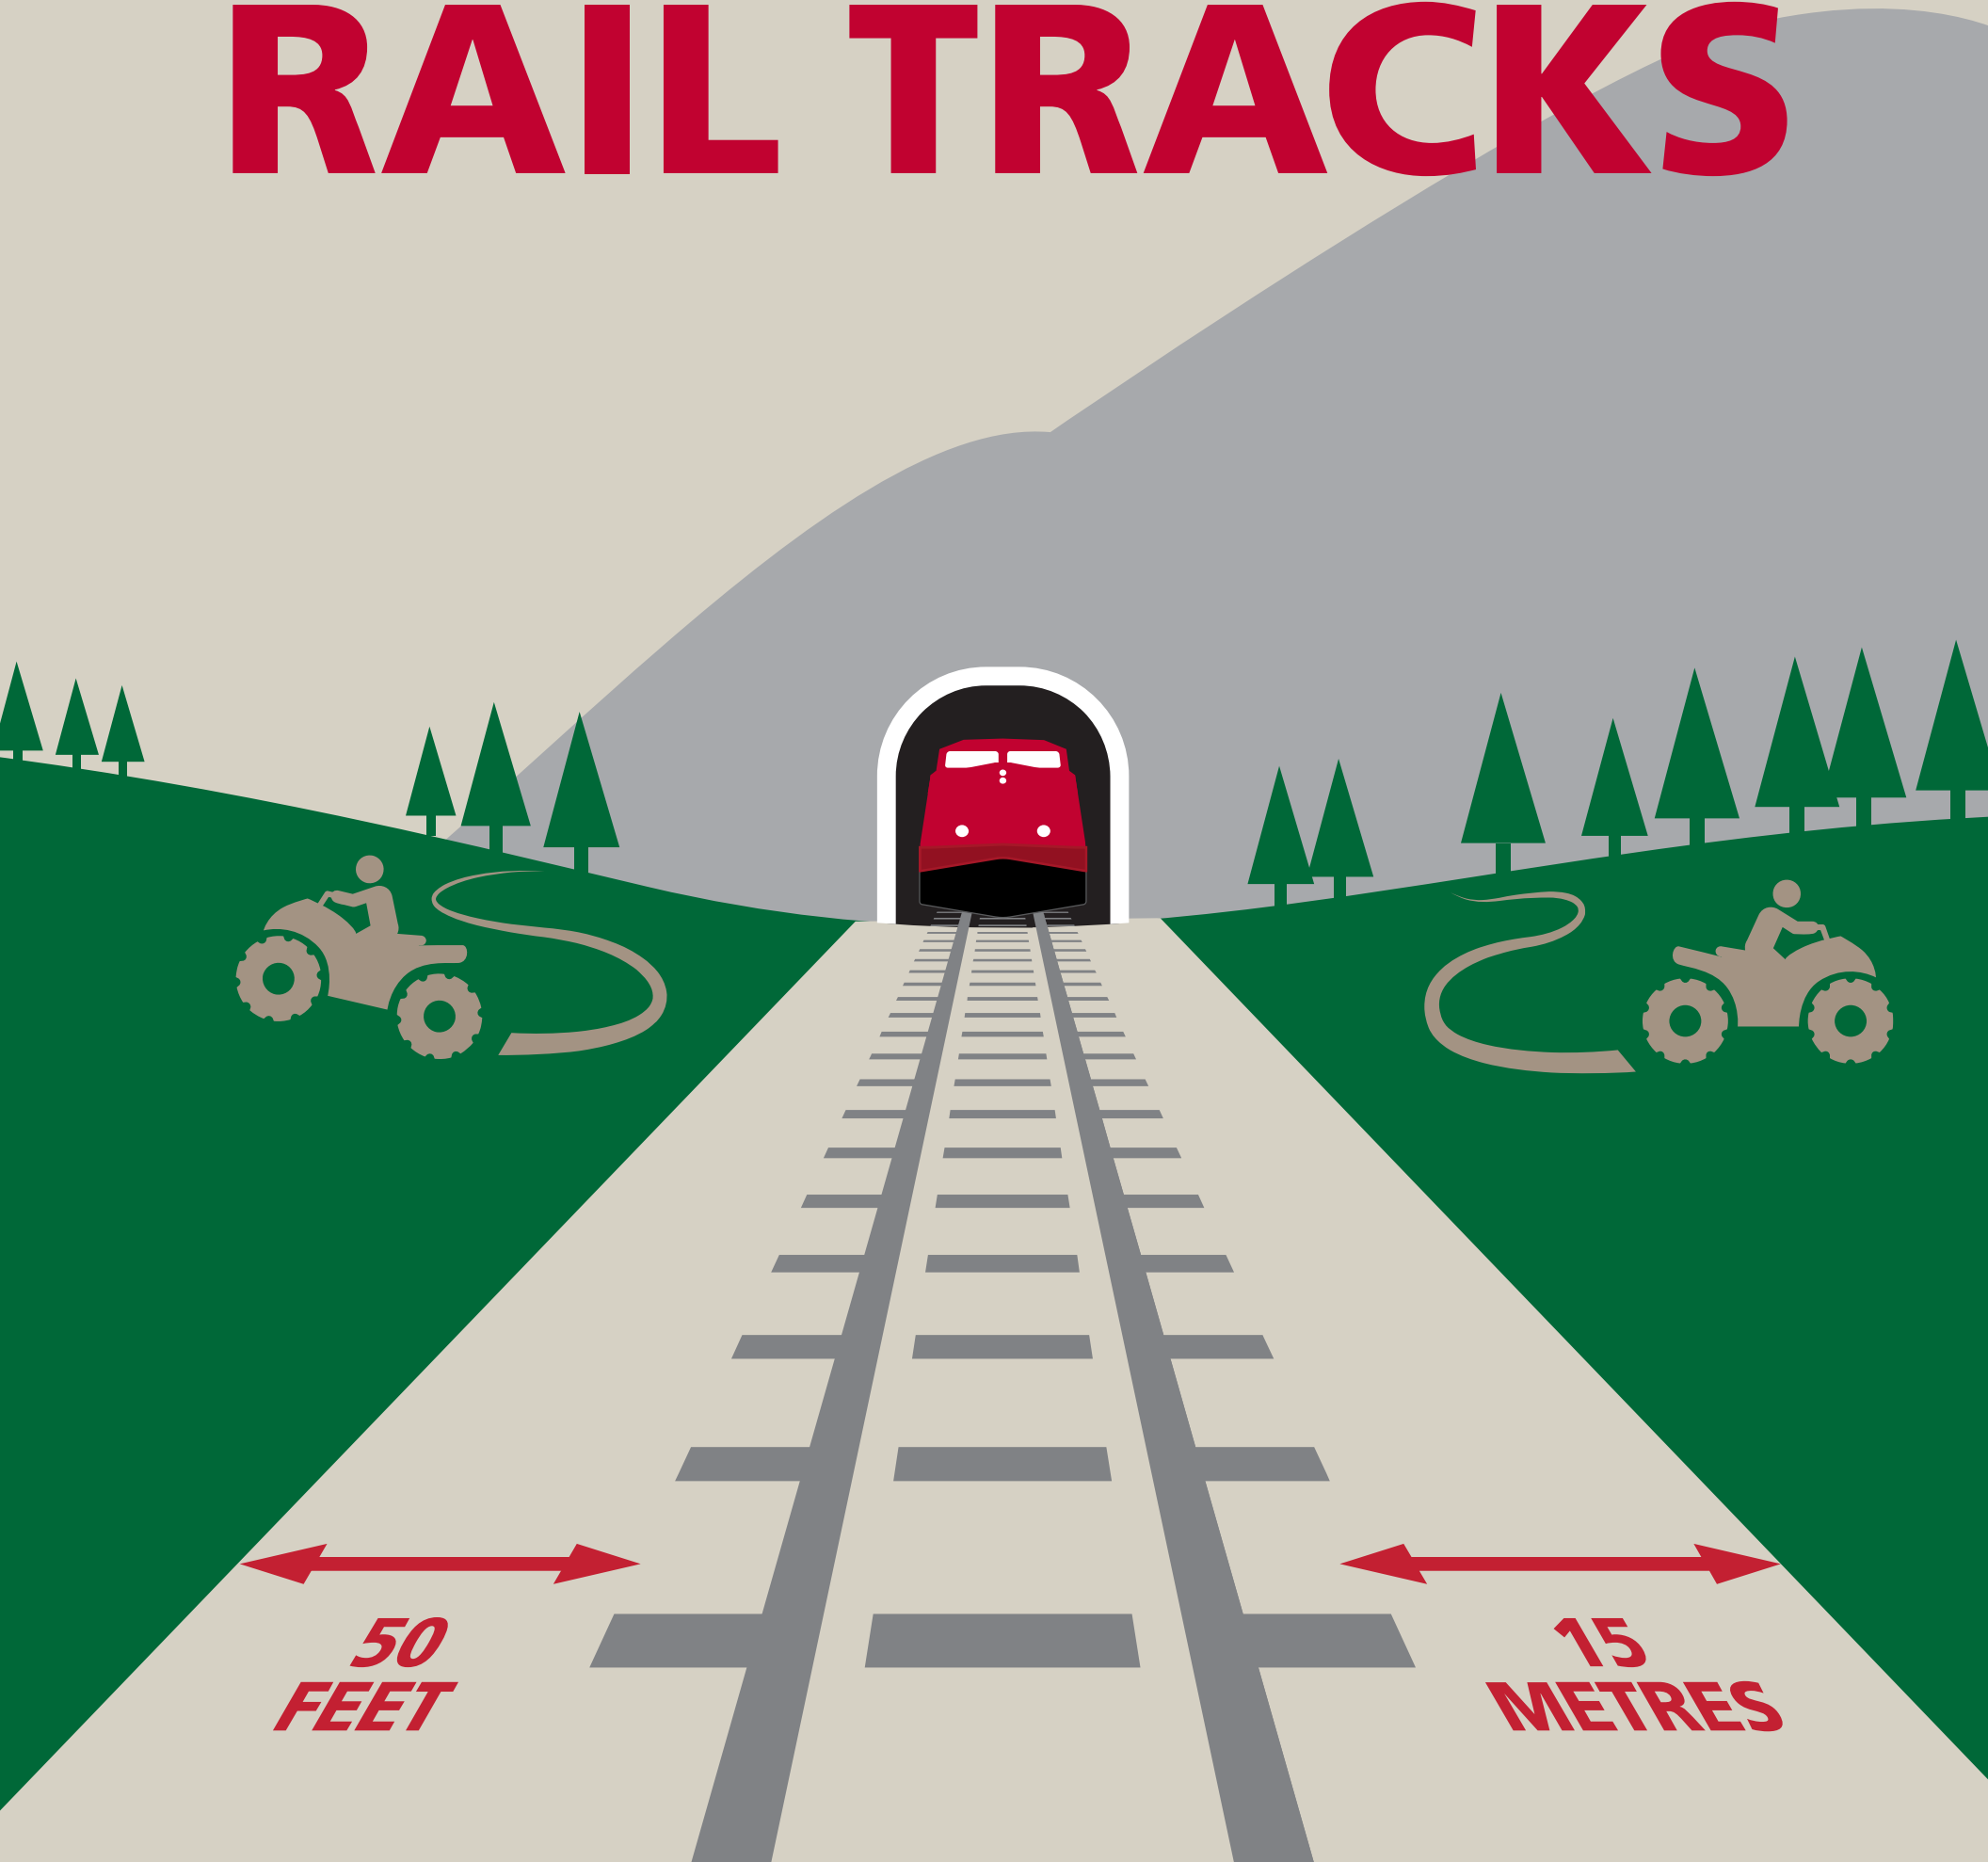

DON'T GET CAUGHT ON RAIL TRACKS

CPR.CA/RAILSENSE | CP POLICE 24/7 EMERGENCY LINE: 1-800-716-9132

DON'T GET LURED BY BRIDGES

SOONER OR LATER YOU'LL GET CAUGHT

CPR.CA/RAILSENSE | CP POLICE 24/7 EMERGENCY LINE: 1-800-716-9132

TRACKS AREN'T TRAILS ONLY USE DESIGNATED TRAILS

KEEP YOUR ATV OFF RAIL TRACKS

OPERATION
LIFESAVER.ca
A PARTNERSHIP IN PUBLIC-RAIL SAFETY

OPÉRATION
GAREAUTRAIN.ca
UN PARTENARIAT EN SÉCURITÉ PUBLIQUE FERROVIAIRE

OPERATION
LIFESAVER.ca
A PARTNERSHIP IN PUBLIC-RAIL SAFETY

OPÉRATION
GAREAUTRAIN.ca
UN PARTENARIAT EN SÉCURITÉ PUBLIQUE FERROVIAIRE

CPR.CA/RAILSENSE | CP POLICE 24/7 EMERGENCY LINE: 1-800-716-9132

SHORT LEASH LONG LIFE