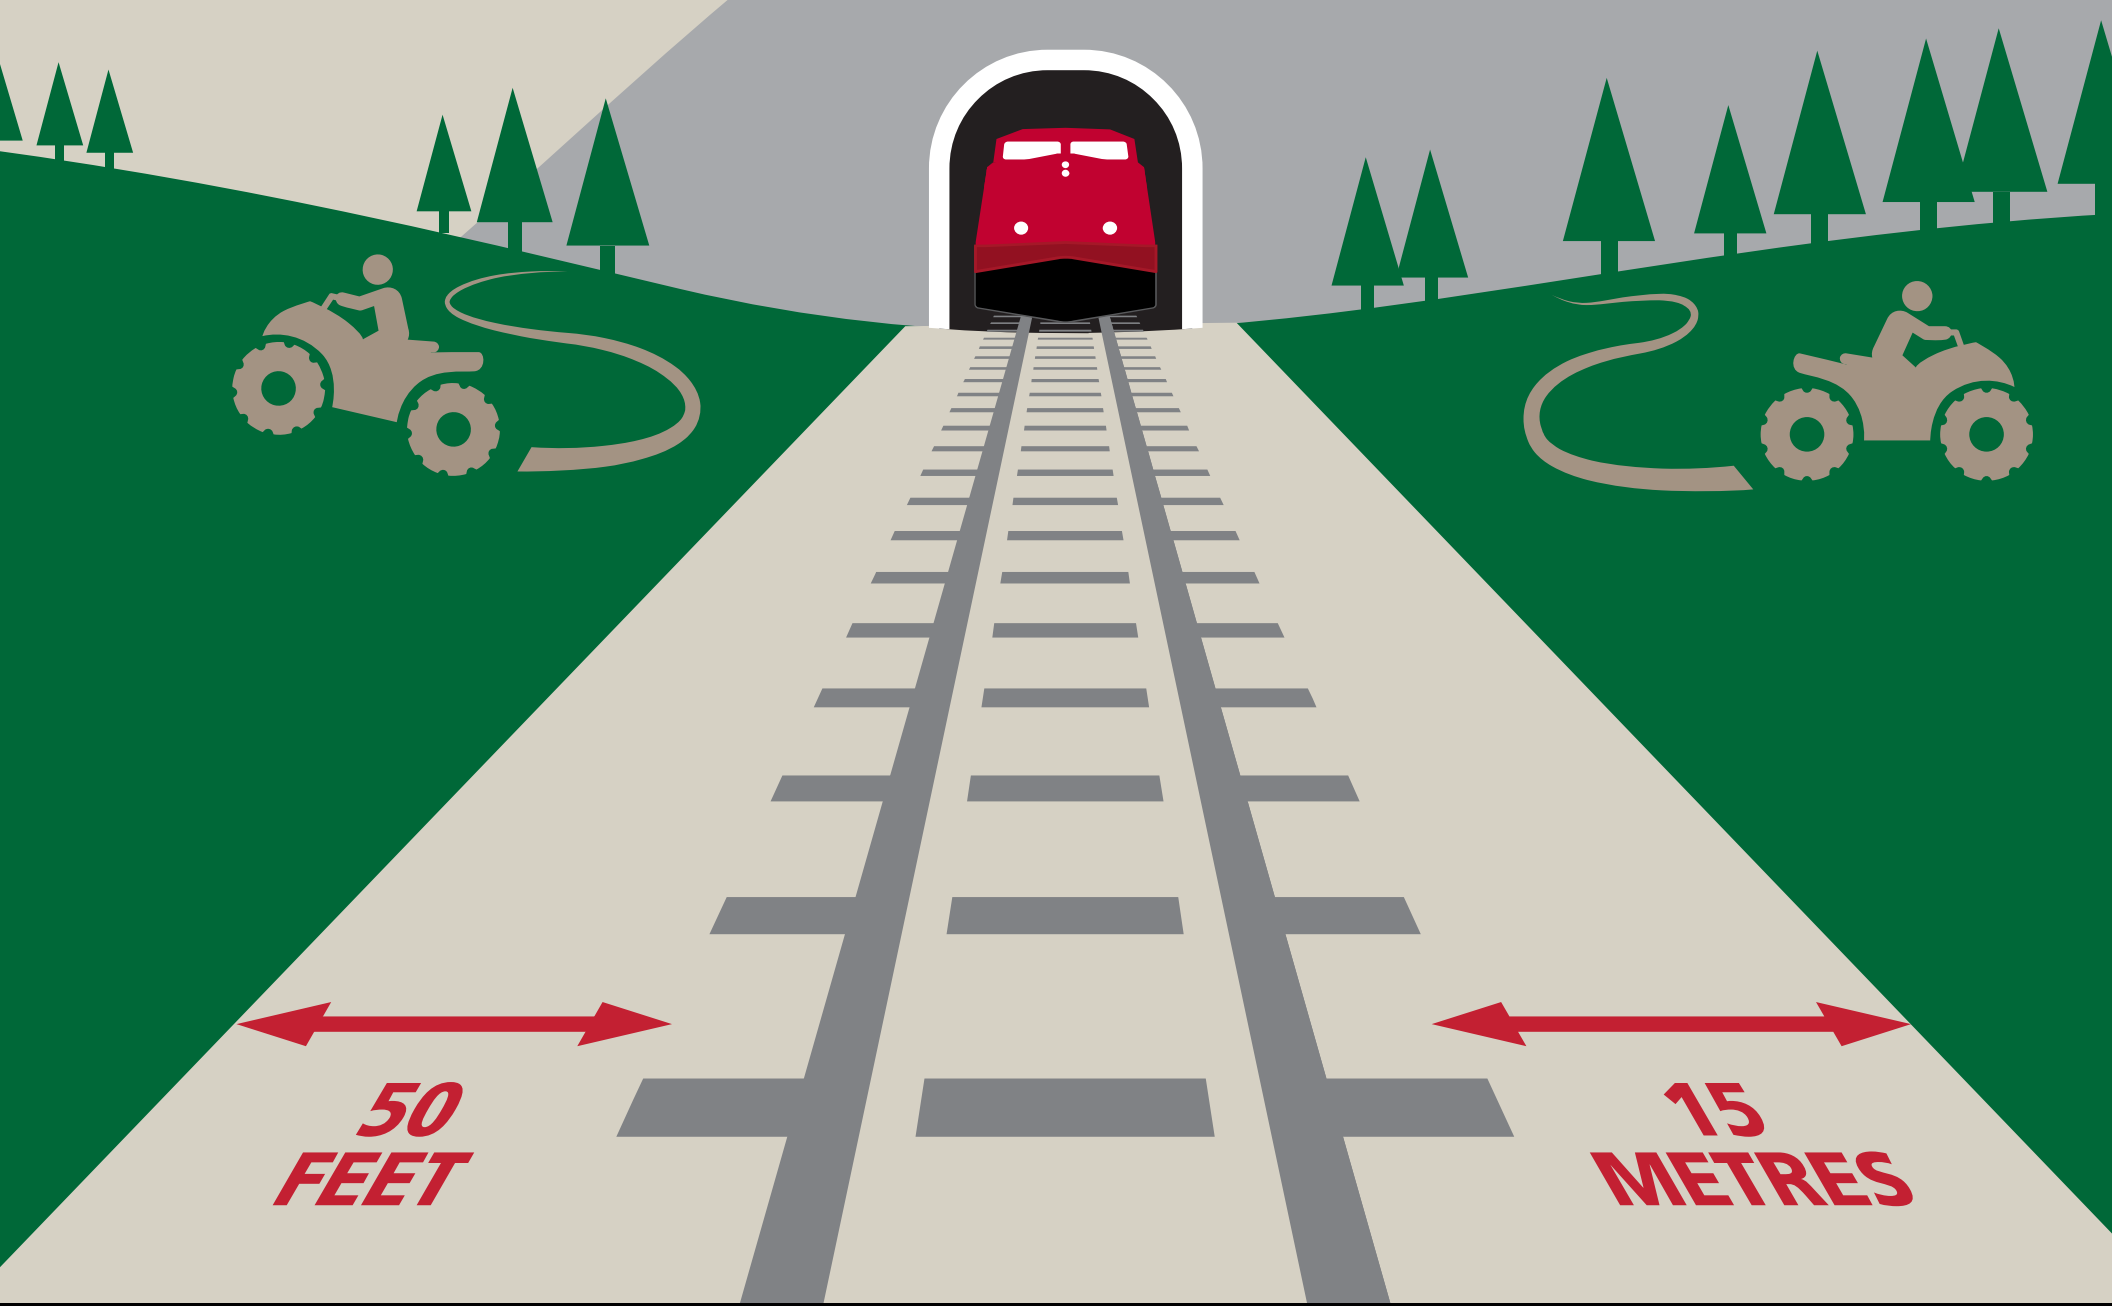

DON'T GET CAUGHT ON RAIL TRACKS

CPR.CA/RAILSENSE | CP POLICE 24/7 EMERGENCY LINE: 1-800-716-9132

DON'T GET LURED BY BRIDGES

SOONER OR LATER YOU'LL GET CAUGHT

CPR.CA/RAILSENSE | CP POLICE 24/7 EMERGENCY LINE: 1-800-716-9132

TRACKS AREN'T TRAILS ONLY USE DESIGNATED TRAILS

KEEP YOUR ATV OFF RAIL TRACKS

OPERATION
LIFESAVER.ca
A PARTNERSHIP IN PUBLIC-RAIL SAFETY

OPÉRATION
GAREAUTRAIN.ca
UN PARTENARIAT EN SÉCURITÉ PUBLIQUE FERROVIAIRE

OPERATION
LIFESAVER.ca
A PARTNERSHIP IN PUBLIC-RAIL SAFETY

OPÉRATION
GAREAUTRAIN.ca
UN PARTENARIAT EN SÉCURITÉ PUBLIQUE FERROVIAIRE

CPR.CA/RAILSENSE | CP POLICE 24/7 EMERGENCY LINE: 1-800-716-9132

SHORT LEASH LONG LIFE