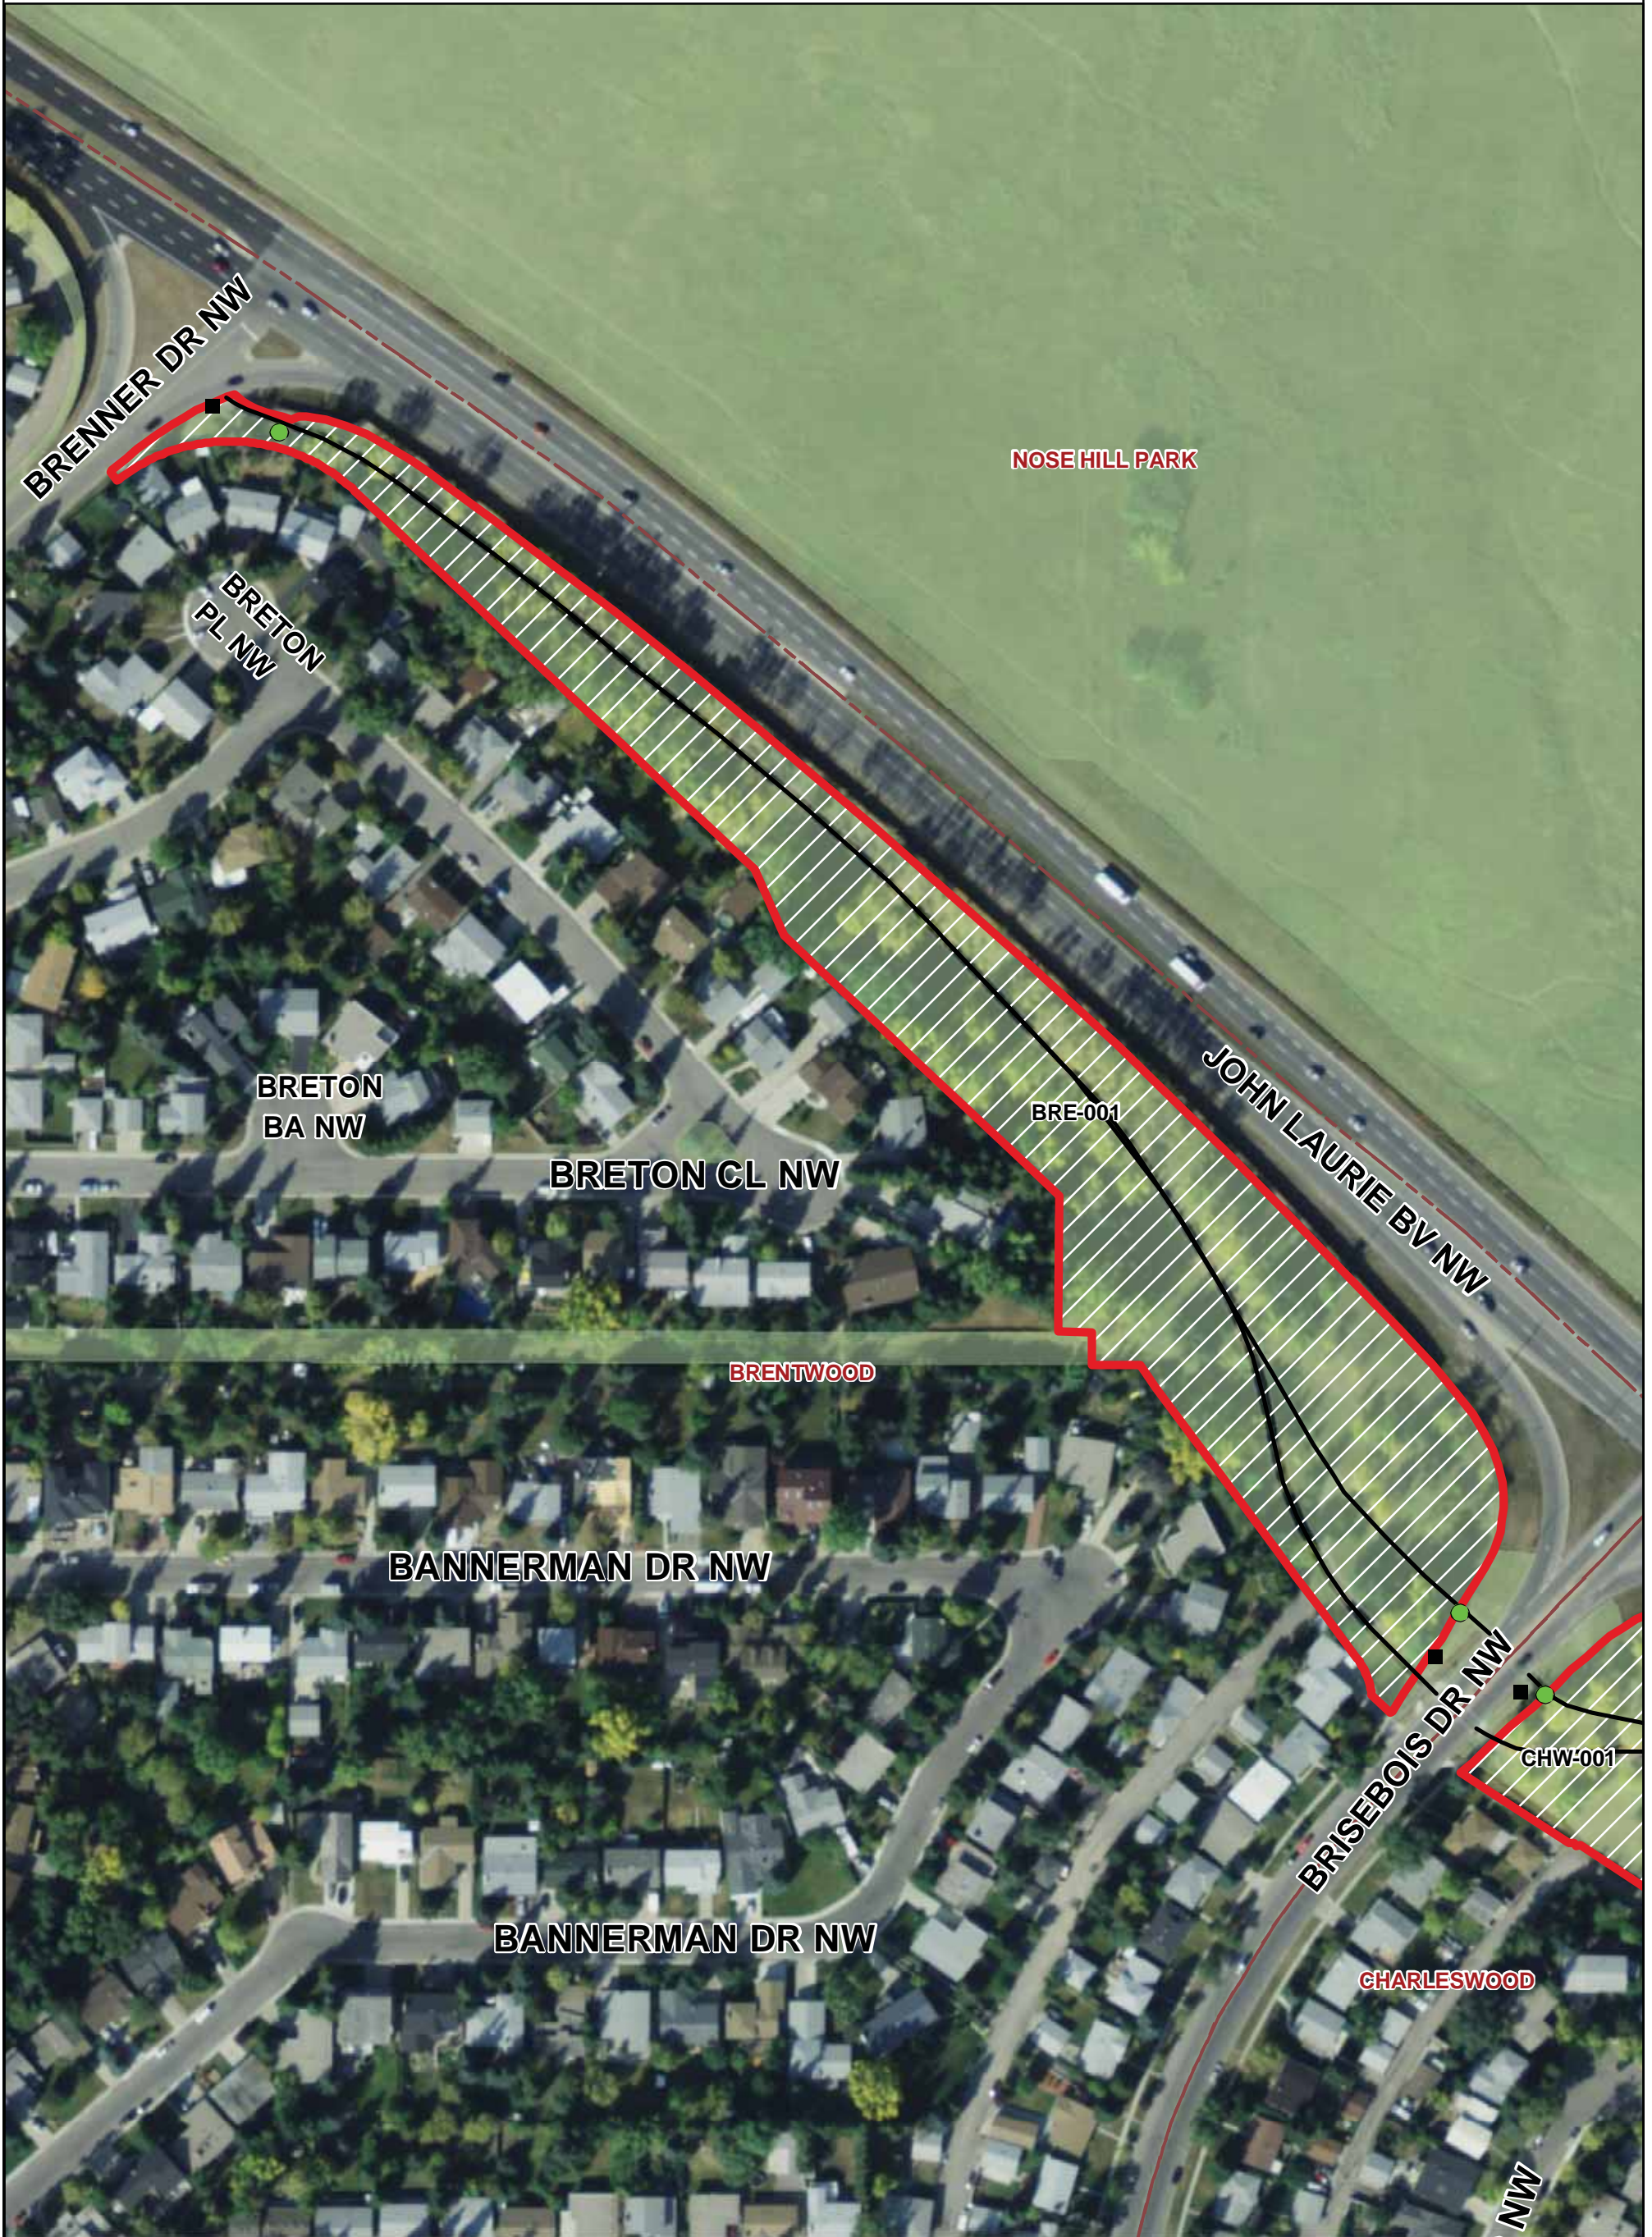

BRENTWOOD OFF LEASH AREA (BRE-001)

THE CITY OF
CALGARY
INFRASTRUCTURE &
INFORMATION SERVICES

THIS MAP WAS PRODUCED BY:
CITY OF CALGARY PARKS
COPYRIGHT 2010 The City of Calgary
ALL RIGHTS RESERVED. NO PART OF THIS MAP MAY BE REPRODUCED IN ANY FORM
OR BY ANY MEANS WITHOUT THE WRITTEN CONSENT OF THE CITY OF CALGARY
AND APPROPRIATE LICENCE AGREEMENT. THE CITY OF CALGARY PROVIDES THIS
INFORMATION IN GOOD FAITH, BUT PROVIDES NO WARRANTY NOR ACCEPTS ANY
LIABILITY ARISING FROM INCORRECT, INCOMPLETE OR MISLEADING INFORMATION
OR ITS IMPROPER USE. INFORMATION IS MAINTAINED ON A REGULAR BASIS.
November 4, 2010
2010-147-OLA.mxd

Legend

- Dog Off Leash Sign
- ★ No Dogs Sign
- Garbage Bins
- Chain Link Fence
- Post and Cable Fence
- P Parking Lot
- Pathway
- Off Leash Areas
- Golf Course
- Playground
- Playfields