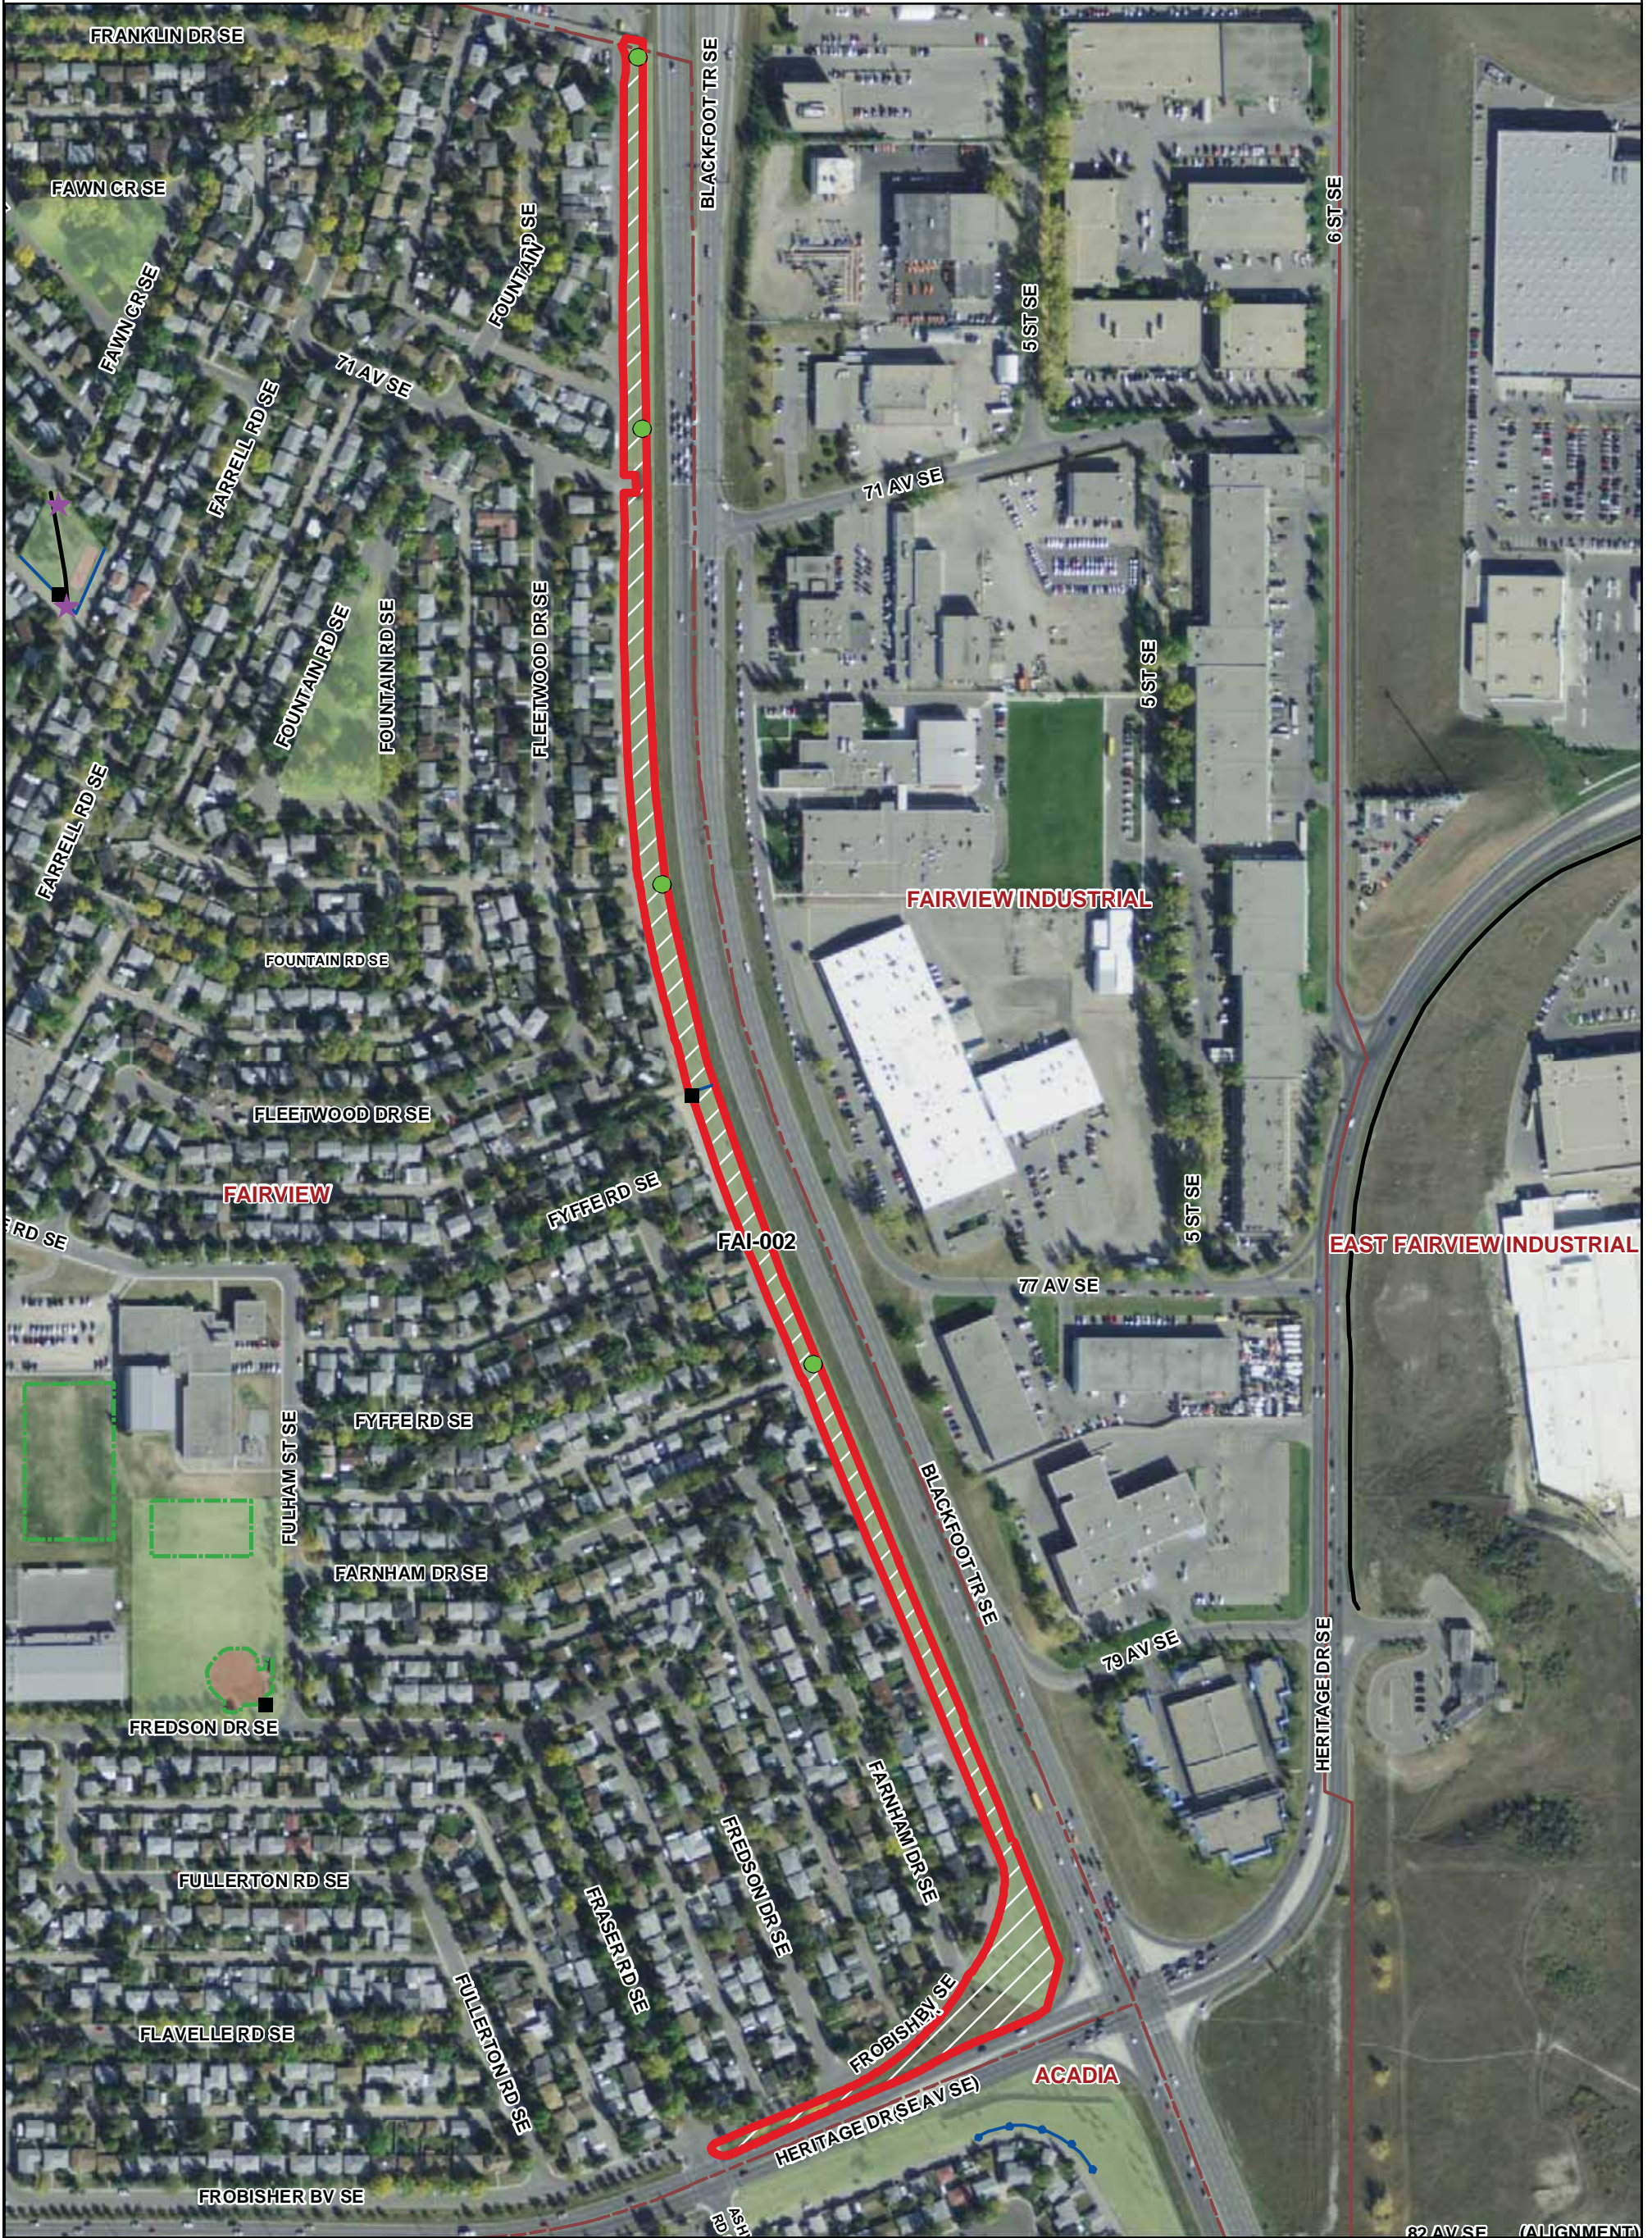

FAIRVIEW OFF LEASH AREA (FAI-002)

THE CITY OF
CALGARY
INFRASTRUCTURE &
INFORMATION SERVICES

THIS MAP WAS PRODUCED BY:
CITY OF CALGARY PARKS
COPYRIGHT 2010 The City of Calgary
ALL RIGHTS RESERVED. NO PART OF THIS MAP MAY BE REPRODUCED IN ANY FORM
OR BY ANY MEANS WITHOUT THE WRITTEN CONSENT OF THE CITY OF CALGARY
AND APPROPRIATE LICENCE AGREEMENT. THE CITY OF CALGARY PROVIDES THIS
INFORMATION IN GOOD FAITH, BUT PROVIDES NO WARRANTY NOR ACCEPTS ANY
LIABILITY ARISING FROM INCORRECT, INCOMPLETE OR MISLEADING INFORMATION
OR ITS IMPROPER USE. INFORMATION IS MAINTAINED ON A REGULAR BASIS.
November 8, 2010
2010-147-OLA.mxd

Legend

- Dog Off Leash Sign
- ★ No Dogs Sign
- Garbage Bins
- Chain Link Fence
- Post and Cable Fence
- P Parking Lot
- Pathway
- / Off Leash Areas
- Golf Course
- Playground
- Playfields