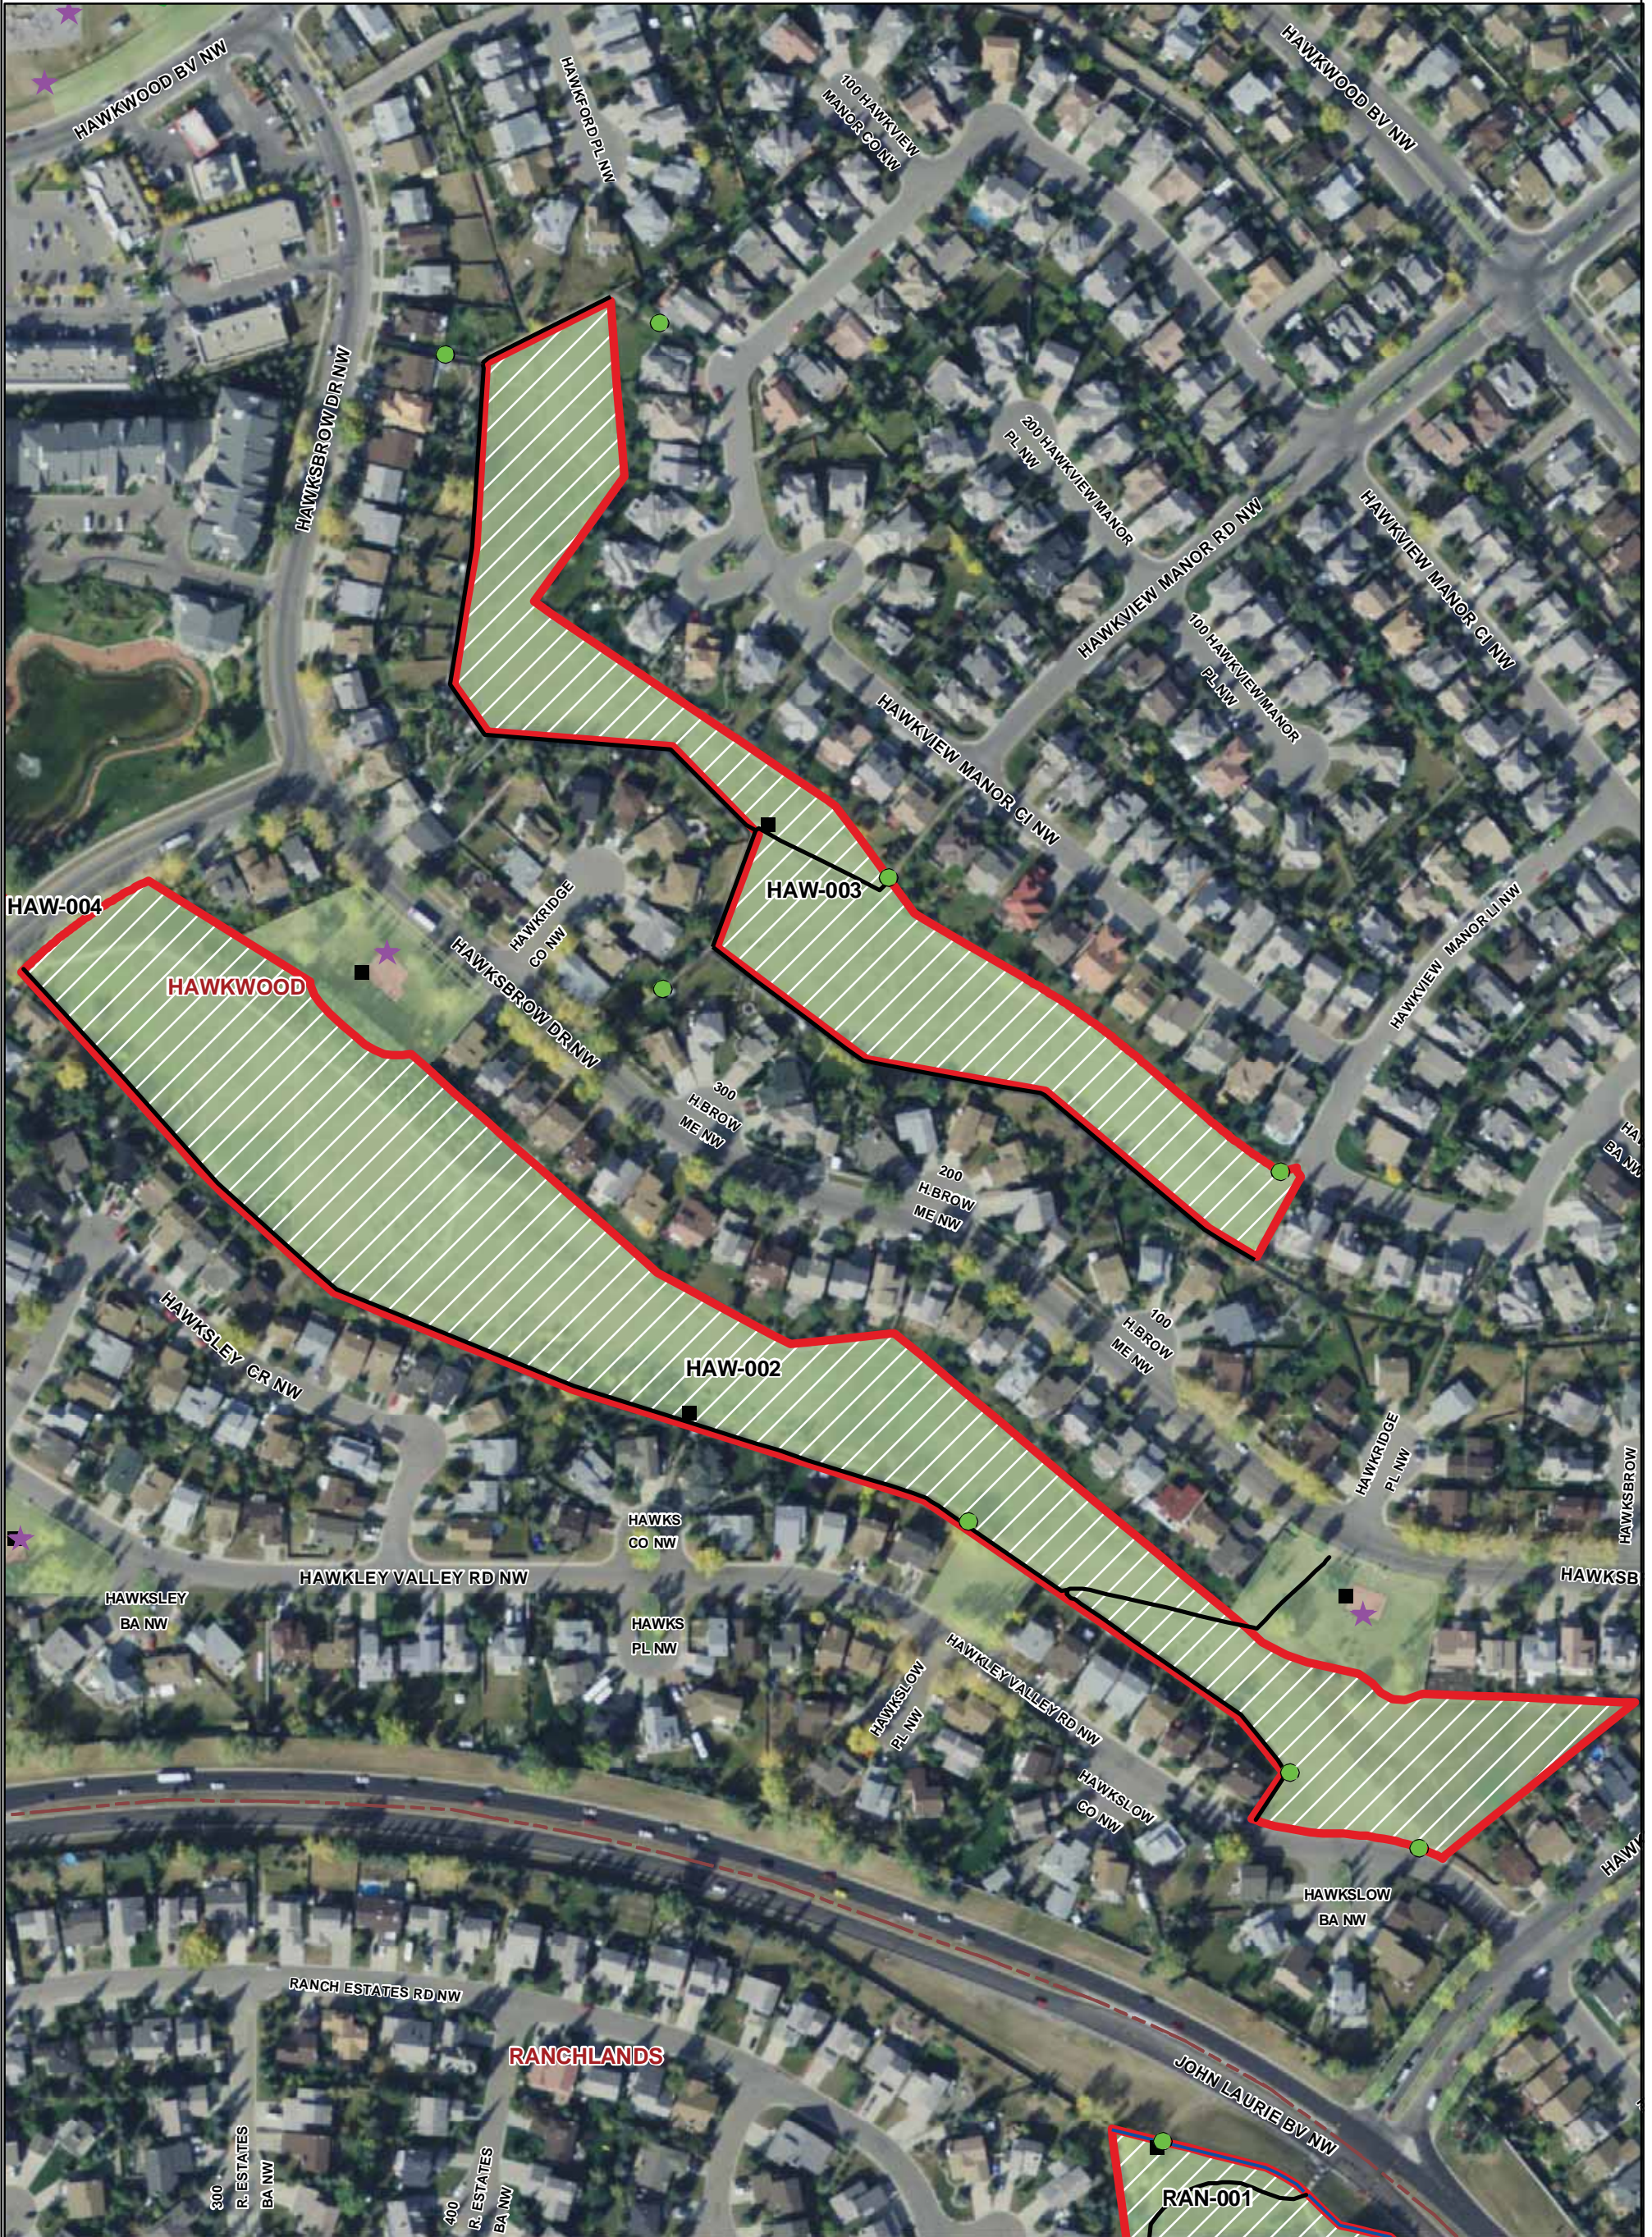

HAWKWOOD OFF LEASH AREA (HAW-002, HAW-003)

THE CITY OF
CALGARY
INFRASTRUCTURE &
INFORMATION SERVICES

0 15 30 60 90 Meters

THIS MAP WAS PRODUCED BY:
CITY OF CALGARY PARKS
COPYRIGHT 2010 The City of Calgary
ALL RIGHTS RESERVED. NO PART OF THIS MAP MAY BE REPRODUCED IN ANY FORM
OR BY ANY MEANS WITHOUT THE WRITTEN CONSENT OF THE CITY OF CALGARY
AND APPROPRIATE LICENCE AGREEMENT. THE CITY OF CALGARY PROVIDES THIS
INFORMATION IN GOOD FAITH, BUT PROVIDES NO WARRANTY NOR ACCEPTS ANY
LIABILITY ARISING FROM INCORRECT, INCOMPLETE OR MISLEADING INFORMATION
OR ITS IMPROPER USE. INFORMATION IS MAINTAINED ON A REGULAR BASIS.
November 8, 2010
2010-147-OLA.mxd

Legend

- Dog Off Leash Sign
- ★ No Dogs Sign
- Garbage Bins
- Chain Link Fence
- Post and Cable Fence
- P Parking Lot
- Pathway
- / Off Leash Areas
- Golf Course
- Playground
- Playfields