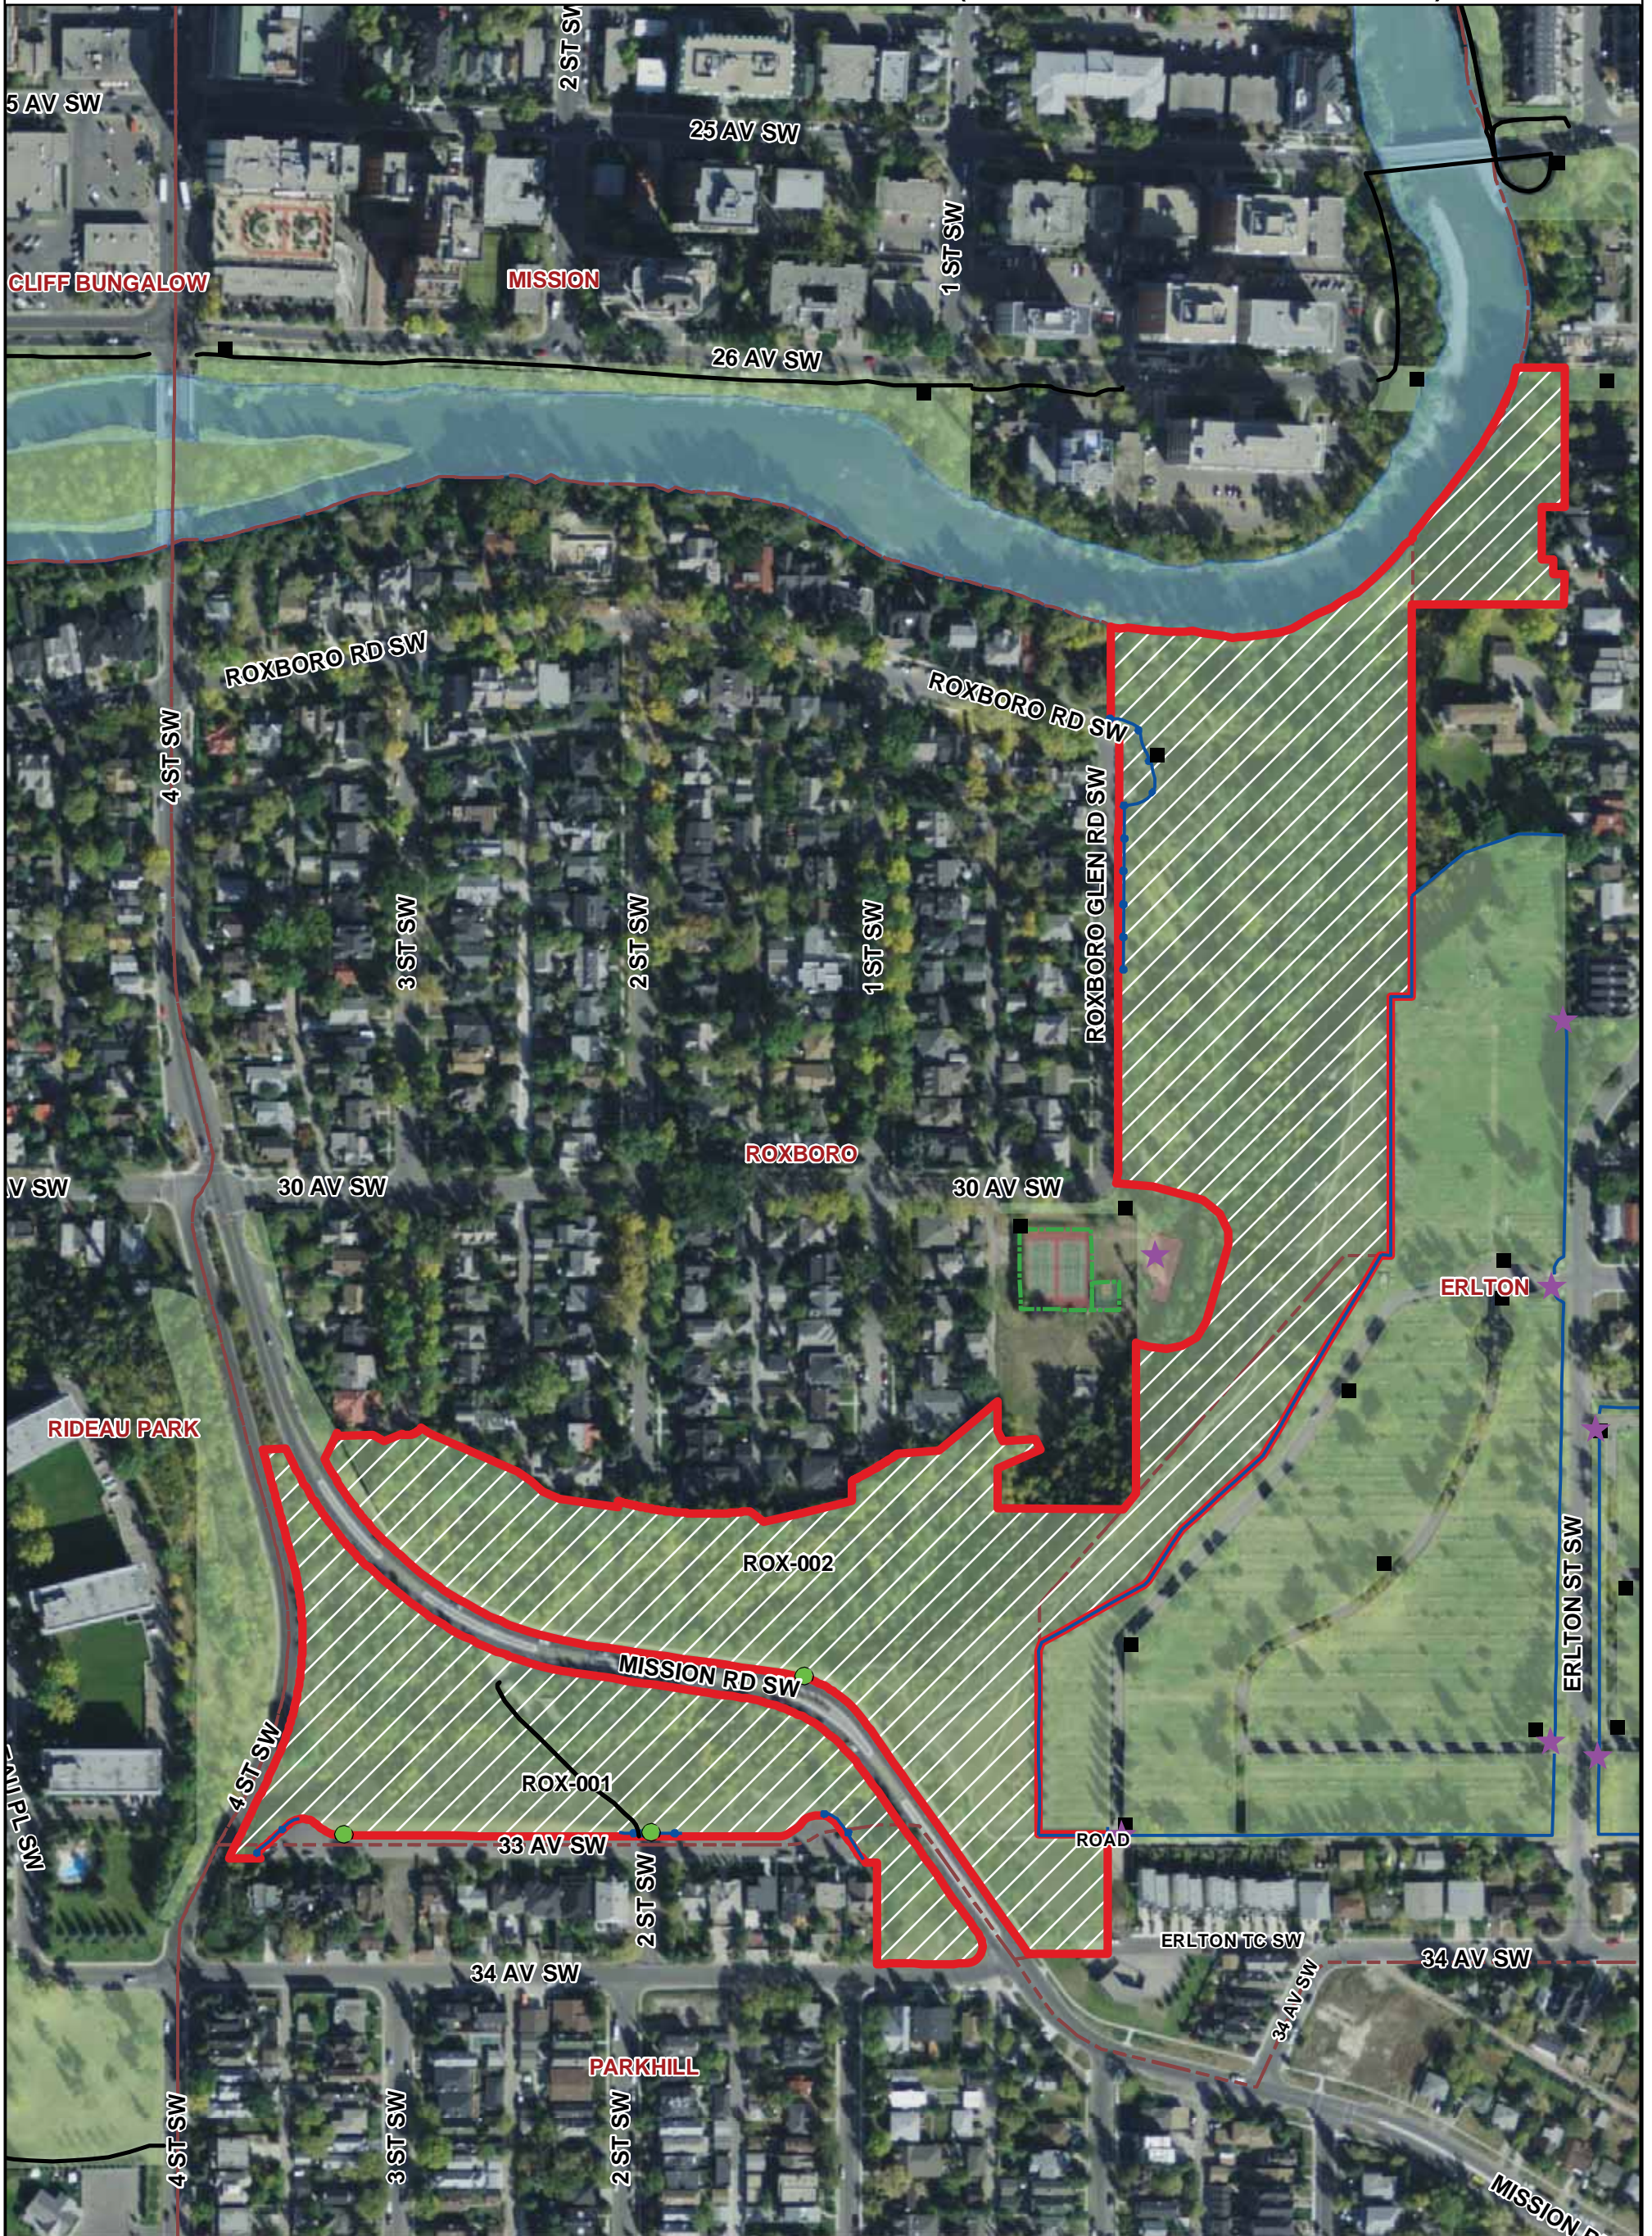

ROXBORO OFF LEASH AREA (ROX-001, ROX-002)

THE CITY OF
CALGARY
INFRASTRUCTURE &
INFORMATION SERVICES

THIS MAP WAS PRODUCED BY:
CITY OF CALGARY PARKS
COPYRIGHT 2010 The City of Calgary
ALL RIGHTS RESERVED. NO PART OF THIS MAP MAY BE REPRODUCED IN ANY FORM
OR BY ANY MEANS WITHOUT THE WRITTEN CONSENT OF THE CITY OF CALGARY
AND APPROPRIATE LICENCE AGREEMENT. THE CITY OF CALGARY PROVIDES THIS
INFORMATION IN GOOD FAITH, BUT PROVIDES NO WARRANTY NOR ACCEPTS ANY
LIABILITY ARISING FROM INCORRECT, INCOMPLETE OR MISLEADING INFORMATION
OR ITS IMPROPER USE. INFORMATION IS MAINTAINED ON A REGULAR BASIS.
November 8, 2010
2010-147-OLA.mxd

Legend

- Dog Off Leash Sign
- ★ No Dogs Sign
- Garbage Bins
- Chain Link Fence
- Post and Cable Fence
- P Parking Lot
- Pathway
- Off Leash Areas
- Golf Course
- Playground
- Playfields