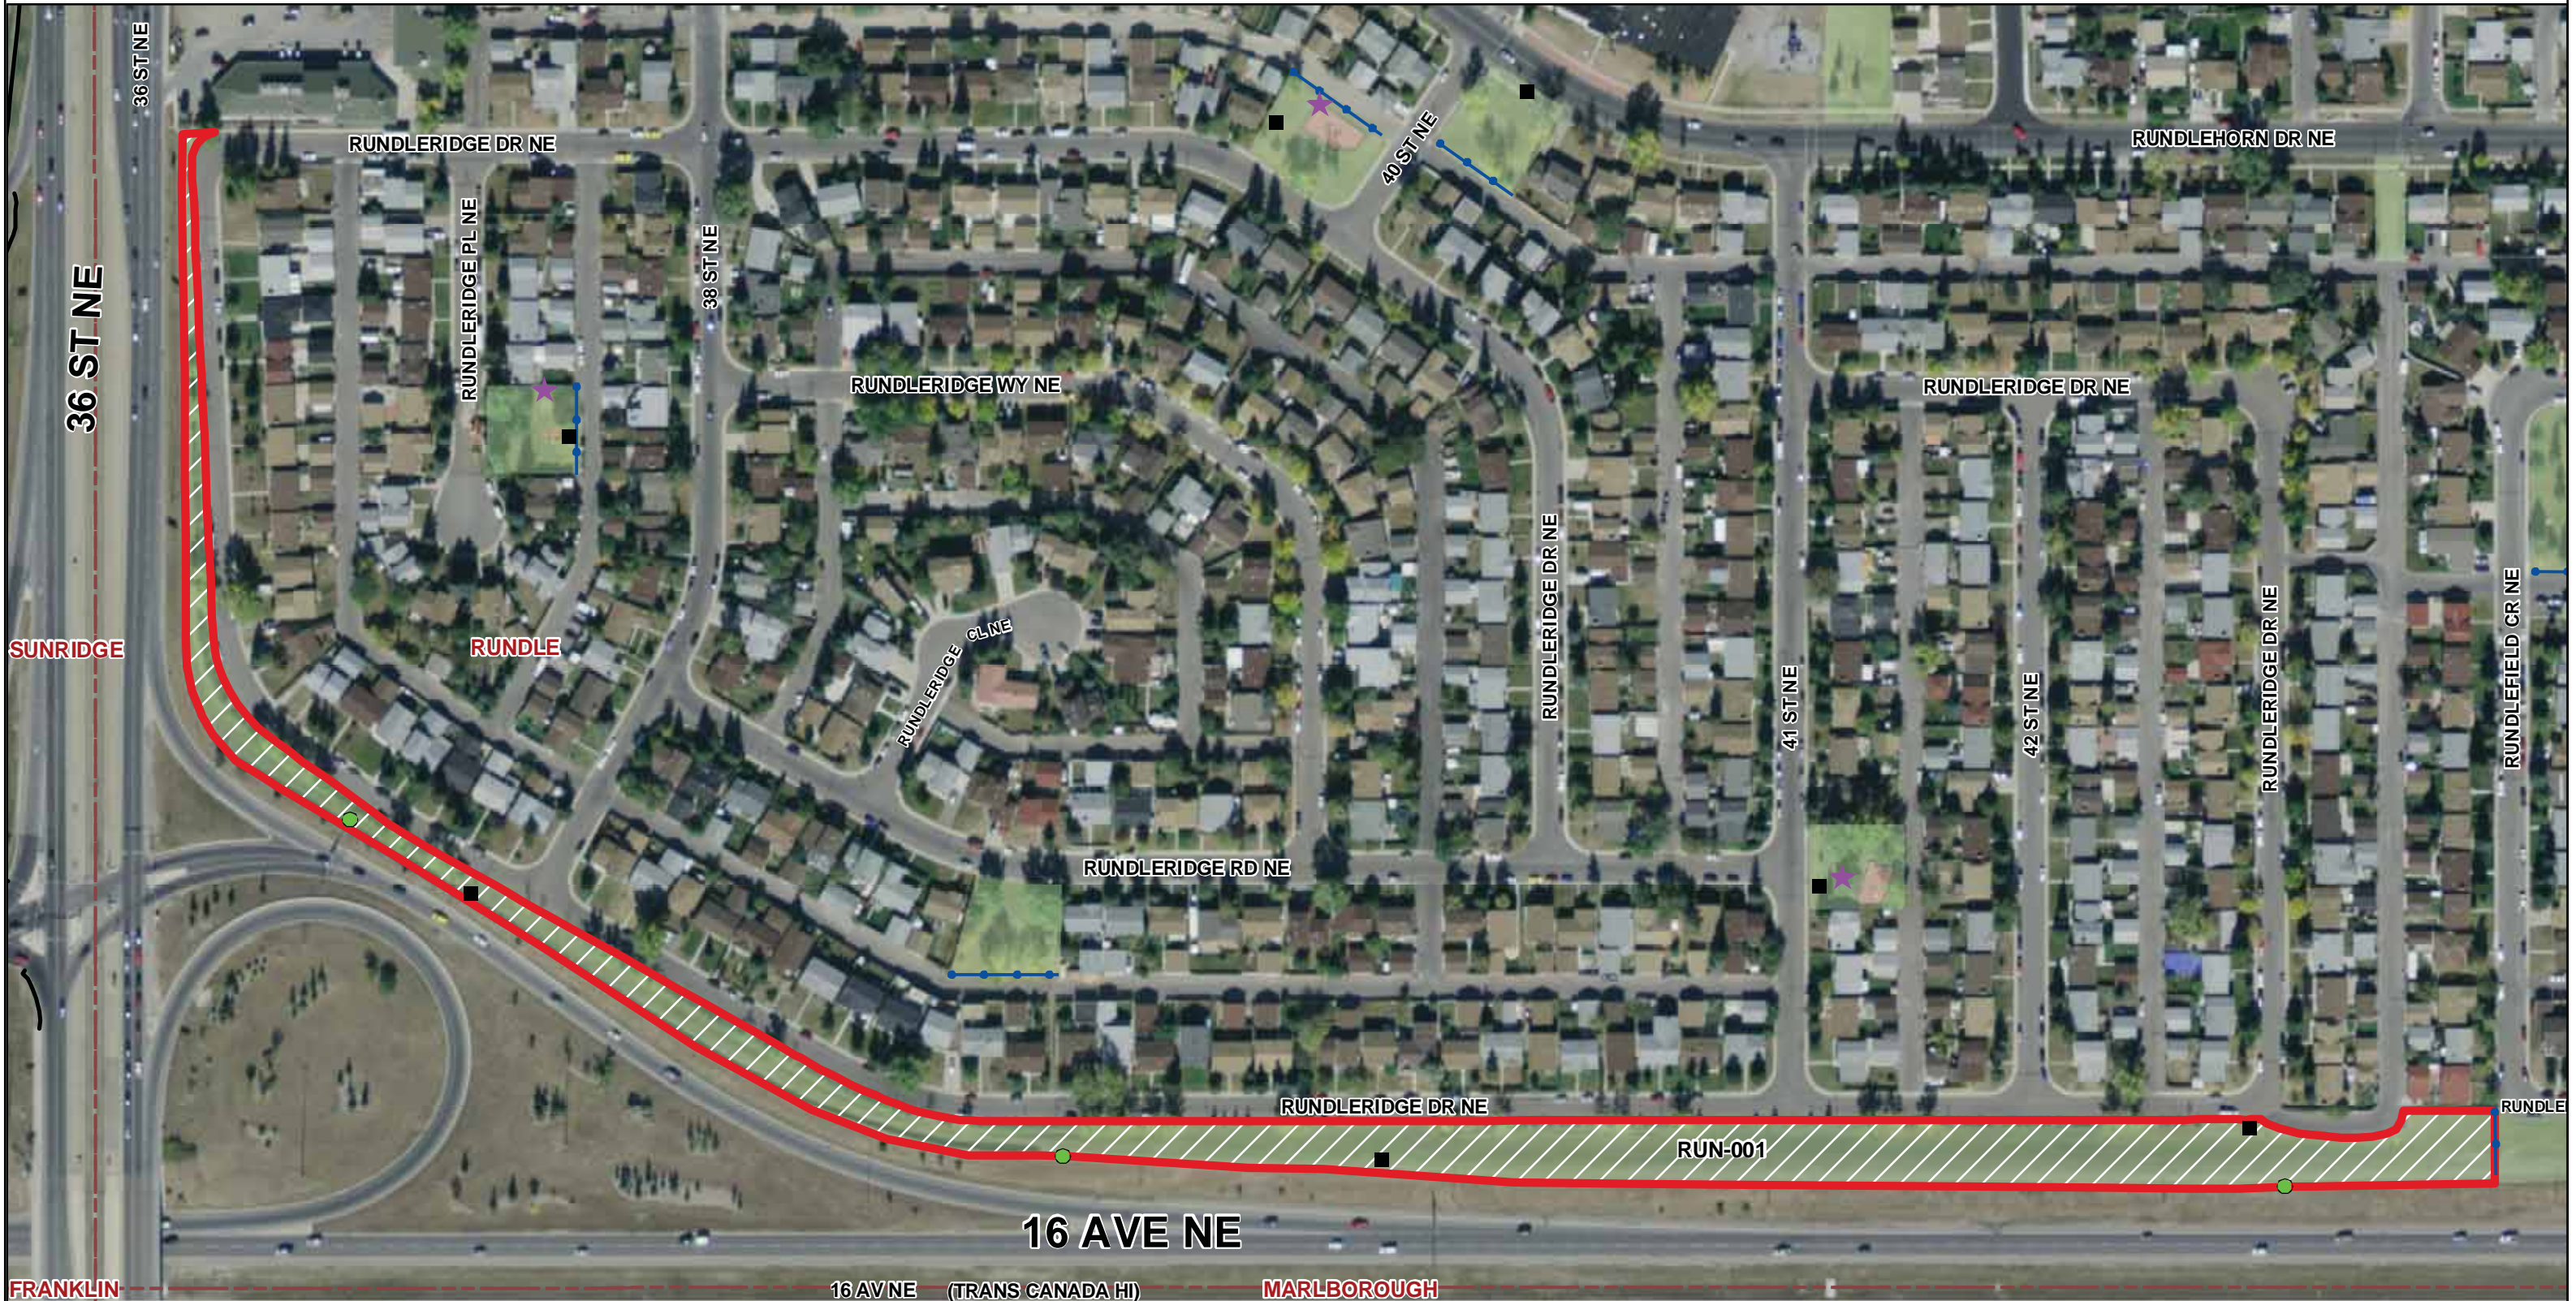

RUNDLE OFF LEASH AREA (RUN-001)

THE CITY OF
CALGARY
INFRASTRUCTURE &
INFORMATION SERVICES

THIS MAP WAS PRODUCED BY:
CITY OF CALGARY PARKS
COPYRIGHT 2010 The City of Calgary
ALL RIGHTS RESERVED. NO PART OF THIS MAP MAY BE REPRODUCED IN ANY FORM
OR BY ANY MEANS WITHOUT THE WRITTEN CONSENT OF THE CITY OF CALGARY
AND APPROPRIATE LICENCE AGREEMENT. THE CITY OF CALGARY PROVIDES THIS
INFORMATION IN GOOD FAITH, BUT PROVIDES NO WARRANTY NOR ACCEPTS ANY
LIABILITY ARISING FROM INCORRECT, INCOMPLETE OR MISLEADING INFORMATION
OR ITS IMPROPER USE. INFORMATION IS MAINTAINED ON A REGULAR BASIS.
November 1, 2010
2010-147-OLA.mxd

Legend

- Dog Off Leash Sign
- ★ No Dogs Sign
- Garbage Bins
- Chain Link Fence
- Post and Cable Fence
- P Parking Lot
- Pathway
- / / / / Off Leash Areas
- Golf Course
- Playground
- Playfields