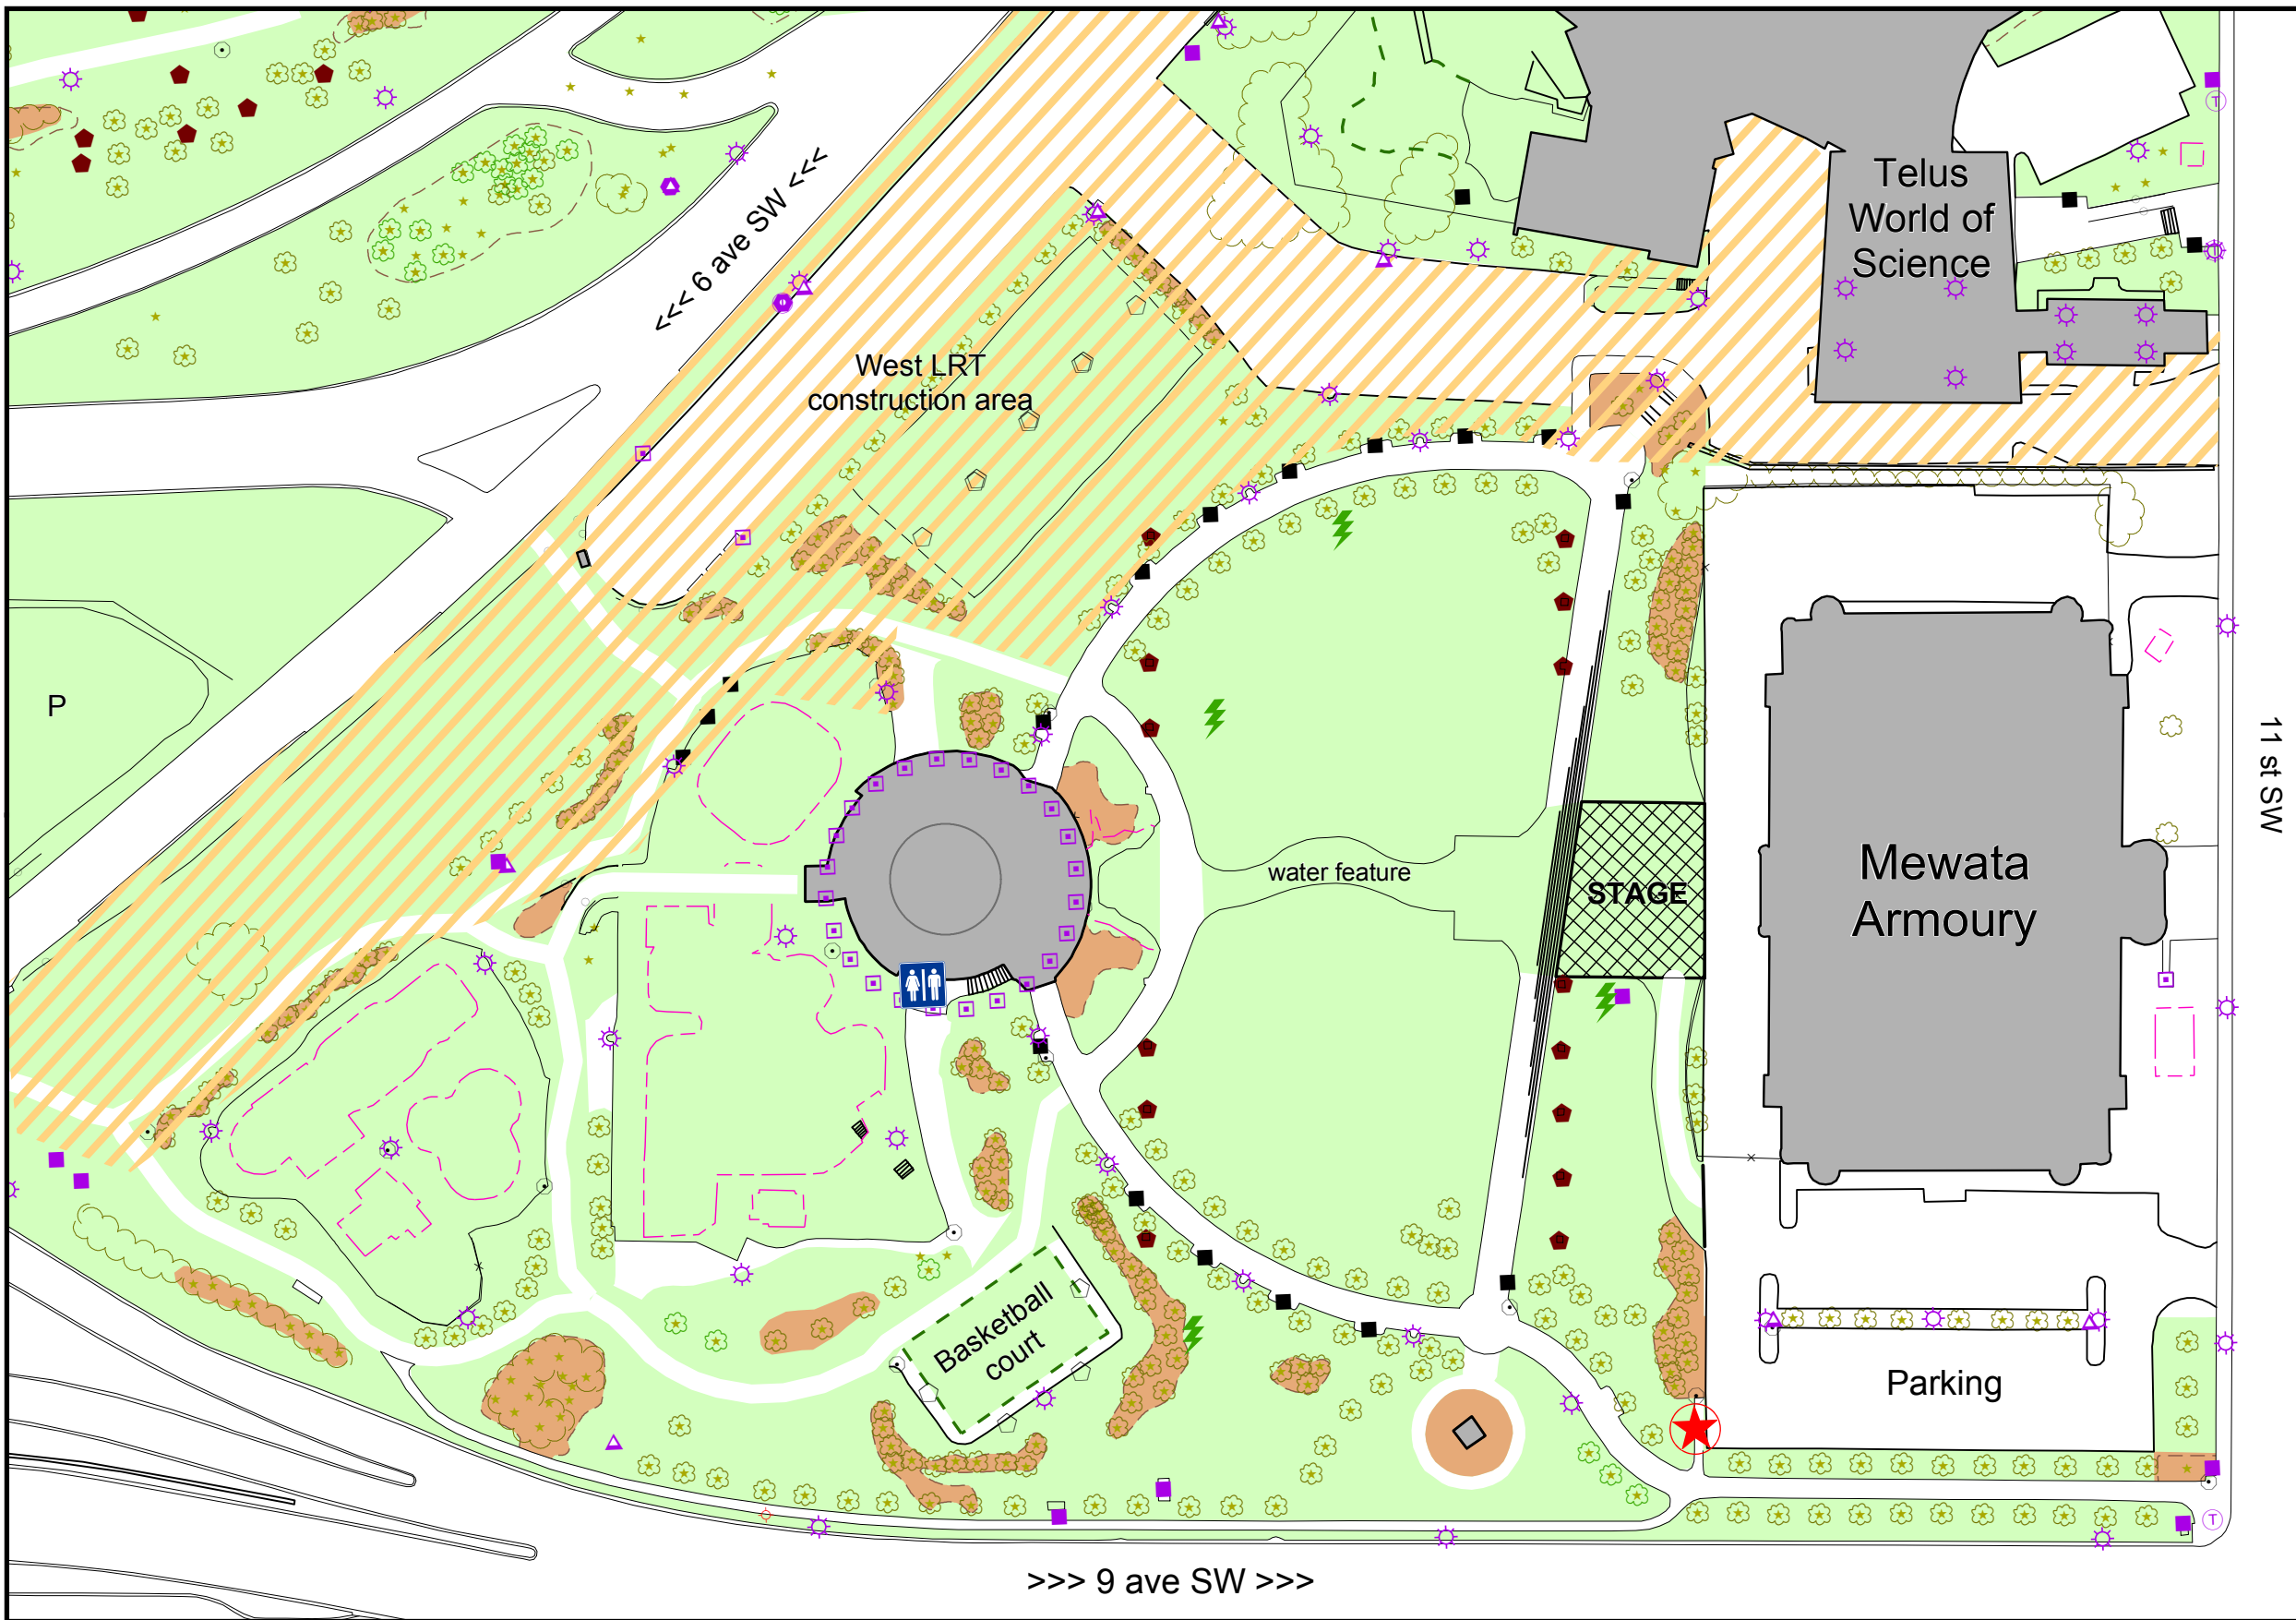

# SITE PLAN Shaw Millennium Park

- Entrance point
- Public washroom symbols
- Potable water connection
- 15 amp 120v outlets
- Hydrant
- Electrical Cabinet
- Pedestal
- Power Pole
- Streetlight Pole
- Traffic Light Pole
- Misc Pole
- Cell Tower
- Overhead Sign Base
- Seat/Bench
- Garbage can
- Sign
- Goal Post
- Monument
- Tree (parks data)
- Unknown Point Feature
- Playfield / Playground
- Barbed Wire Fence
- Chain Link Fence
- Post and Cable Fence
- Subdivision Fence
- Wood Fence
- Sound Barrier
- Unknown linear feature
- Vegetation bed (parks)
- Vegetation Bed (DAS)
- Building
- Stage/Trailer
- Construction area