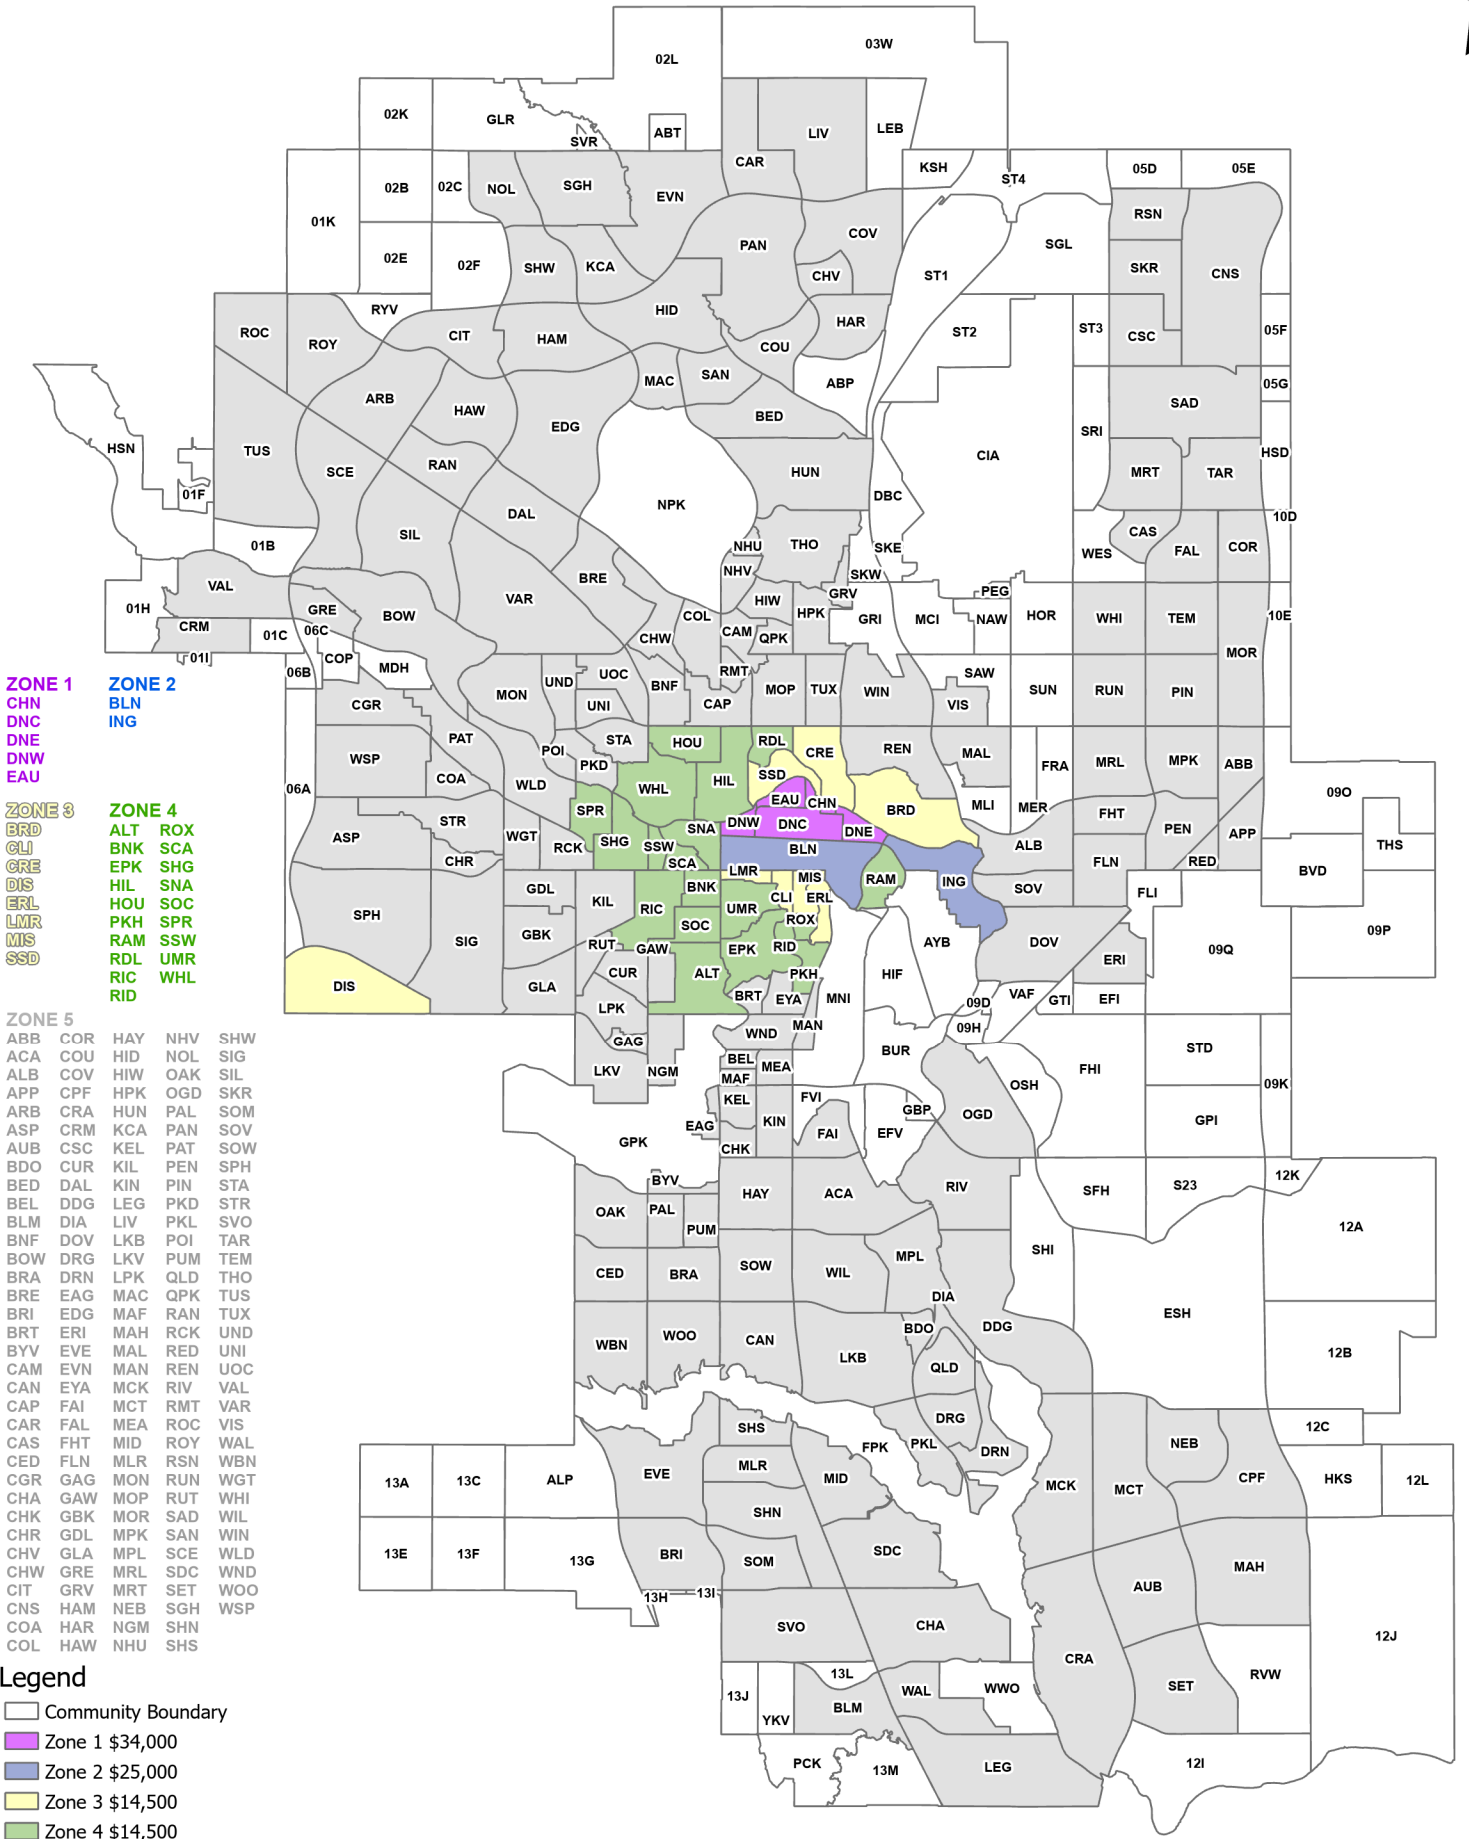

2021 Condo Titled Parking Map

- ZONE 1**
 CHN
 DNC
 DNE
 DNW
 EAU
- ZONE 2**
 BLN
 ING
- ZONE 3**
 BRD
 CLJ
 CRE
 DIS
 ERL
 LMR
 MIS
 SSD
- ZONE 4**
 ALT ROX
 BNK SCA
 EPK SHG
 HIL SNA
 HOU SOC
 PKH SPR
 RAM SSW
 RDL UMR
 RIC WHL
 RID
- ZONE 5**
 ABB COR HAY NHV SHW
 ACA COU HID NOL SIG
 ALB COV HIW OAK SIL
 APP CPF HPK OGD SKR
 ARB CRA HUN PAL SOM
 ASP CRM KCA PAN SOV
 AUB CSC KEL PAT SOW
 BDO CUR KIL PEN SPH
 BED DAL KIN PIN STA
 BEL DDG LEG PKD STR
 BLM DIA LIV PKL SVO
 BNF DOV LKB POI TAR
 BOW DRG LKV PUM TEM
 BRA DRN LPK QLD THO
 BRE EAG MAC QPK TUS
 BRI EDG MAF RAN TUX
 BRT ERI MAH RCK UND
 BYV EVE MAL RED UNI
 CAM EVN MAN REN UOC
 CAN EYA MCK RIV VAL
 CAP FAI MCT RMT VAR
 CAR FAL MEA ROC VIS
 CAS FHT MID ROY WAL
 CED FLN MLR RSN WBN
 CGR GAG MON RUN WGT
 CHA GAW MOP RUT WHI
 CHK GBK MOR SAD WIL
 CHR GDL MPK SAN WIN
 CHV GLA MPL SCE WLD
 CHW GRE MRL SDC WND
 CIT GRV MRT SET WOO
 CNS HAM NEB SGH WSP
 COA HAR NGM SHN
 COL HAW NHU SHS

Legend

-  Community Boundary
-  Zone 1 \$34,000
-  Zone 2 \$25,000
-  Zone 3 \$14,500
-  Zone 4 \$14,500
-  Zone 5 \$10,000

Date Printed: January 20, 2021