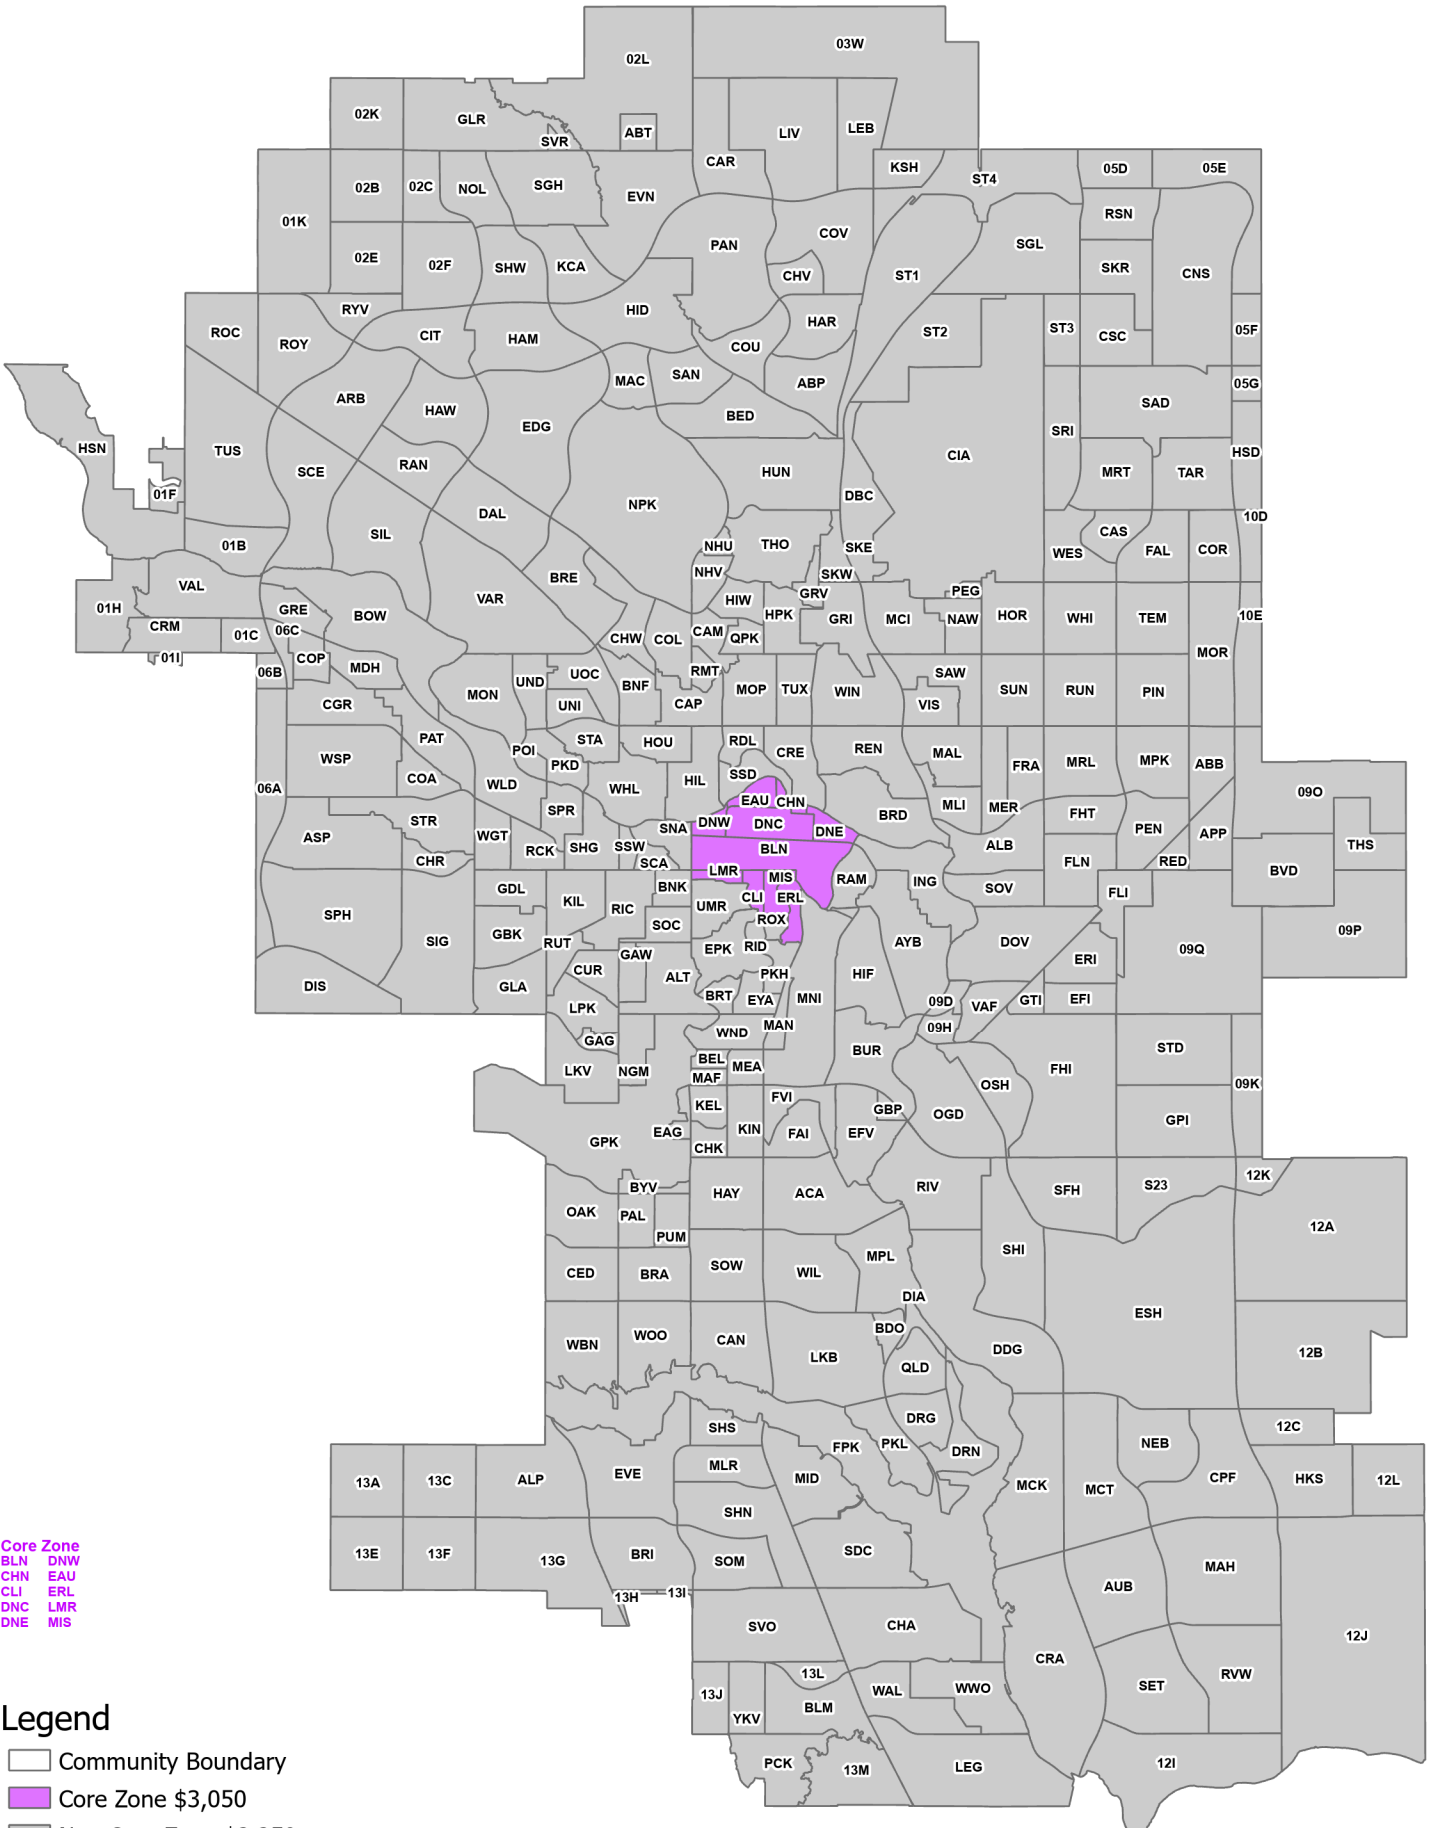

2021 Condo Titled Storage Map

Core Zone
 BLN DNW
 CHN EAU
 CLI ERL
 DNC LMR
 DNE MIS

Legend

-  Community Boundary
-  Core Zone \$3,050
-  Non Core Zone \$2,250

Date Printed: January 19, 2021