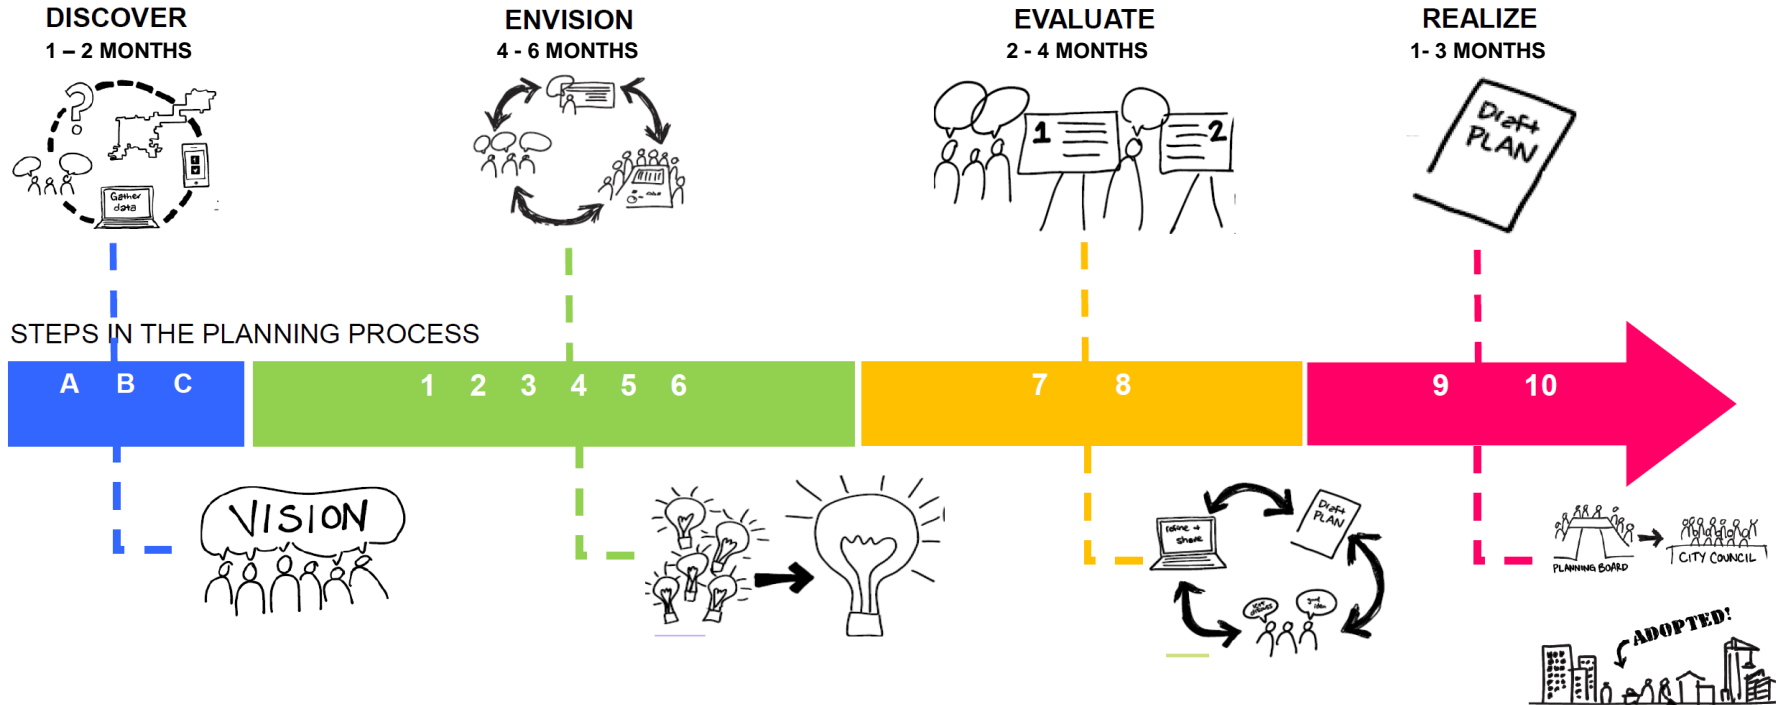

Local Area Planning Engagement Framework

- Introduce project and gather an understanding of local context to inform project plan and vision

- Discuss how the area could evolve and the future vision for growth
- Understand strengths, weaknesses, future opportunities and threats to inform a land use concept and draft policy

- Evaluate, explore and refine key ideas - land use concept and supporting policies for amenities and infrastructure

- Create and share the final proposed plan
- Present final plan for adoption