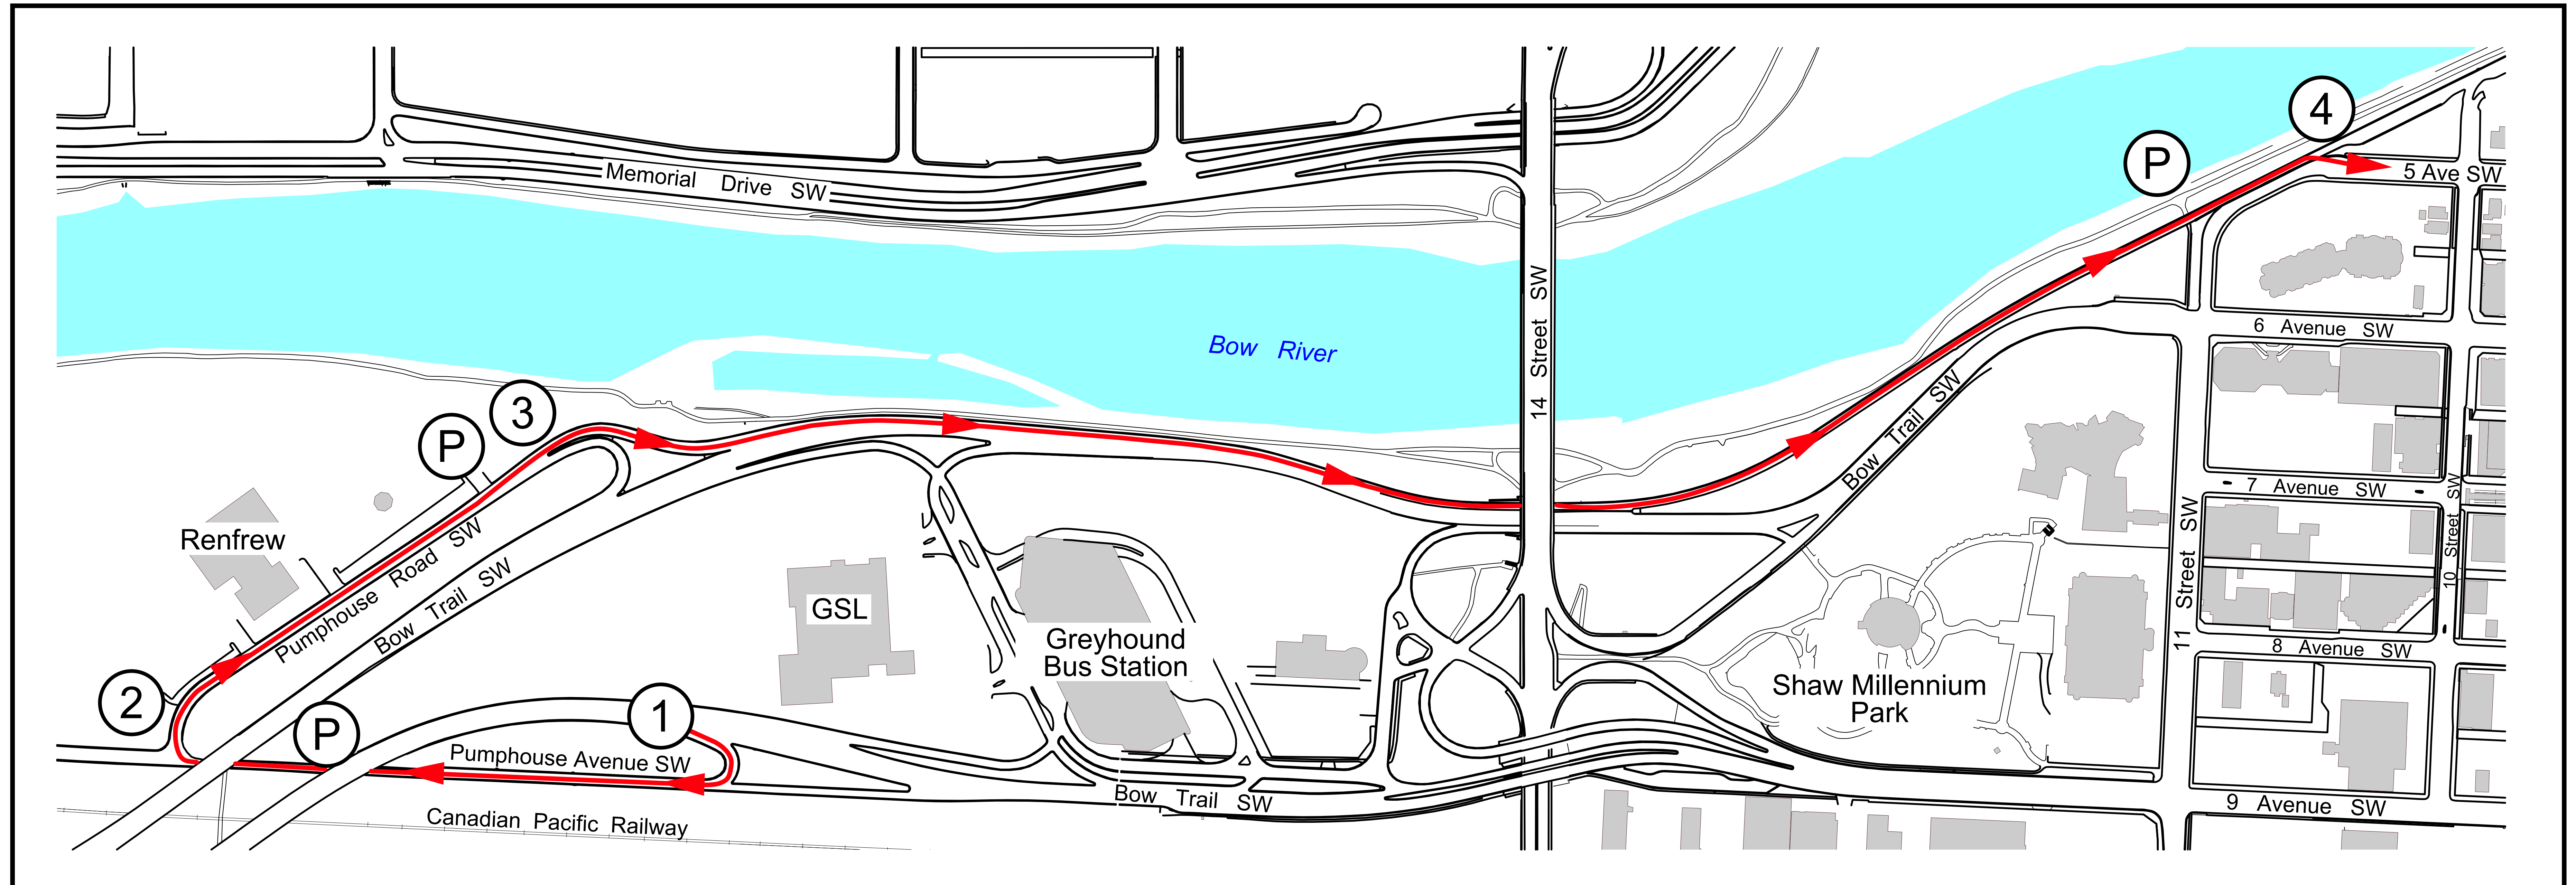

- ① Exit Eastbound Bow Trail at Pumphouse Avenue S.W.
- ② Turn right onto Pumphouse Road.
- ③ Enter the Connector.
- ④ Exit the Connector at 5 Avenue S.W. Eastbound.

- Ⓟ Pathway users and pedestrians.
Look both ways when crossing road.

Keeping Calgary on the move

5 Avenue S.W. Morning Connector

*OPEN 06:00 - 09:00 Monday to Friday
with the exception of statutory holidays*