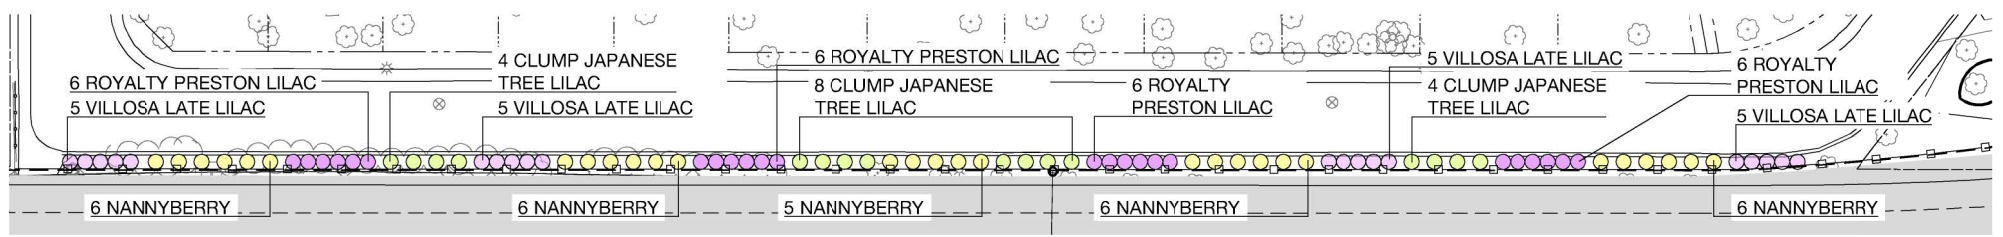

# Layzell Road Landscaping Plan

**1 SOUTH END OF LAYZELL ROAD SW**  
L0 1:400

**2 MID-SECTION OF LAYZELL ROAD SW**  
L0 1:400

**3 NORTH END OF LAYZELL ROAD SW**  
L0 1:400

**4 LAYZELL RD SW PLAN VIEW**  
L0 1:1000

## Layzell Road Landscaping Plan

**VILLOSA LATE LILAC**  
- MAUVE FLOWERS IN EARLY SUMMER  
- YELLOW FALL COLOUR

**ROYALTY LILAC**  
- VIOLET PURPLE FLOWERS IN LATE SPRING  
- YELLOW FALL COLOUR

**NANNYBERRY**  
- WHITE SPRING FLOWERS  
- EDIBLE BLUE FRUIT  
- ORANGE-RED FALL COLOUR

**CLUMP JAPANESE TREE LILAC**  
- WHITE FLOWERS IN LATE SPRING  
- YELLOW FALL COLOUR