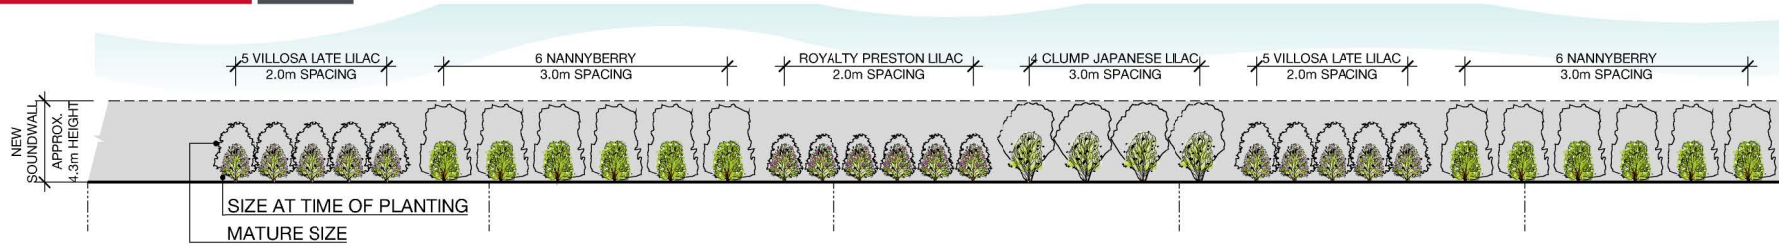

# Layzell Road Landscaping Plan

**1 SOUTH END OF LAYZELL ROAD SW**  
L0 1:400

**2 MID-SECTION OF LAYZELL ROAD SW**  
L0 1:400

**3 NORTH END OF LAYZELL ROAD SW**  
L0 1:400

**4 LAYZELL RD SW PLAN VIEW**  
L0 1:1000

## Layzell Road Landscaping Plan

**VILLOSA LATE LILAC**  
- MAUVE FLOWERS IN EARLY SUMMER  
- YELLOW FALL COLOUR

**ROYALTY LILAC**  
- VIOLET PURPLE FLOWERS IN LATE SPRING  
- YELLOW FALL COLOUR

**NANNYBERRY**  
- WHITE SPRING FLOWERS  
- EDIBLE BLUE FRUIT  
- ORANGE-RED FALL COLOUR