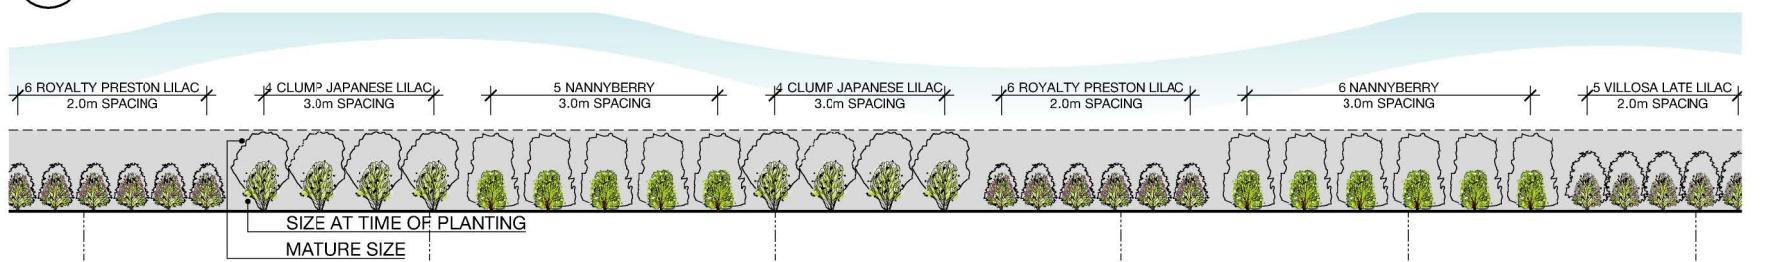

# Layzell Road Landscaping Plan

**1 SOUTH END OF LAYZELL ROAD SW**  
L0 1:400

**2 MID-SECTION OF LAYZELL ROAD SW**  
L0 1:400

**3 NORTH END OF LAYZELL ROAD SW**  
L0 1:400

**4 LAYZELL RD SW PLAN VIEW**  
L0 1:1000

## Layzell Road Landscaping Plan

**VILLOSA LATE LILAC**  
- MAUVE FLOWERS IN EARLY SUMMER  
- YELLOW FALL COLOUR

**ROYALTY LILAC**  
- VIOLET PURPLE FLOWERS IN LATE SPRING  
- YELLOW FALL COLOUR

**NANNYBERRY**  
- WHITE SPRING FLOWERS  
- EDIBLE BLUE FRUIT  
- ORANGE-RED FALL COLOUR

**CLUMP JAPANESE TREE LILAC**  
- WHITE FLOWERS IN LATE SPRING  
- YELLOW FALL COLOUR