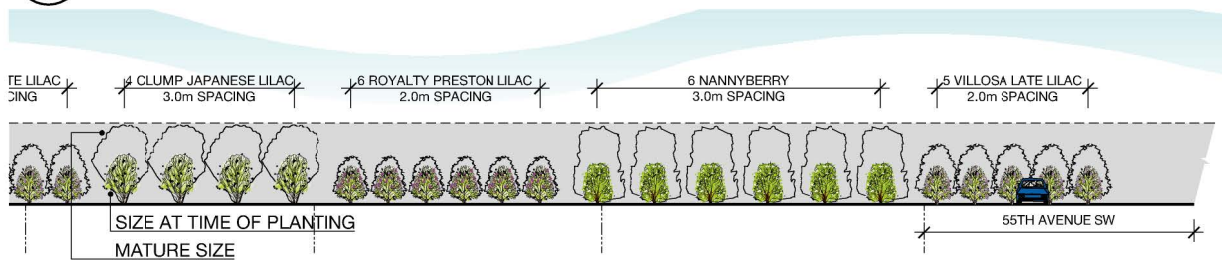

# Layzell Road Landscaping Plan

**1 SOUTH END OF LAYZELL ROAD SW**  
L0 1:400

**2 MID-SECTION OF LAYZELL ROAD SW**  
L0 1:400

**3 NORTH END OF LAYZELL ROAD SW**  
L0 1:400

**4 LAYZELL RD SW PLAN VIEW**  
L0 1:1000

## Layzell Road Landscaping Plan

**VILLOSA LATE LILAC**  
- MAUVE FLOWERS IN EARLY SUMMER  
- YELLOW FALL COLOUR

**ROYALTY LILAC**  
- VIOLET PURPLE FLOWERS IN LATE SPRING  
- YELLOW FALL COLOUR

**NANNYBERRY**  
- WHITE SPRING FLOWERS  
- EDIBLE BLUE FRUIT  
- ORANGE-RED FALL COLOUR