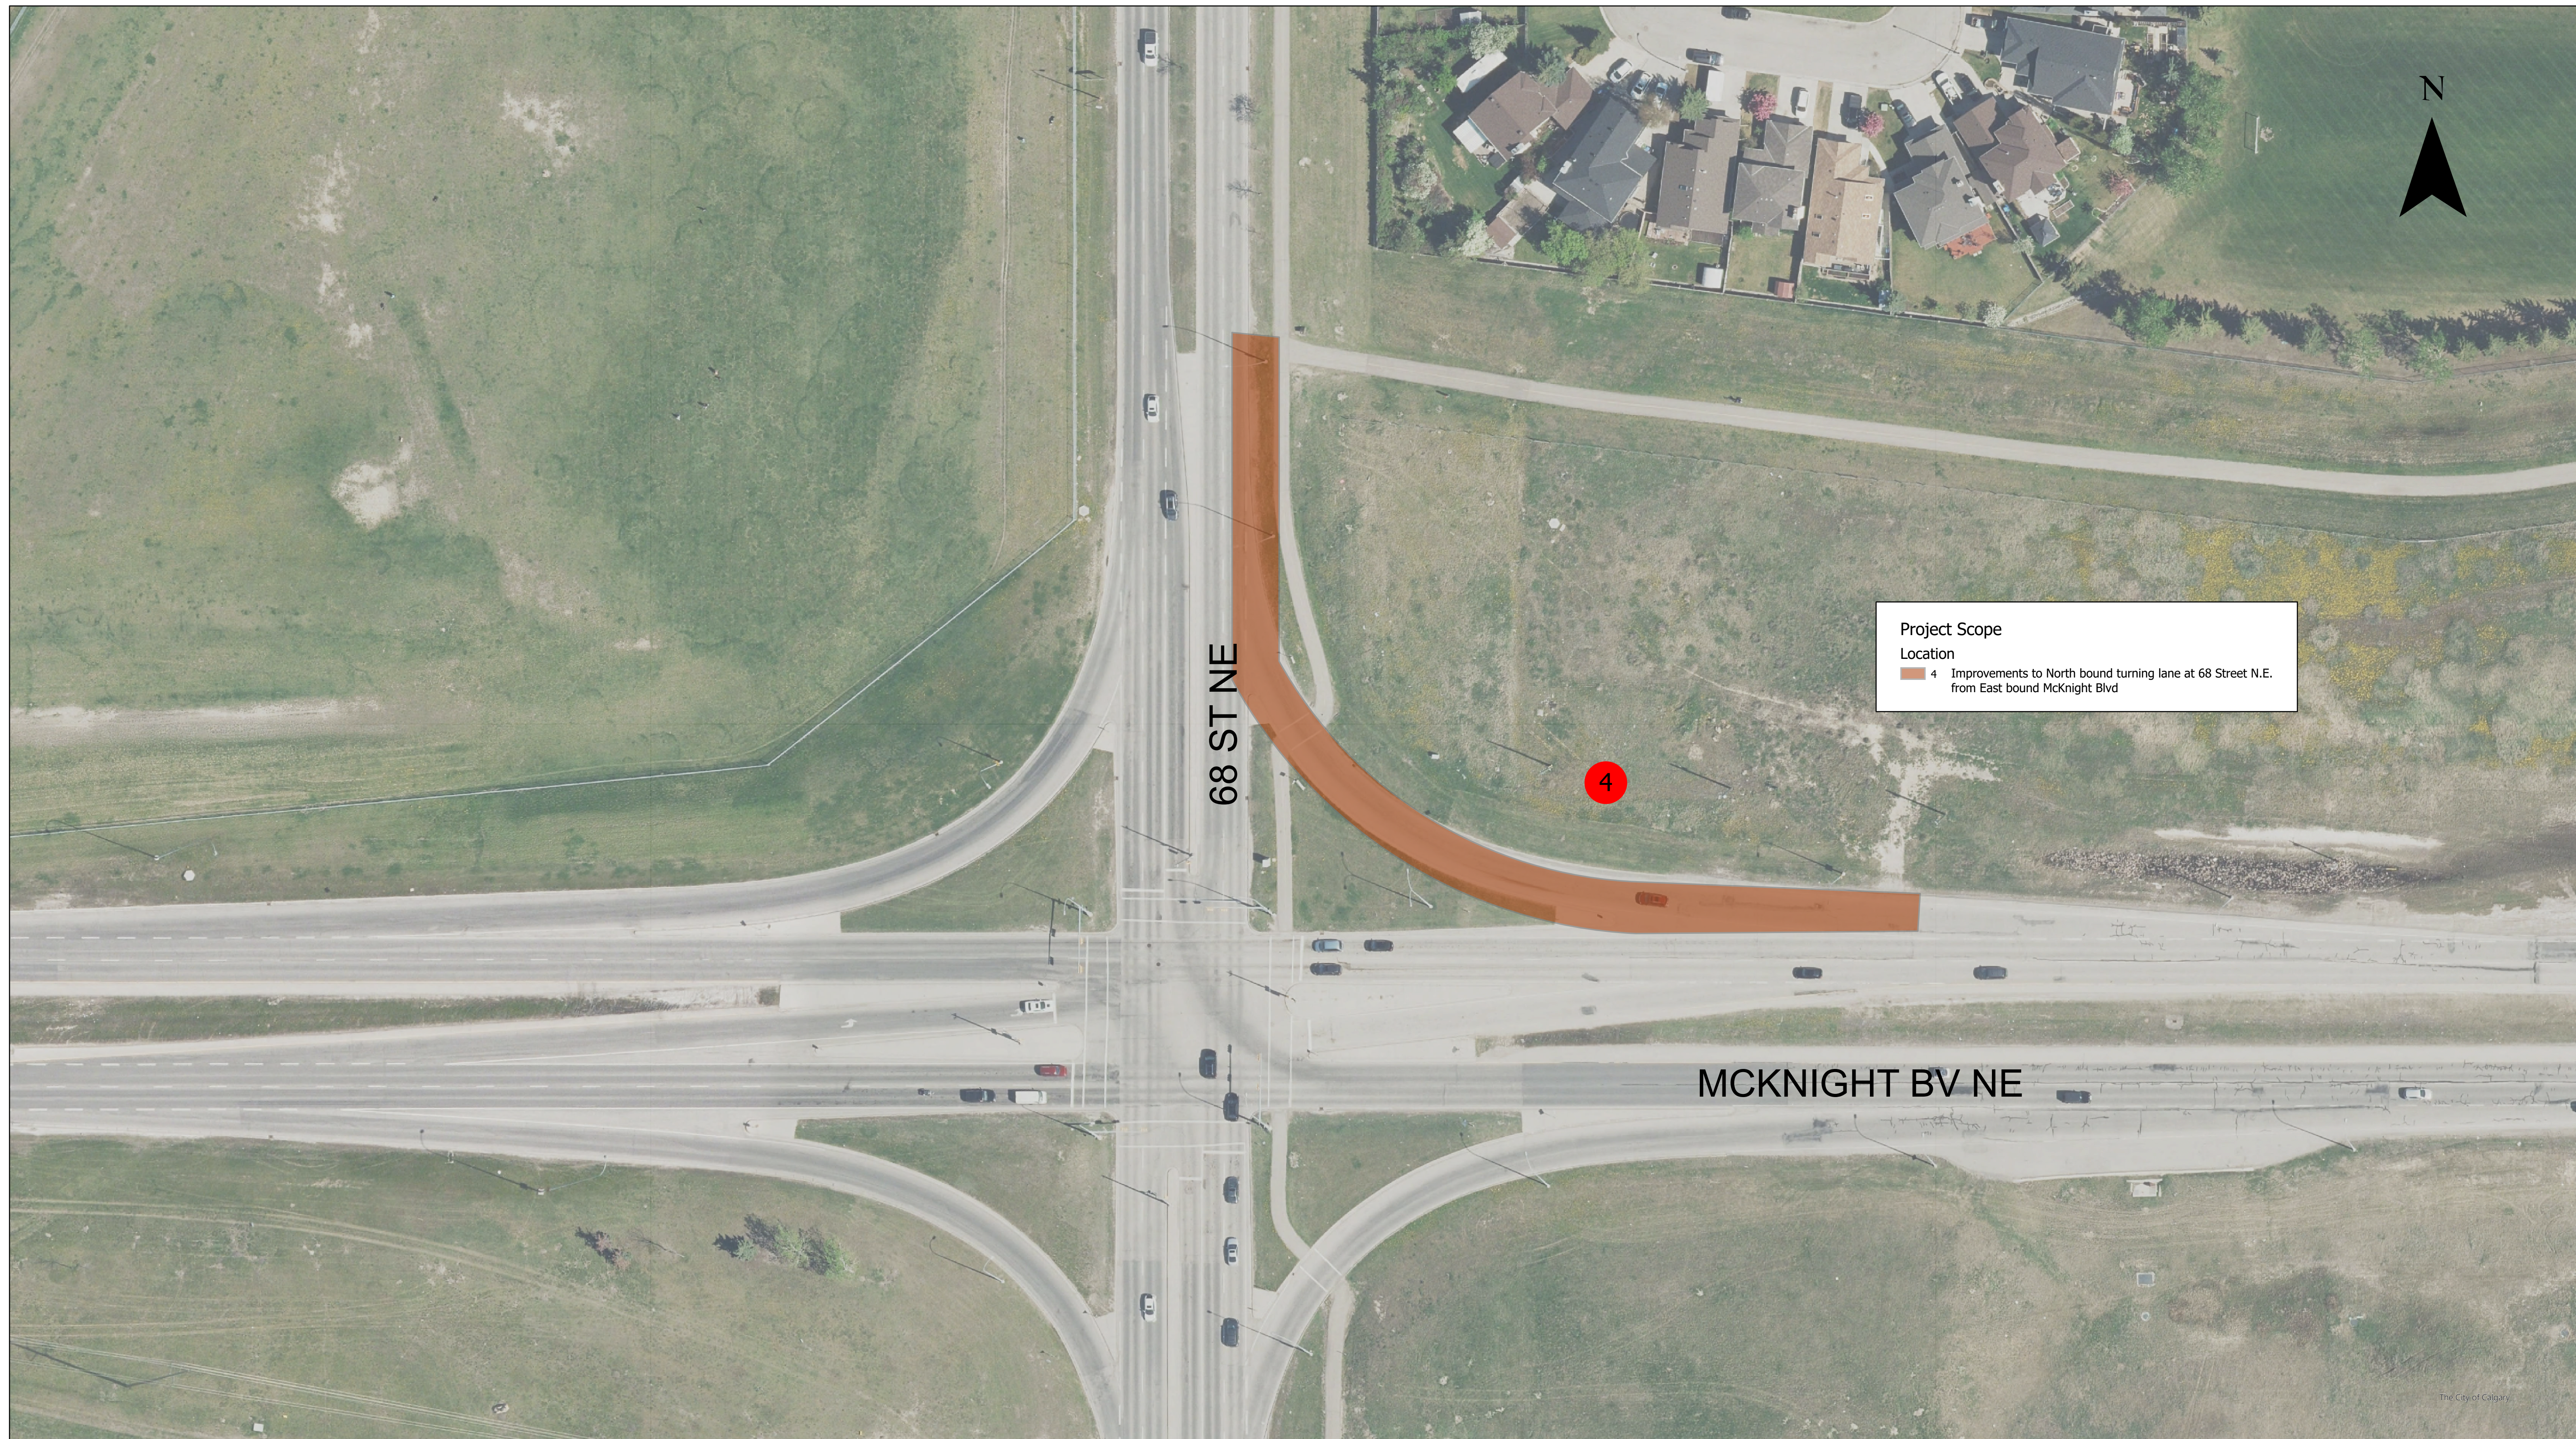

# McKnight Boulevard N.E. & 68 Street N.E. Operational & Safety Improvements

**Project Scope**  
Location  
4 Improvements to North bound turning lane at 68 Street N.E. from East bound McKnight Blvd

68 ST NE