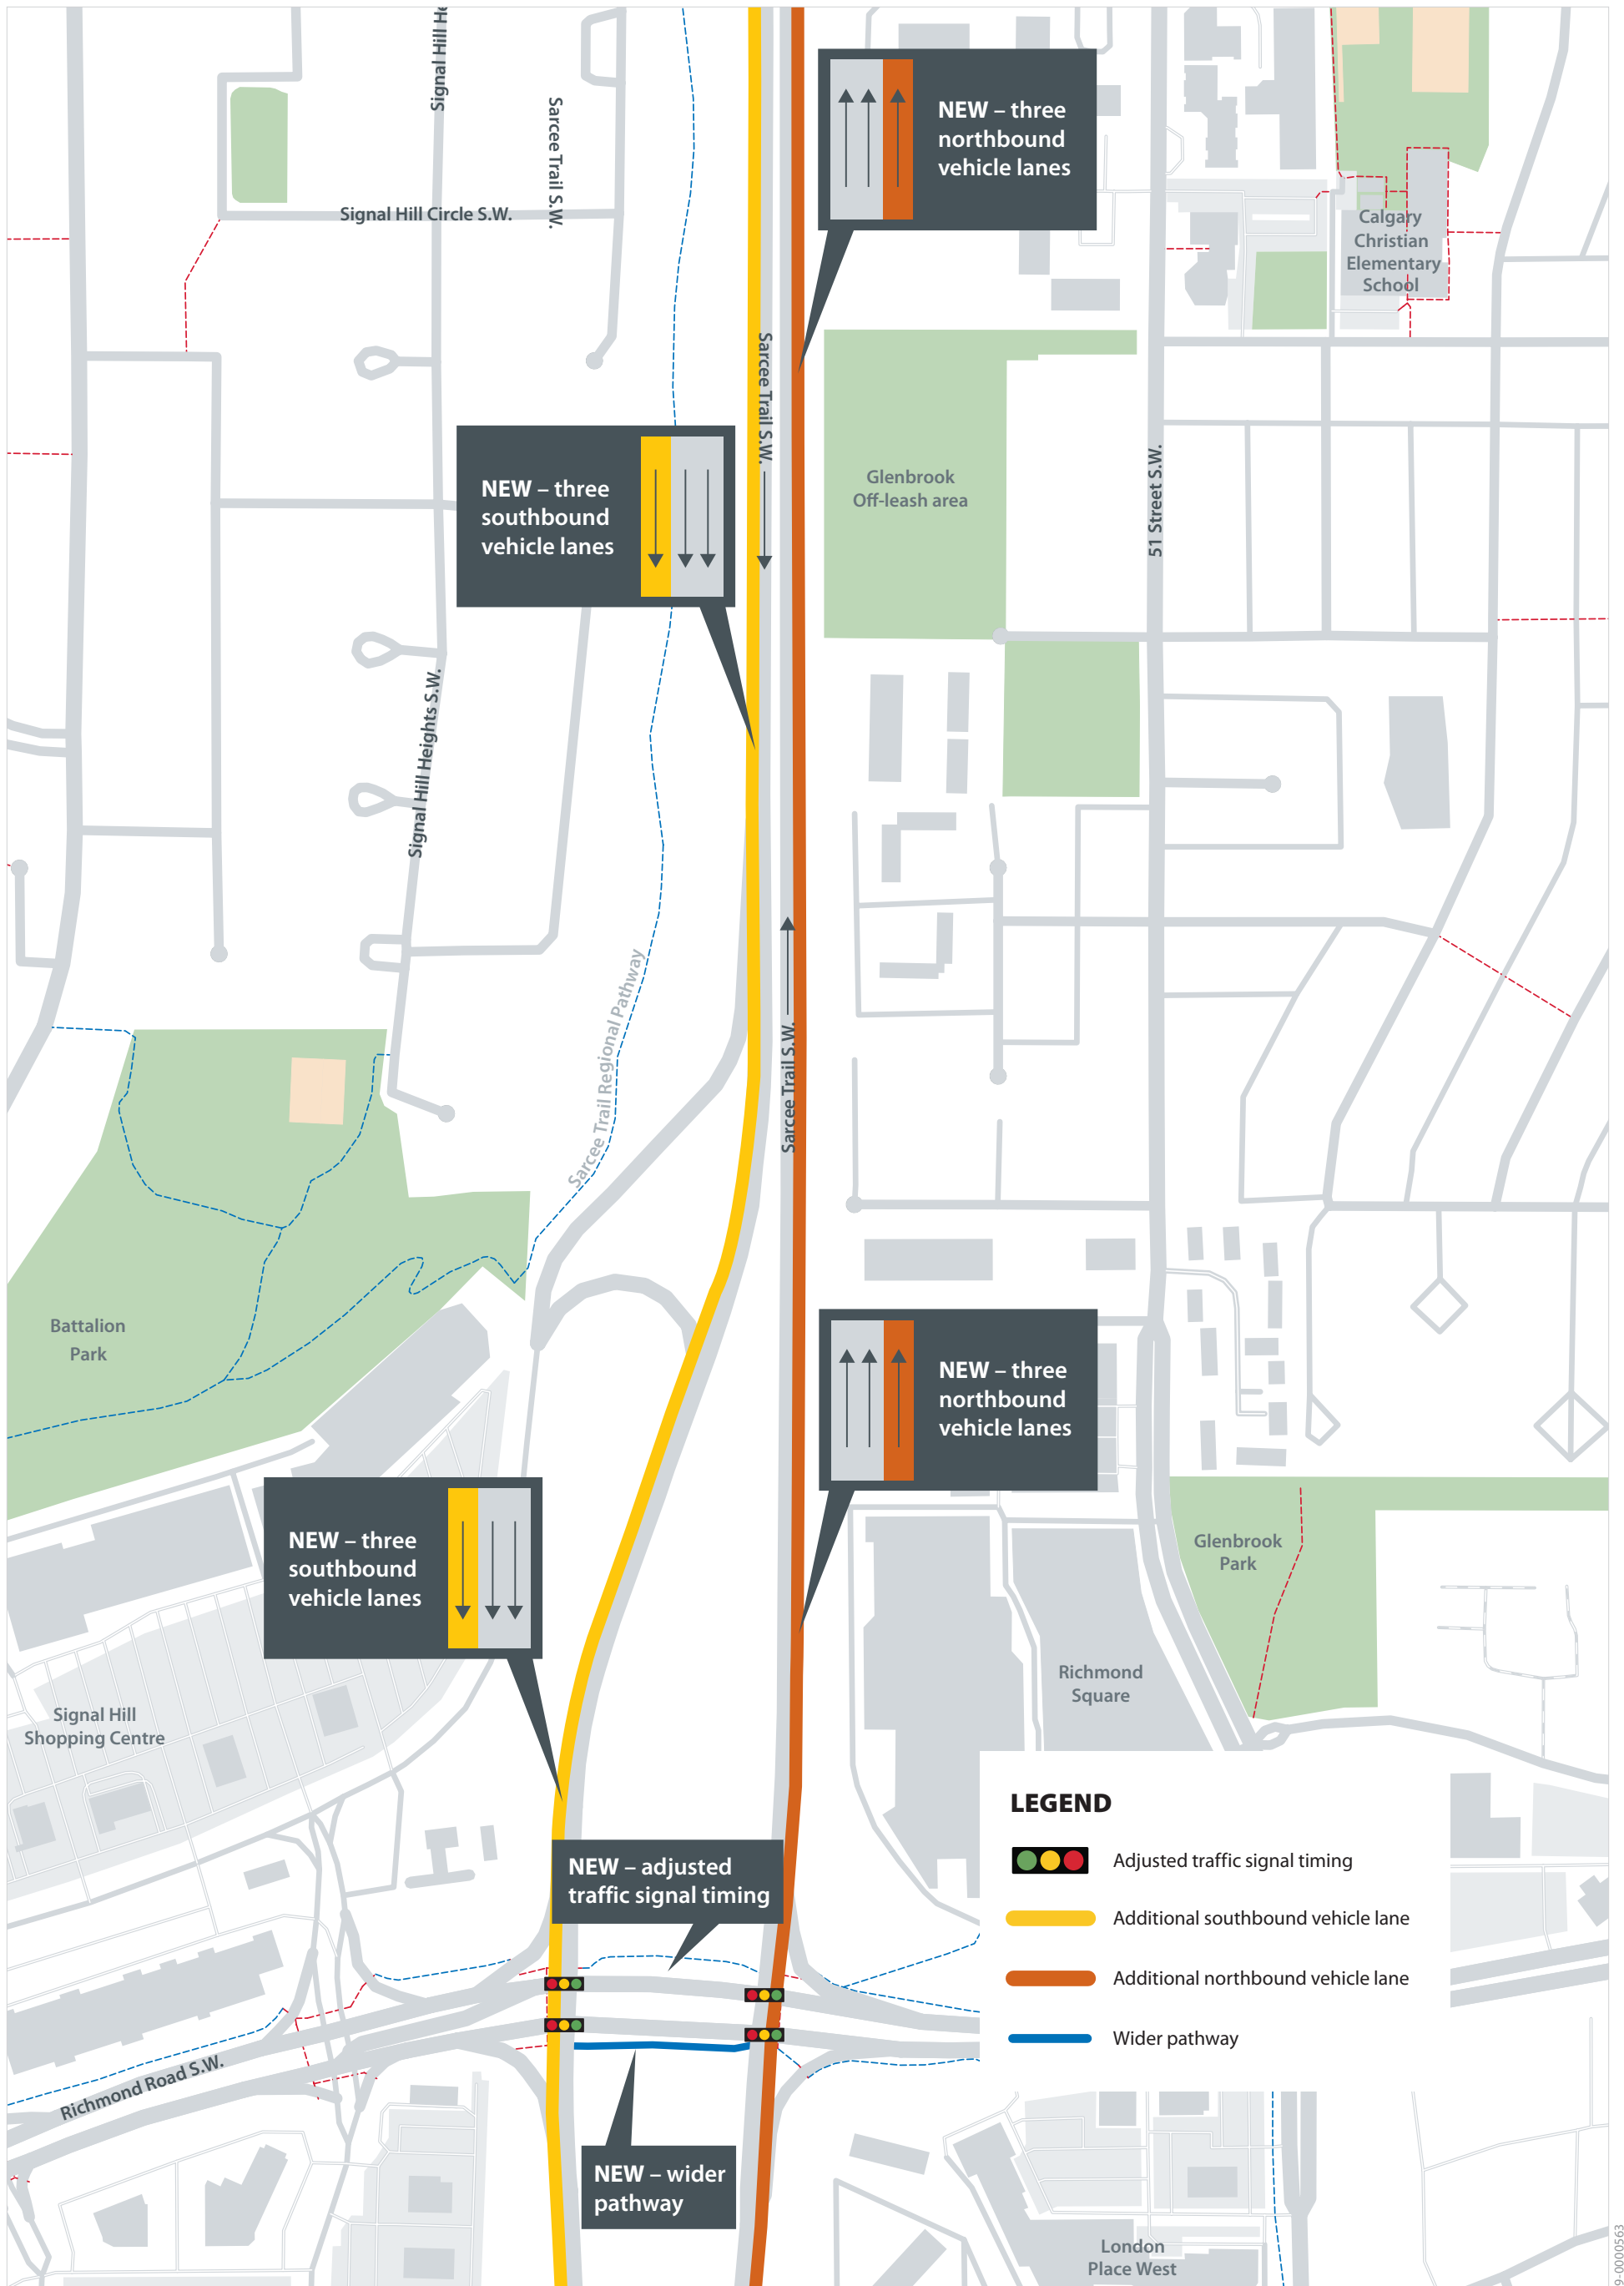

Sarcee Trail and Richmond Road intersection improvements

LEGEND

- Adjusted traffic signal timing
- Additional southbound vehicle lane
- Additional northbound vehicle lane
- Wider pathway