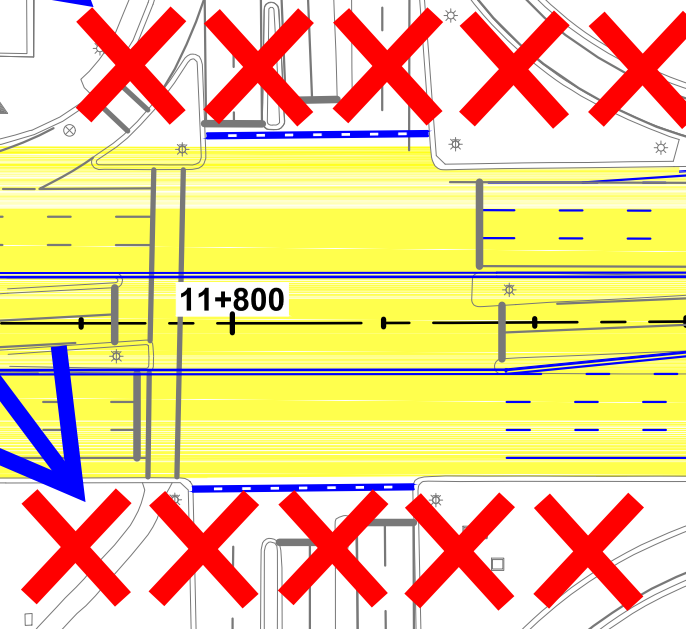

BARLOW TRAIL DETOUR

100 AVE NE

EXISTING BARLOW TRAIL CLOSED

EX. BARLOW TR.

BARLOW TRAIL
DETOUR

100 AVE

DEERFOOT TRAIL

AIRPORT TRAIL

36 STREET NE

EXISTING RAMP TO AIRPORT
REMAINS OPEN

YYC

EX. BARLOW TR.

BARLOW TRAIL
DETOUR

YYC CALGARY
INTERNATIONAL AIRPORT